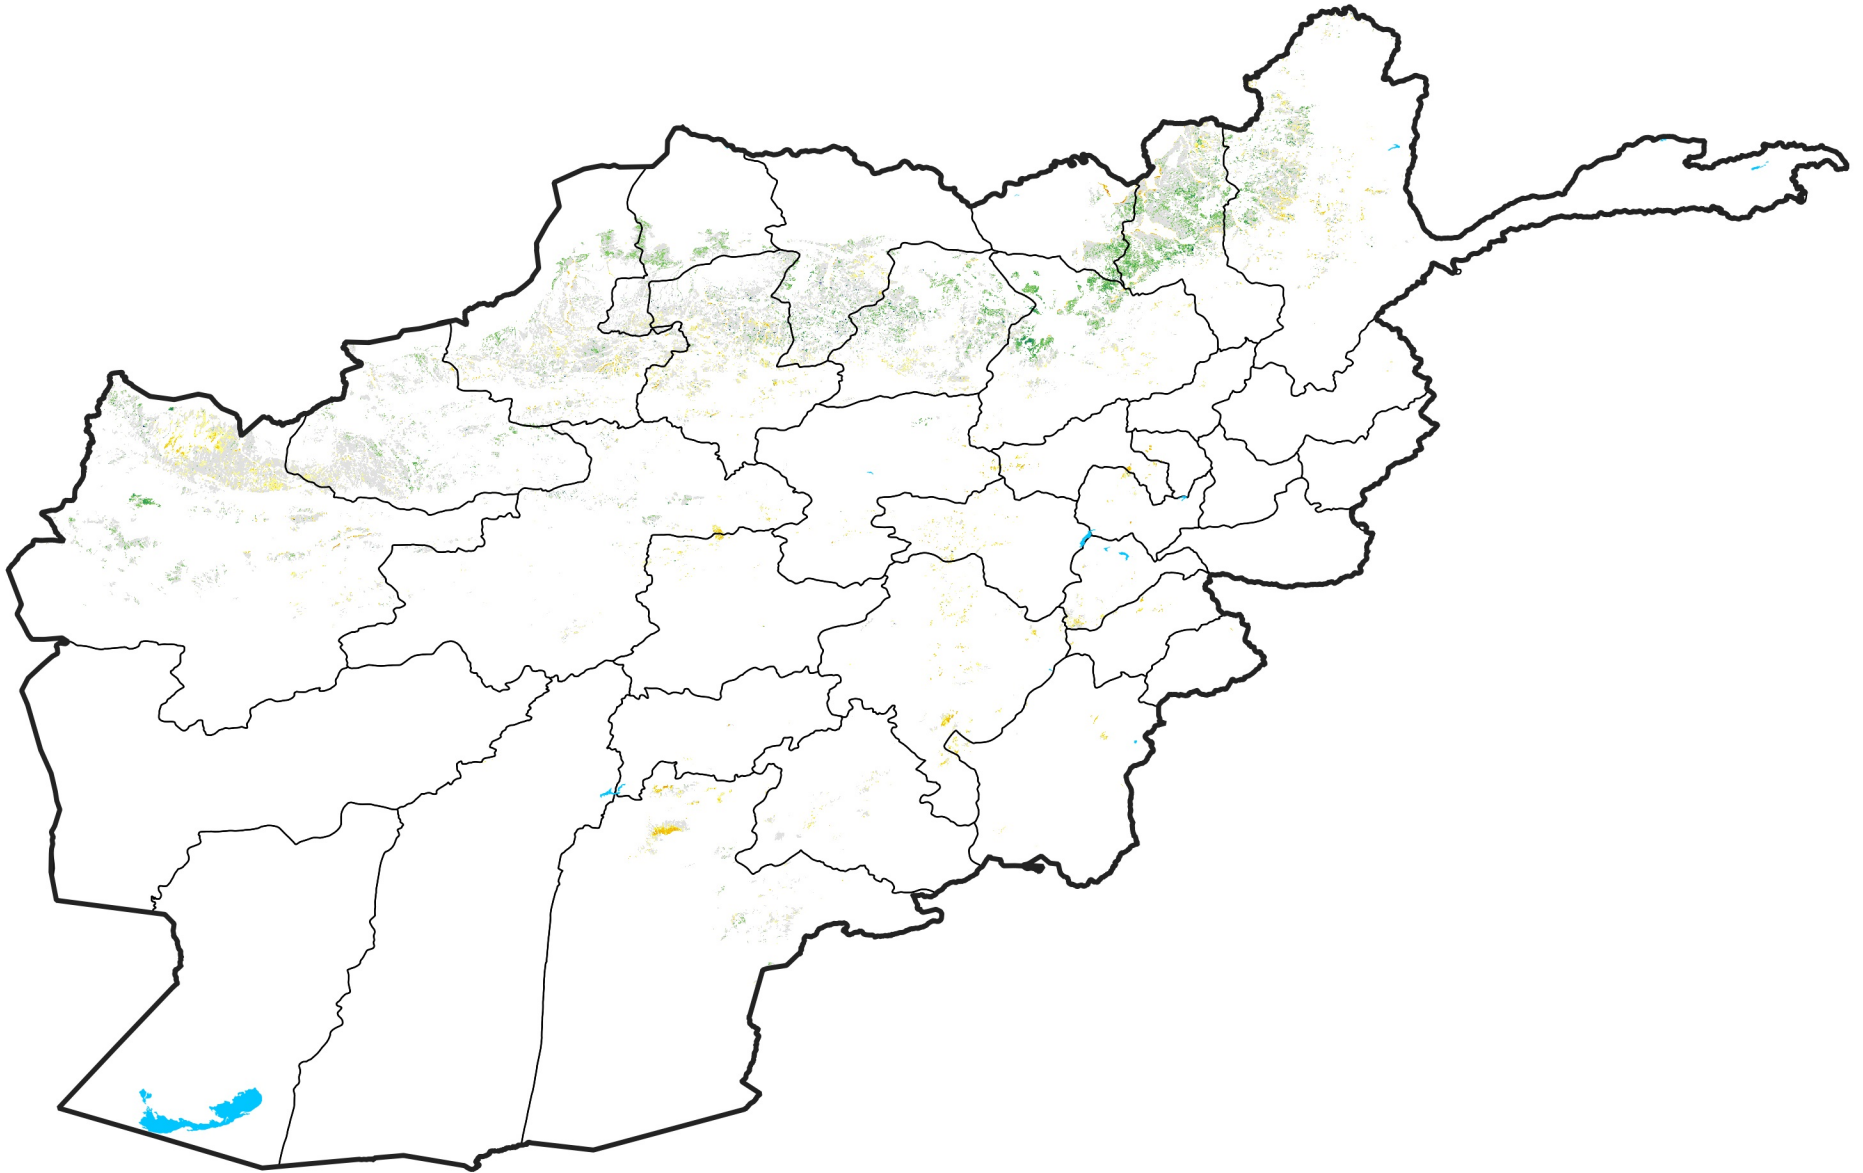

Afghanistan Rainfed Agricultural Areas

Percent of Mean NDVI

2004 / mean (2003 - 2022)

Period 26 / September 11 - 20, 2004

Percent of Normal