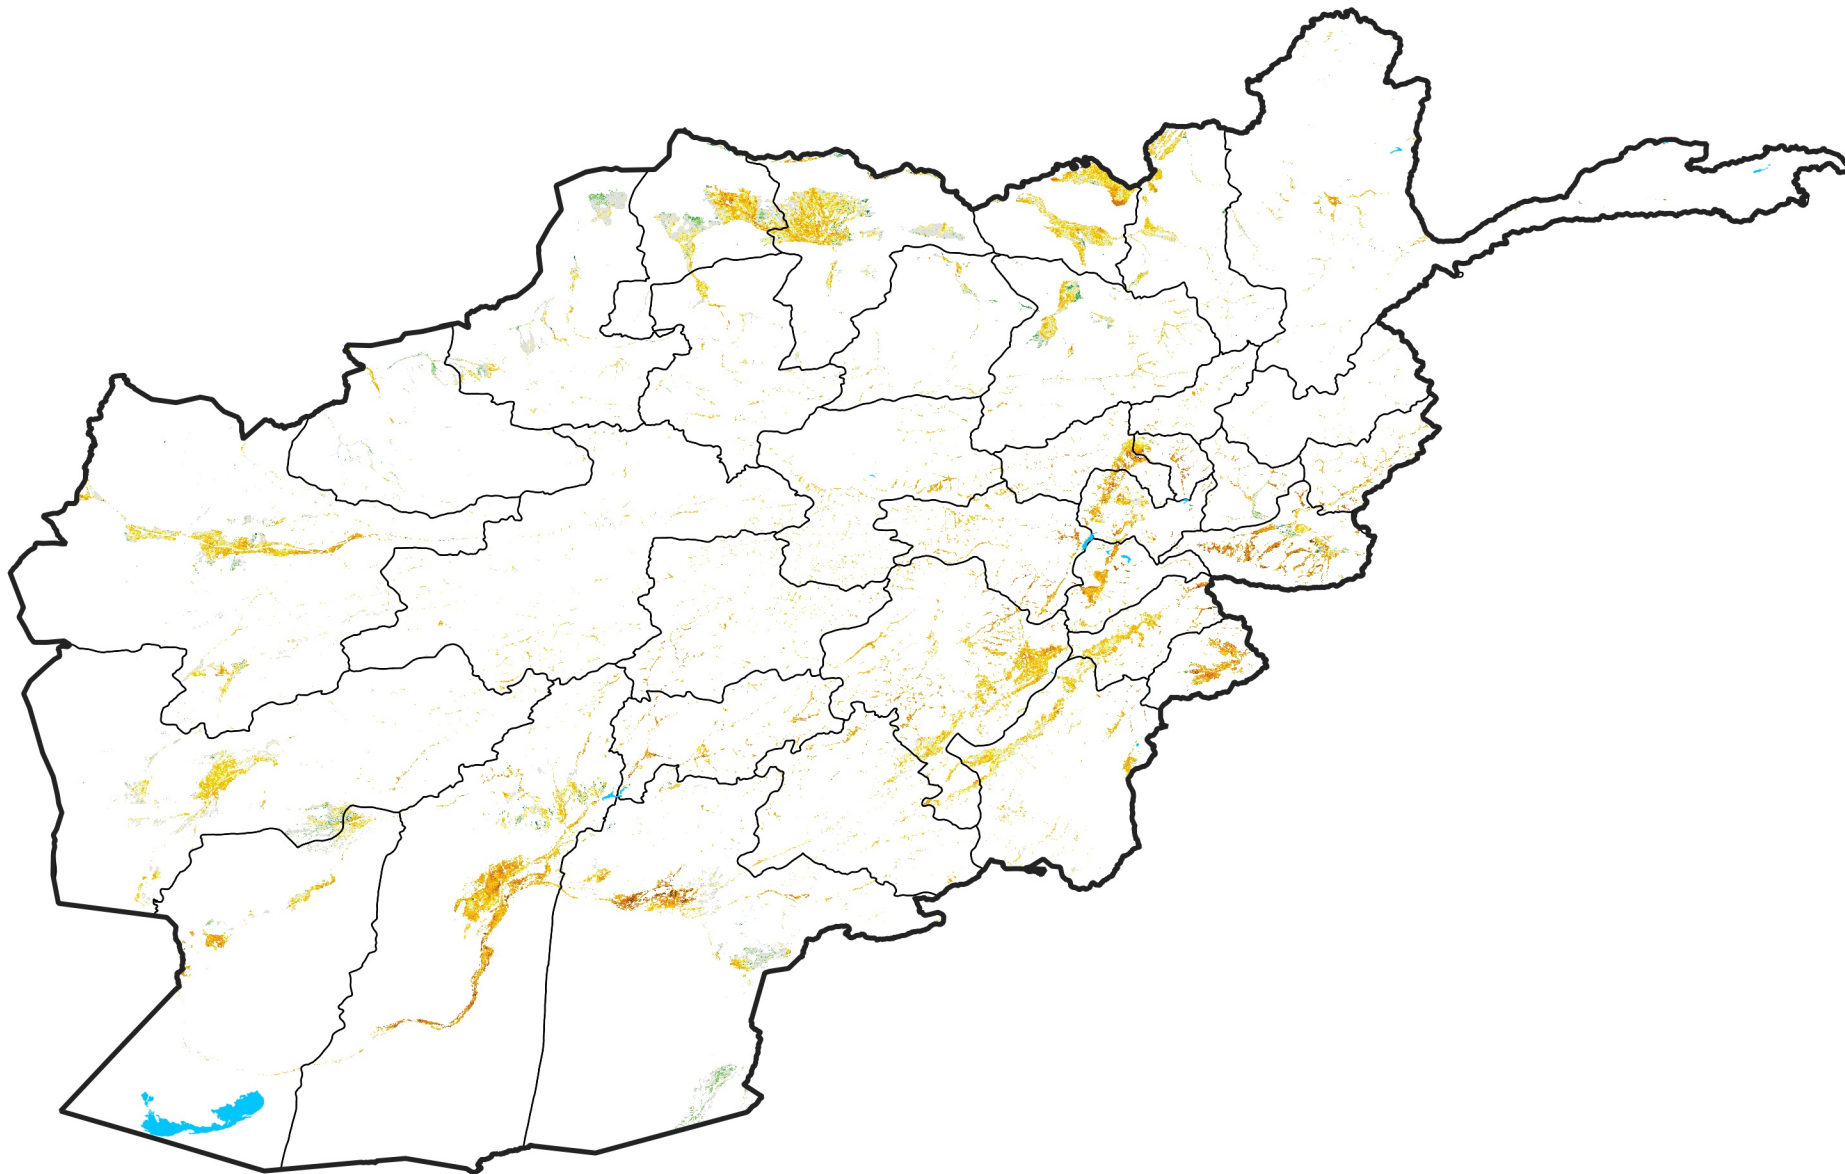

Afghanistan Irrigated Agricultural Areas

Percent of Mean NDVI

2004 / mean (2003 - 2022)

Period 27 / September 21 - 30, 2004

Percent of Normal