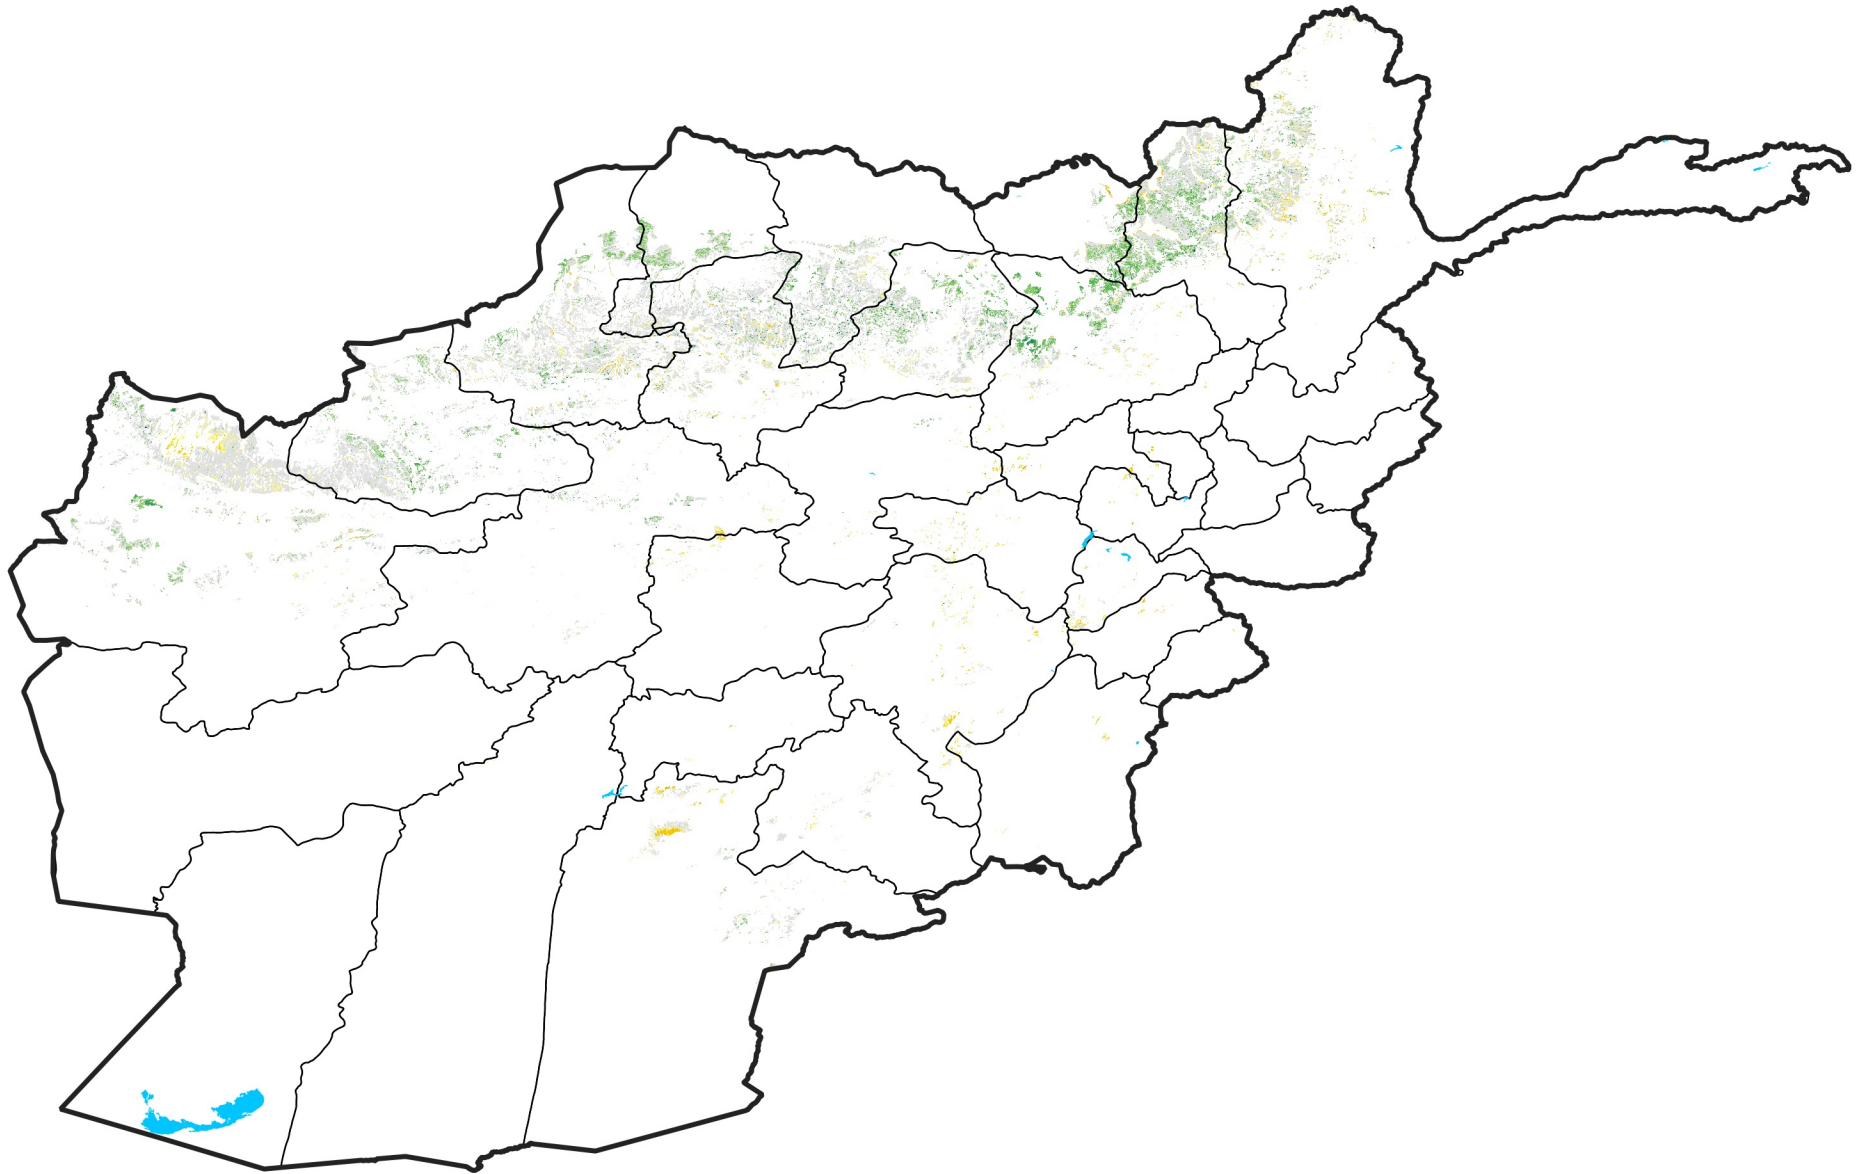

Afghanistan Rainfed Agricultural Areas

Percent of Mean NDVI

2004 / mean (2003 - 2022)

Period 27 / September 21 - 30, 2004

Percent of Normal