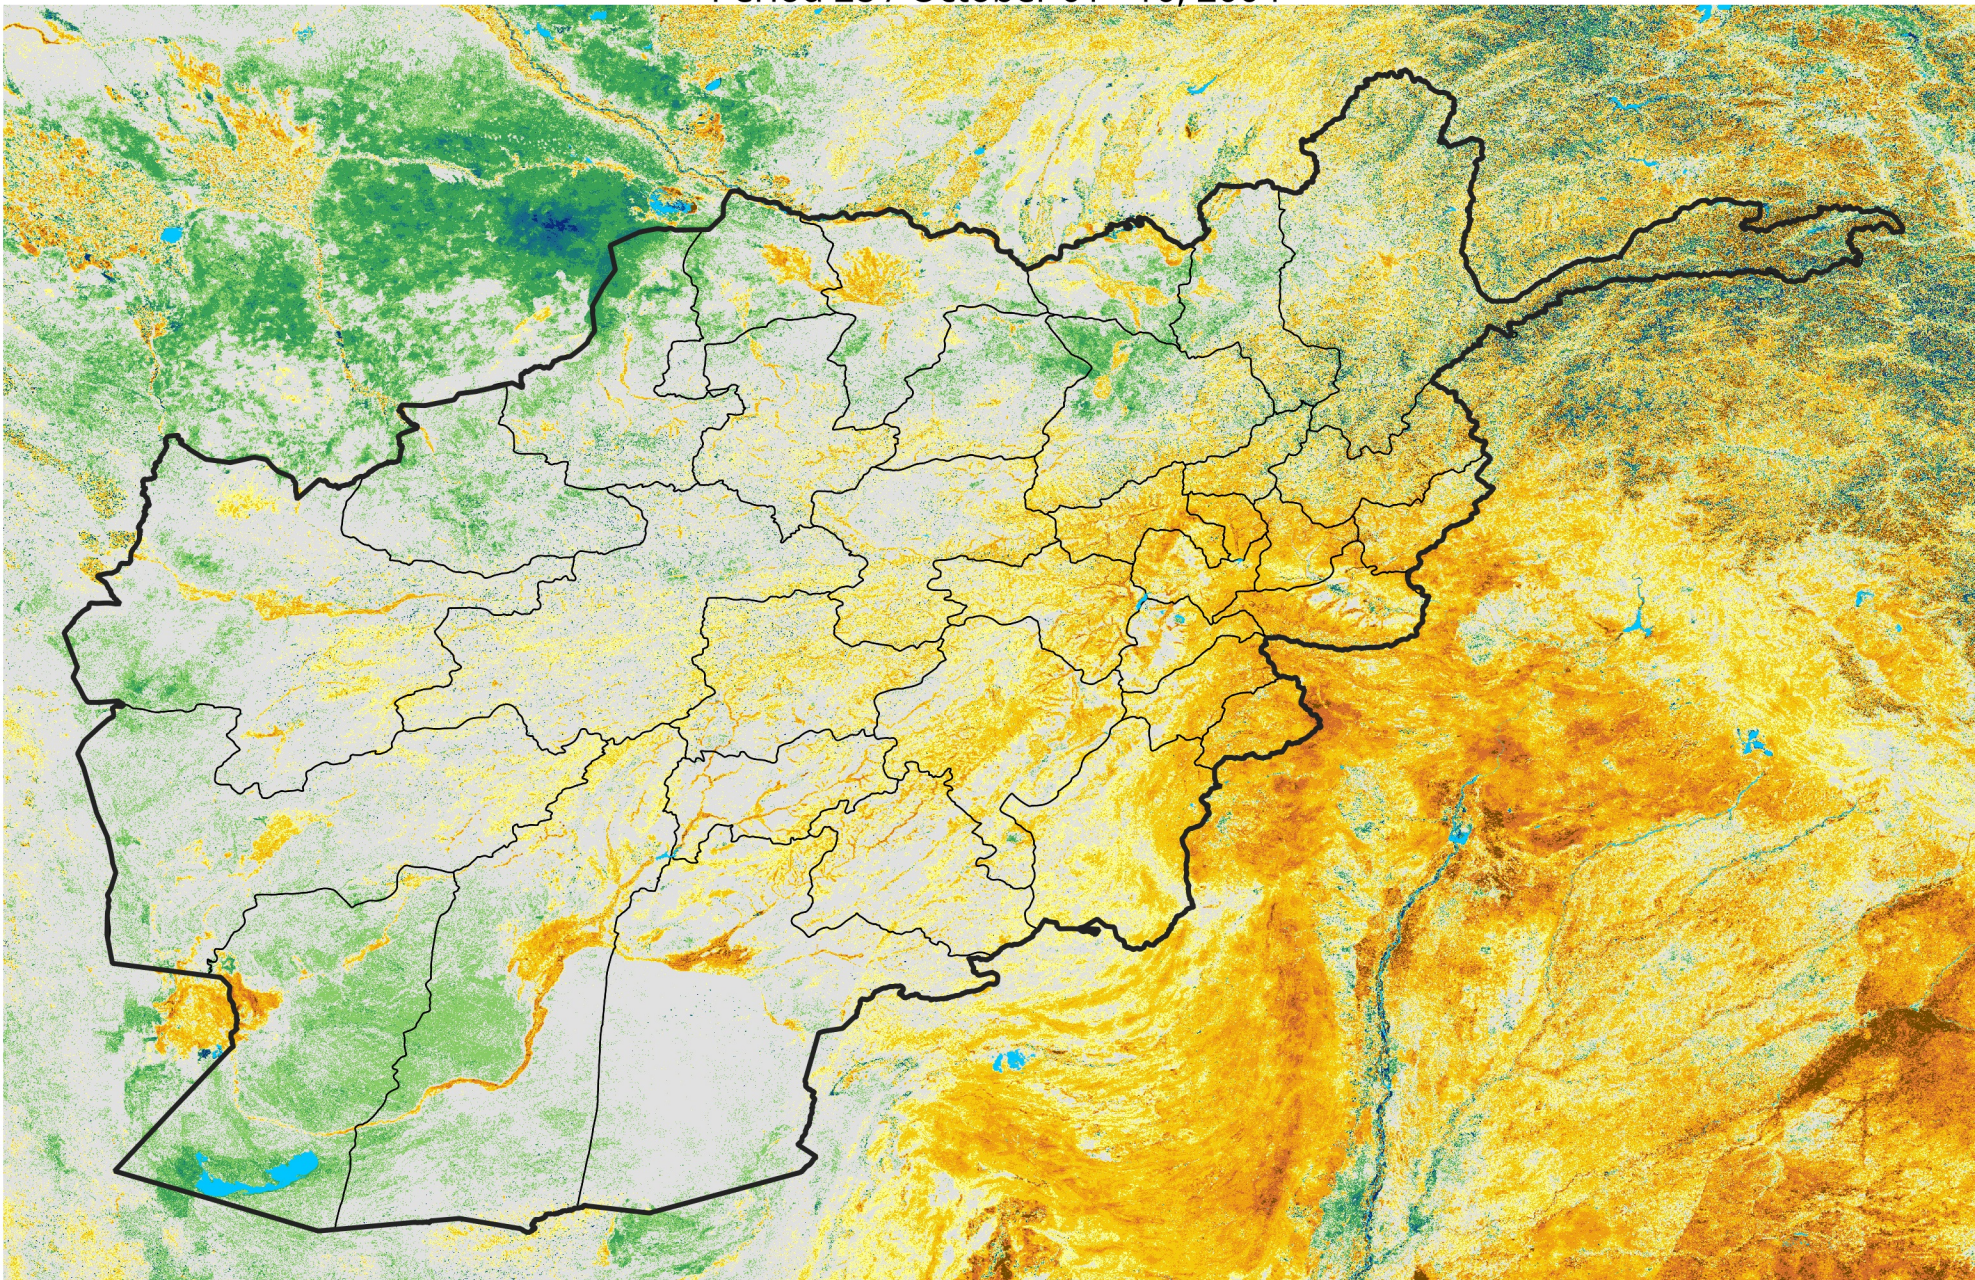

Afghanistan

Percent of Mean NDVI

2004 / mean (2003 - 2022)

Period 28 / October 01 - 10, 2004

Percent of Normal