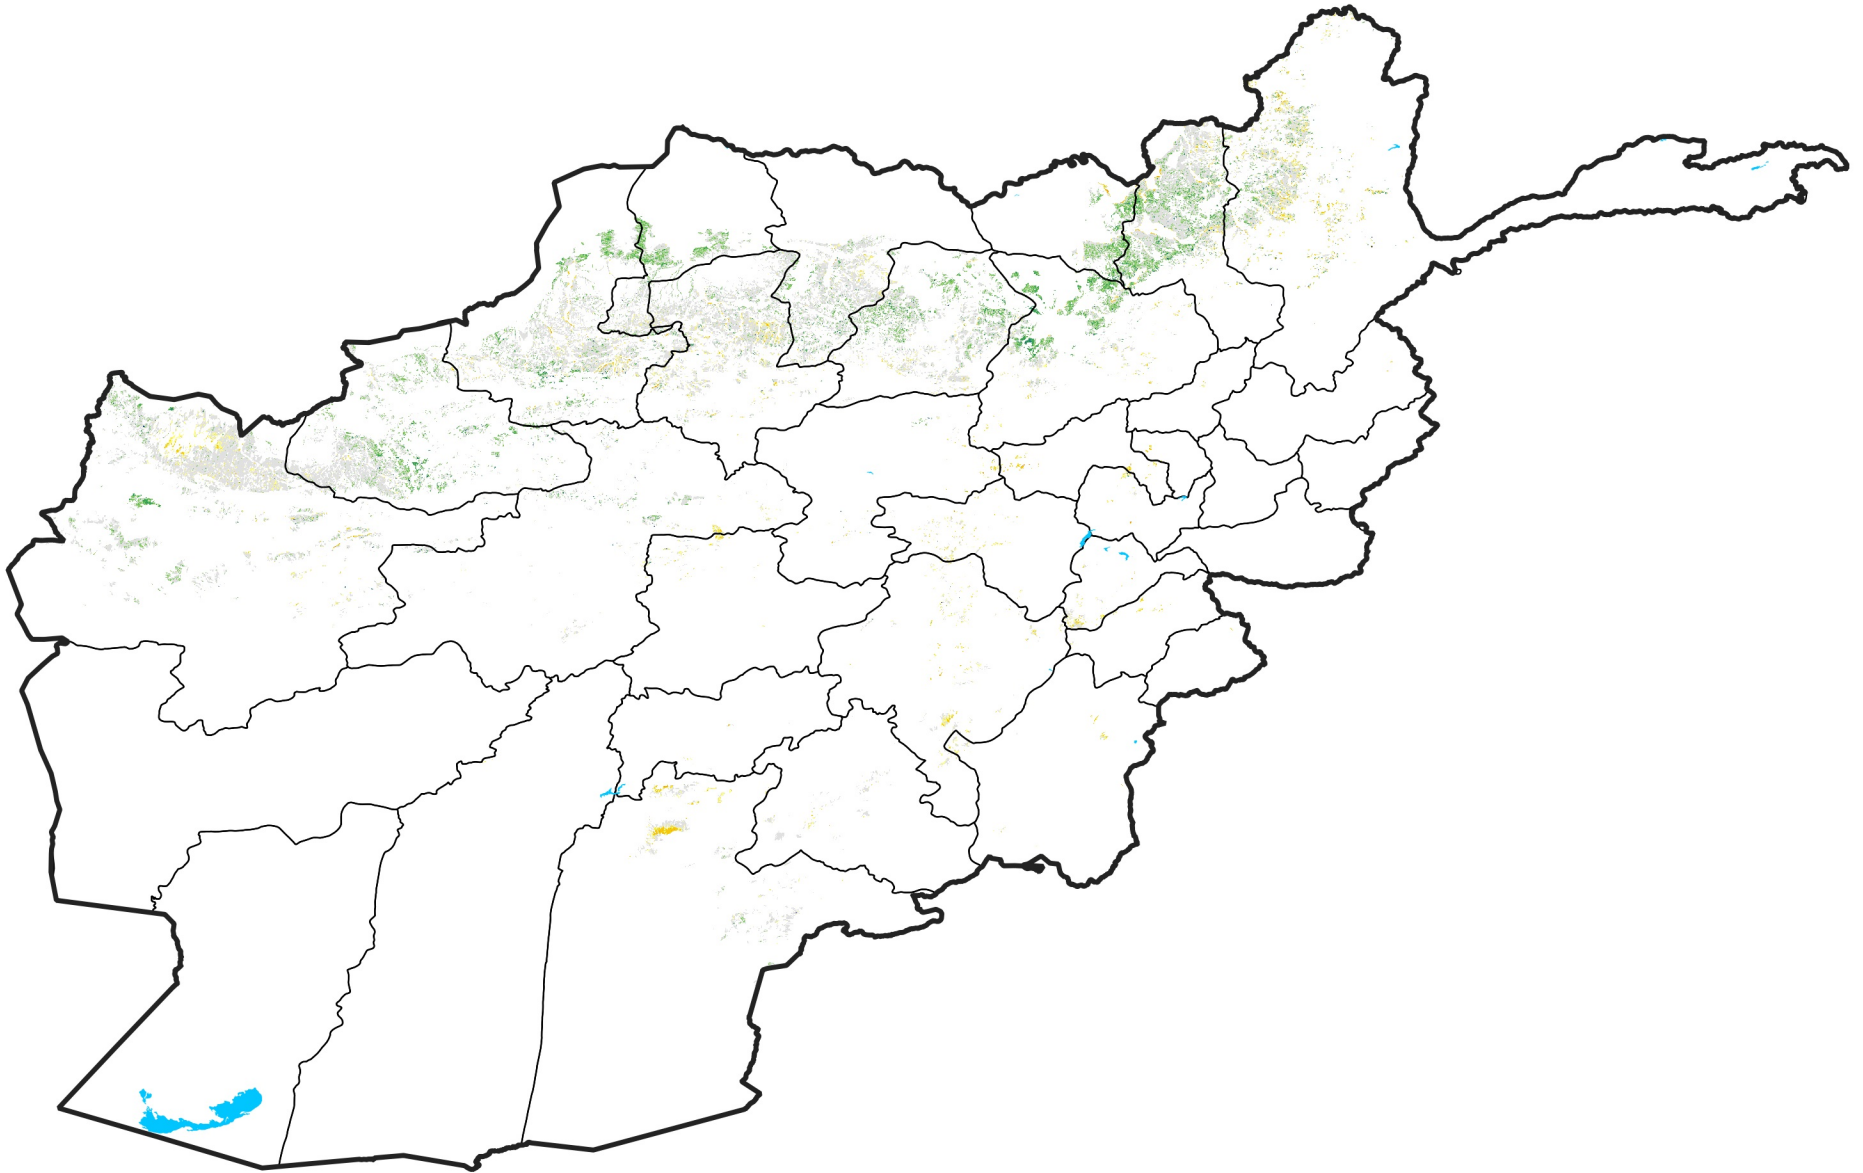

Afghanistan Rainfed Agricultural Areas

Percent of Mean NDVI

2004 / mean (2003 - 2022)

Period 28 / October 01 - 10, 2004

Percent of Normal