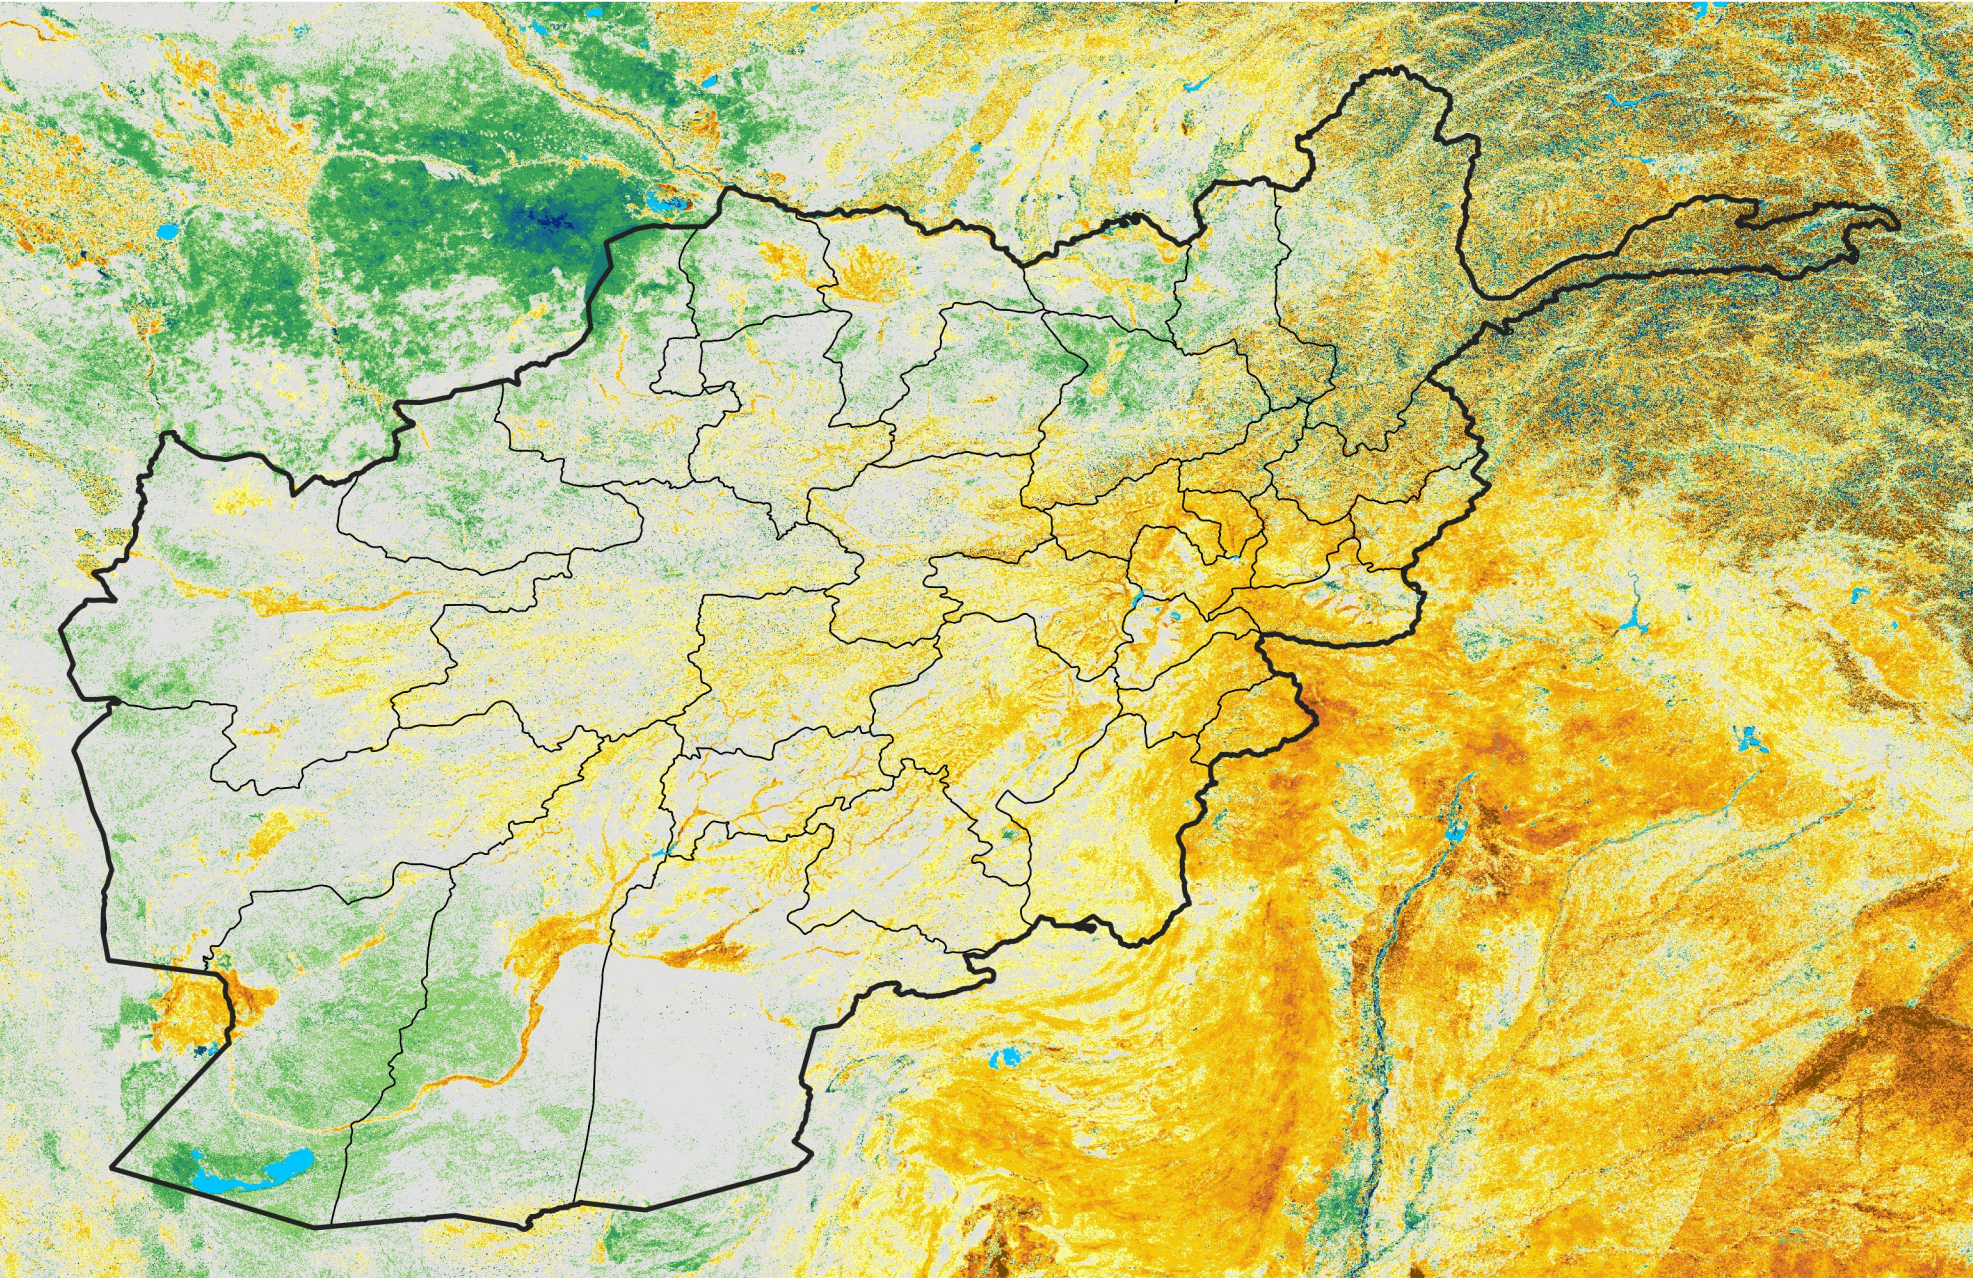

Afghanistan

Percent of Mean NDVI

2004 / mean (2003 - 2022)

Period 29 / October 11 - 20, 2004

Percent of Normal