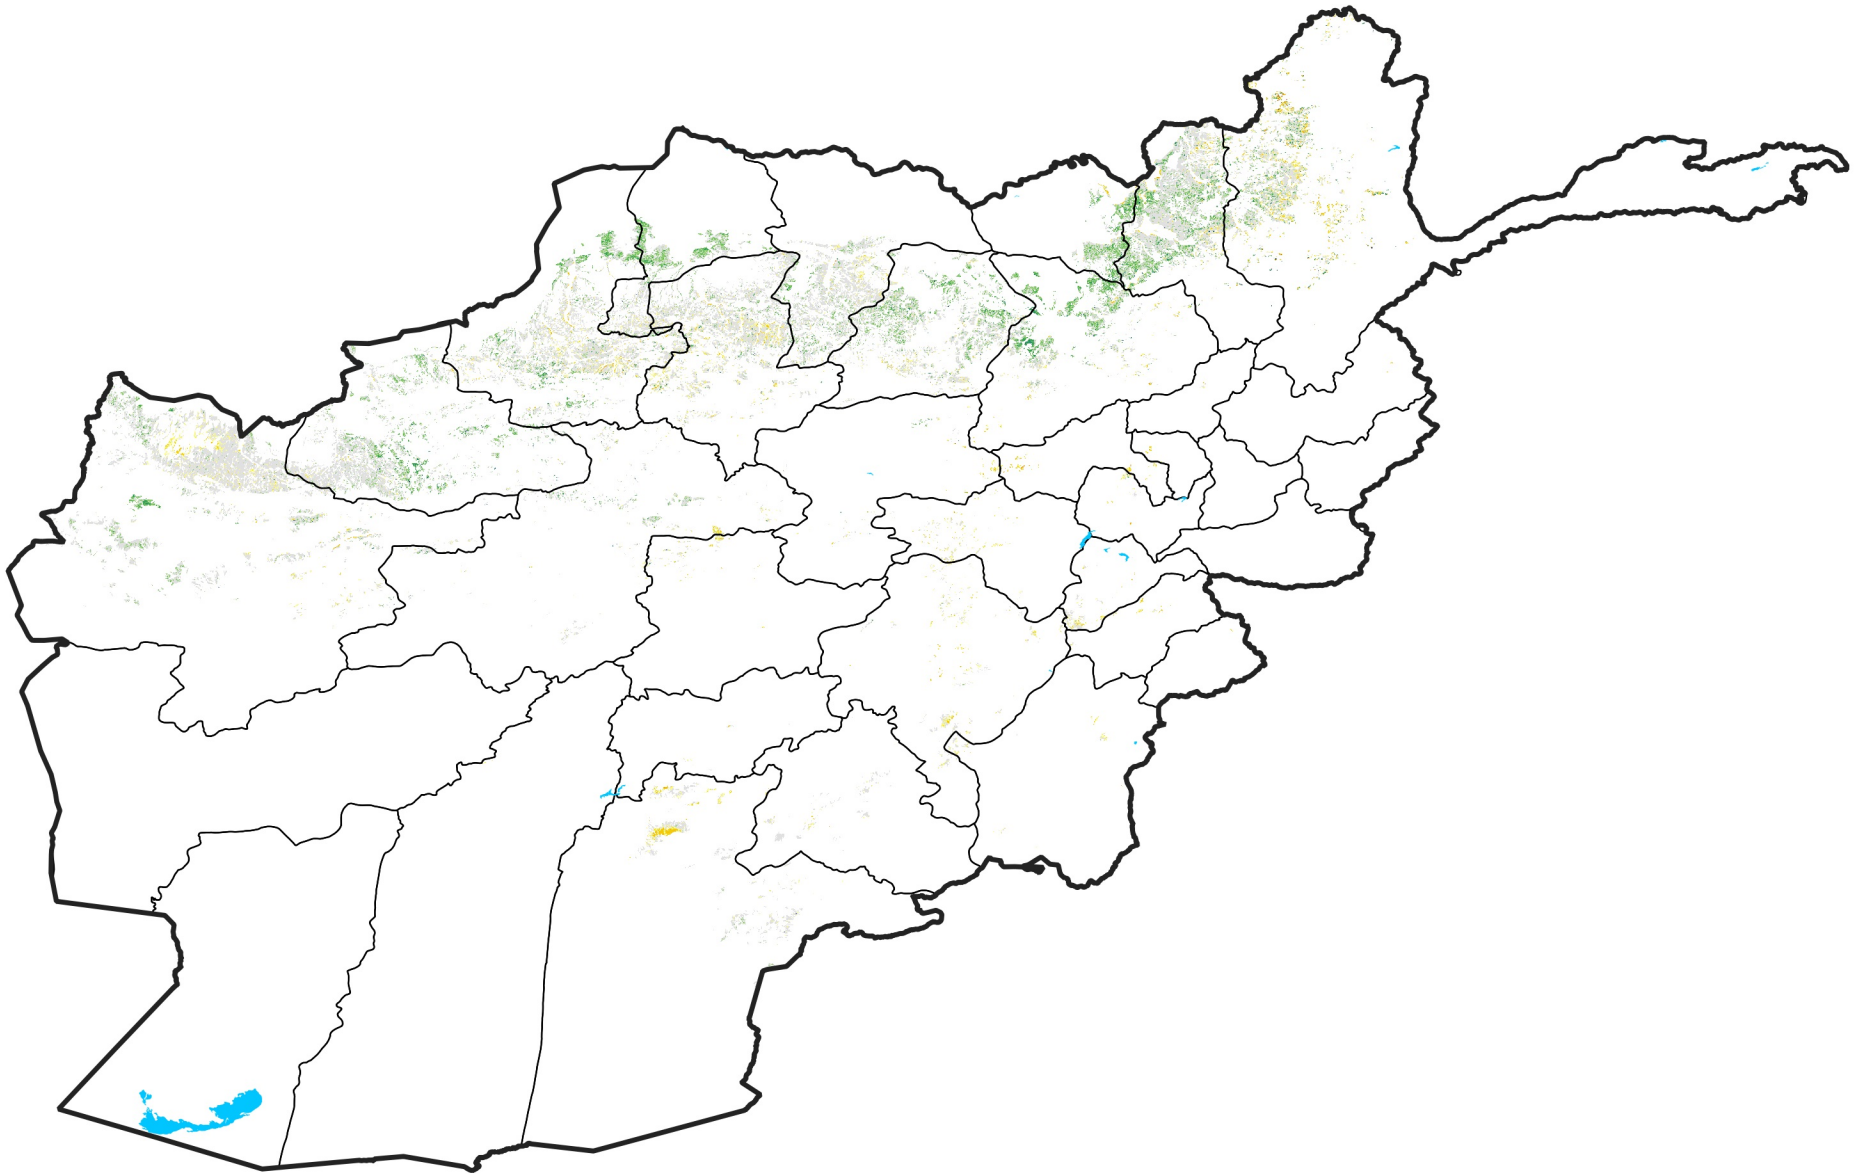

Afghanistan Rainfed Agricultural Areas

Percent of Mean NDVI

2004 / mean (2003 - 2022)

Period 29 / October 11 - 20, 2004

Percent of Normal