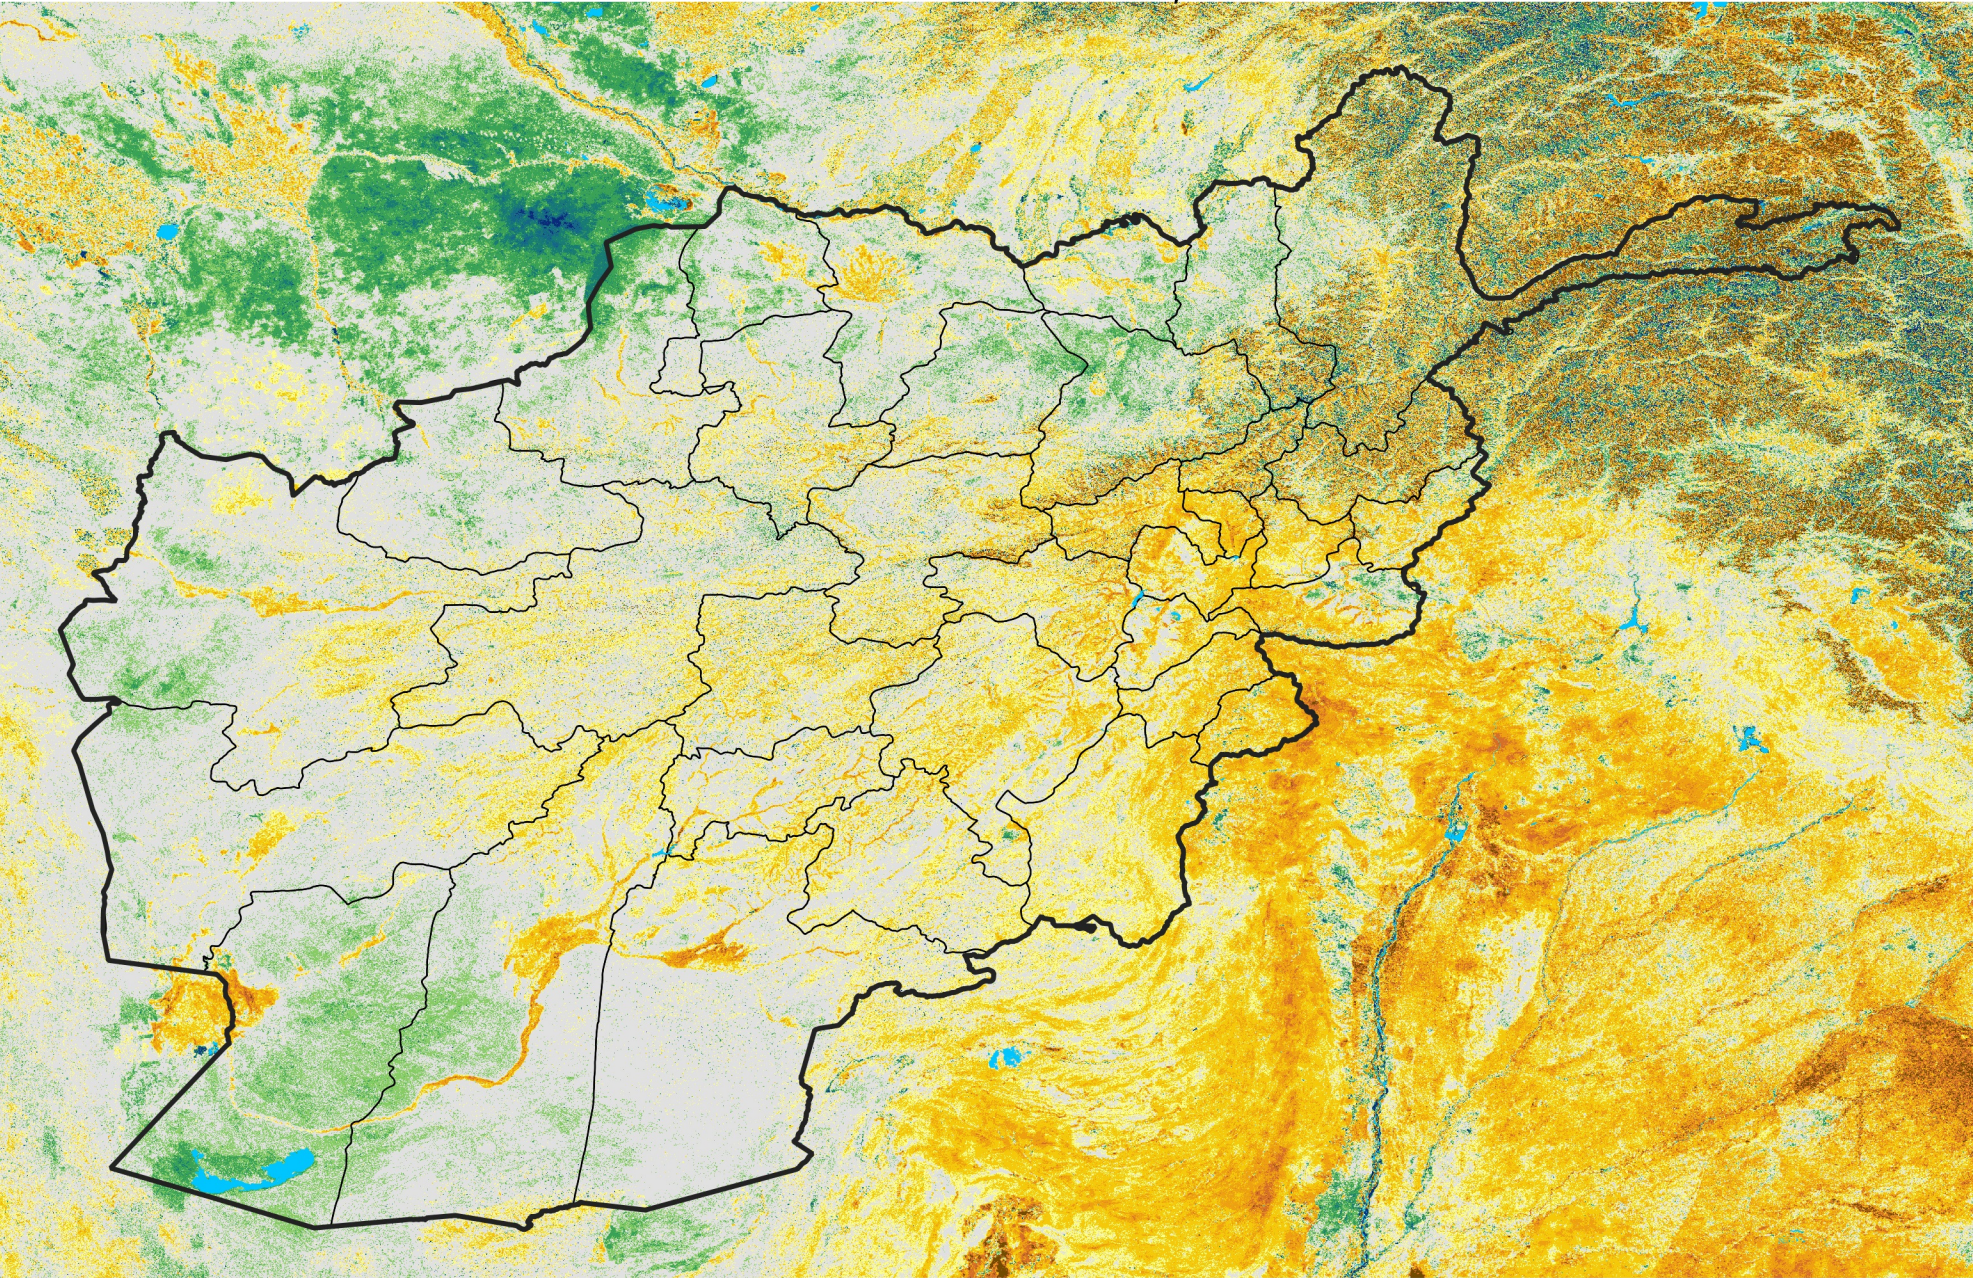

Afghanistan

Percent of Mean NDVI

2004 / mean (2003 - 2022)

Period 30 / October 21 - 31, 2004

Percent of Normal