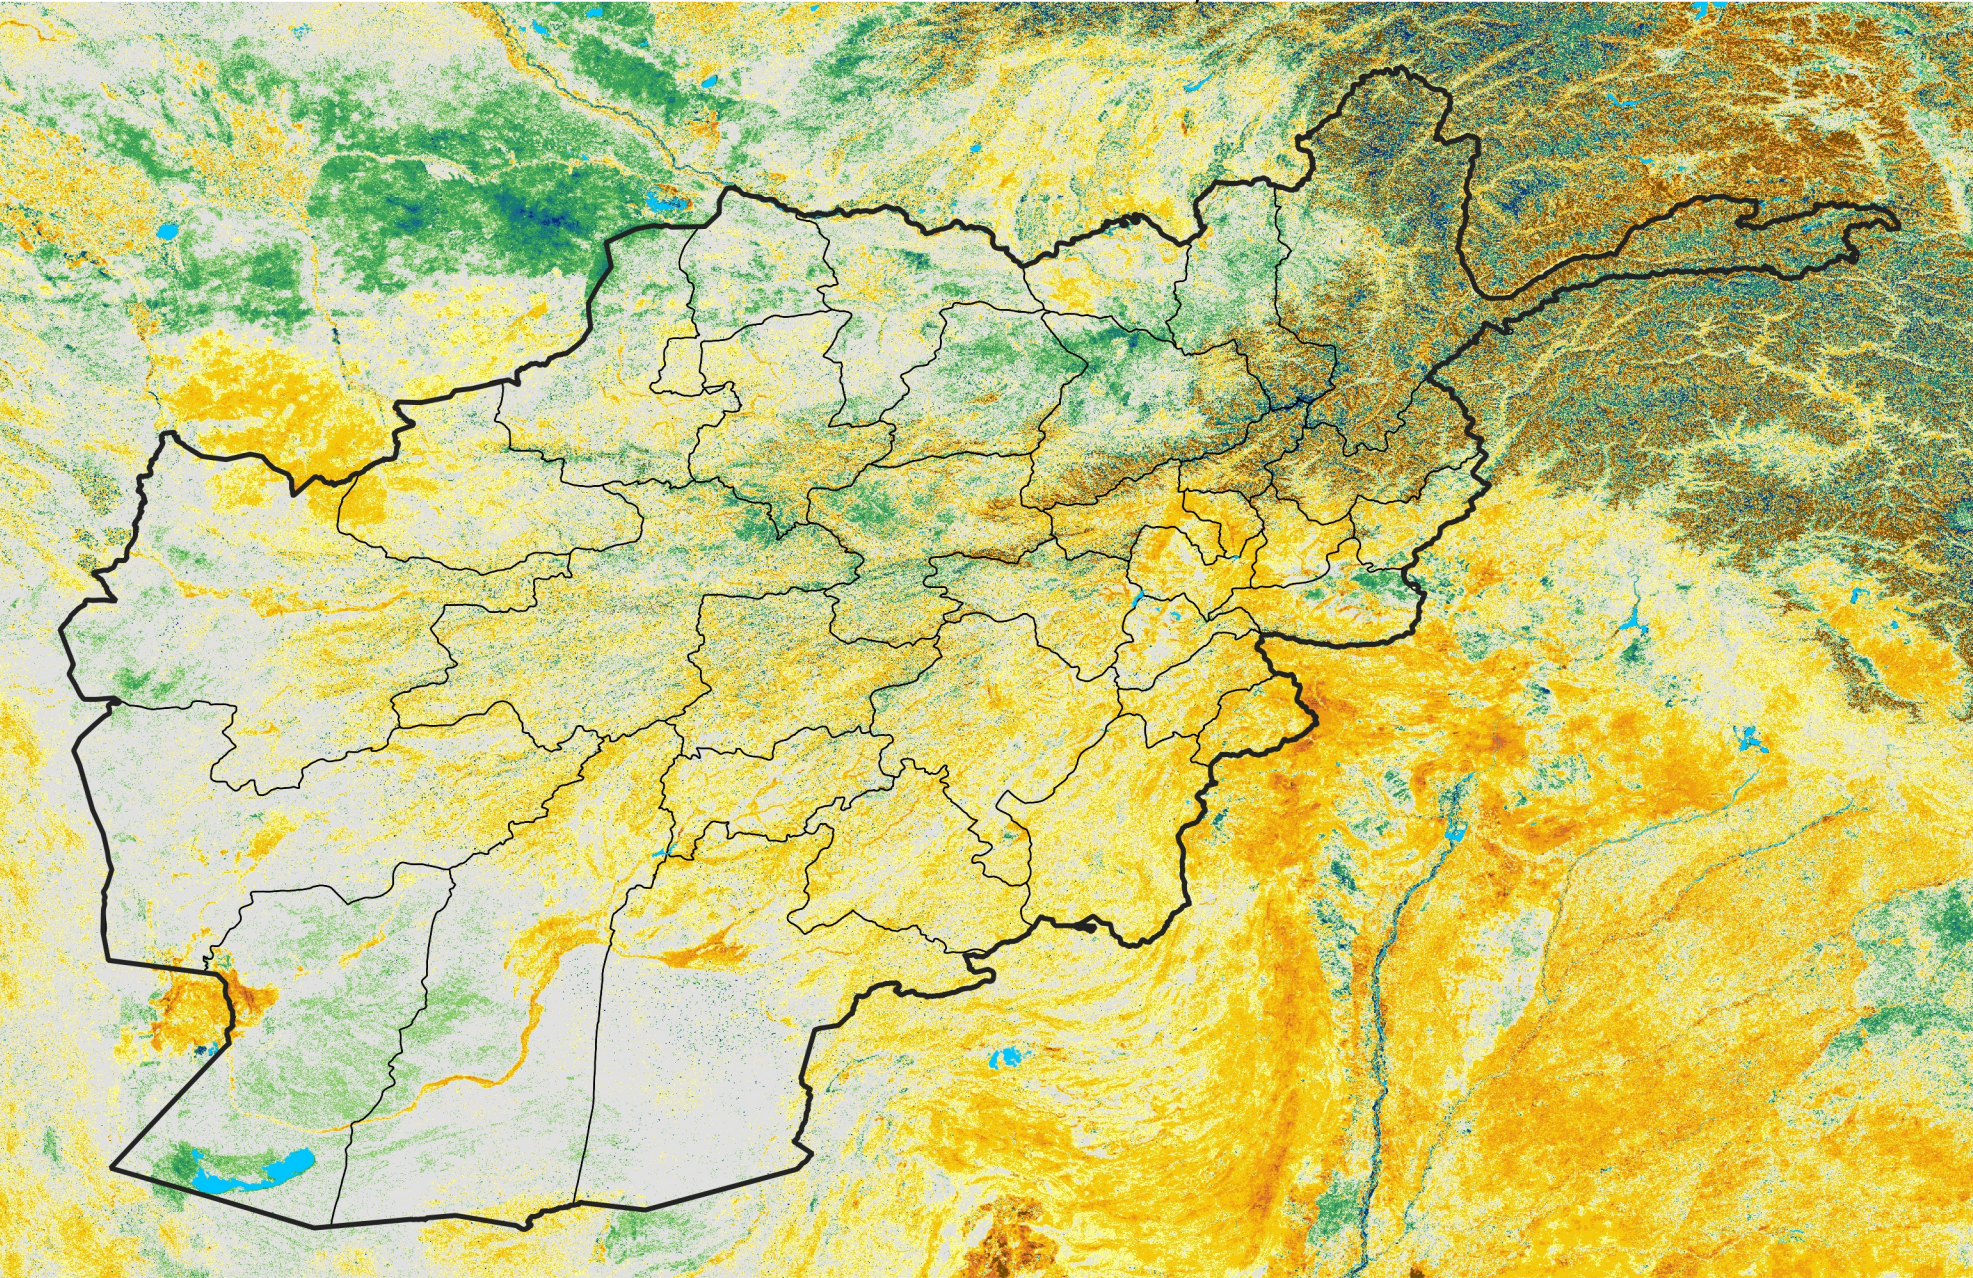

Afghanistan

Percent of Mean NDVI

2004 / mean (2003 - 2022)

Period 32 / November 11 - 20, 2004

Percent of Normal