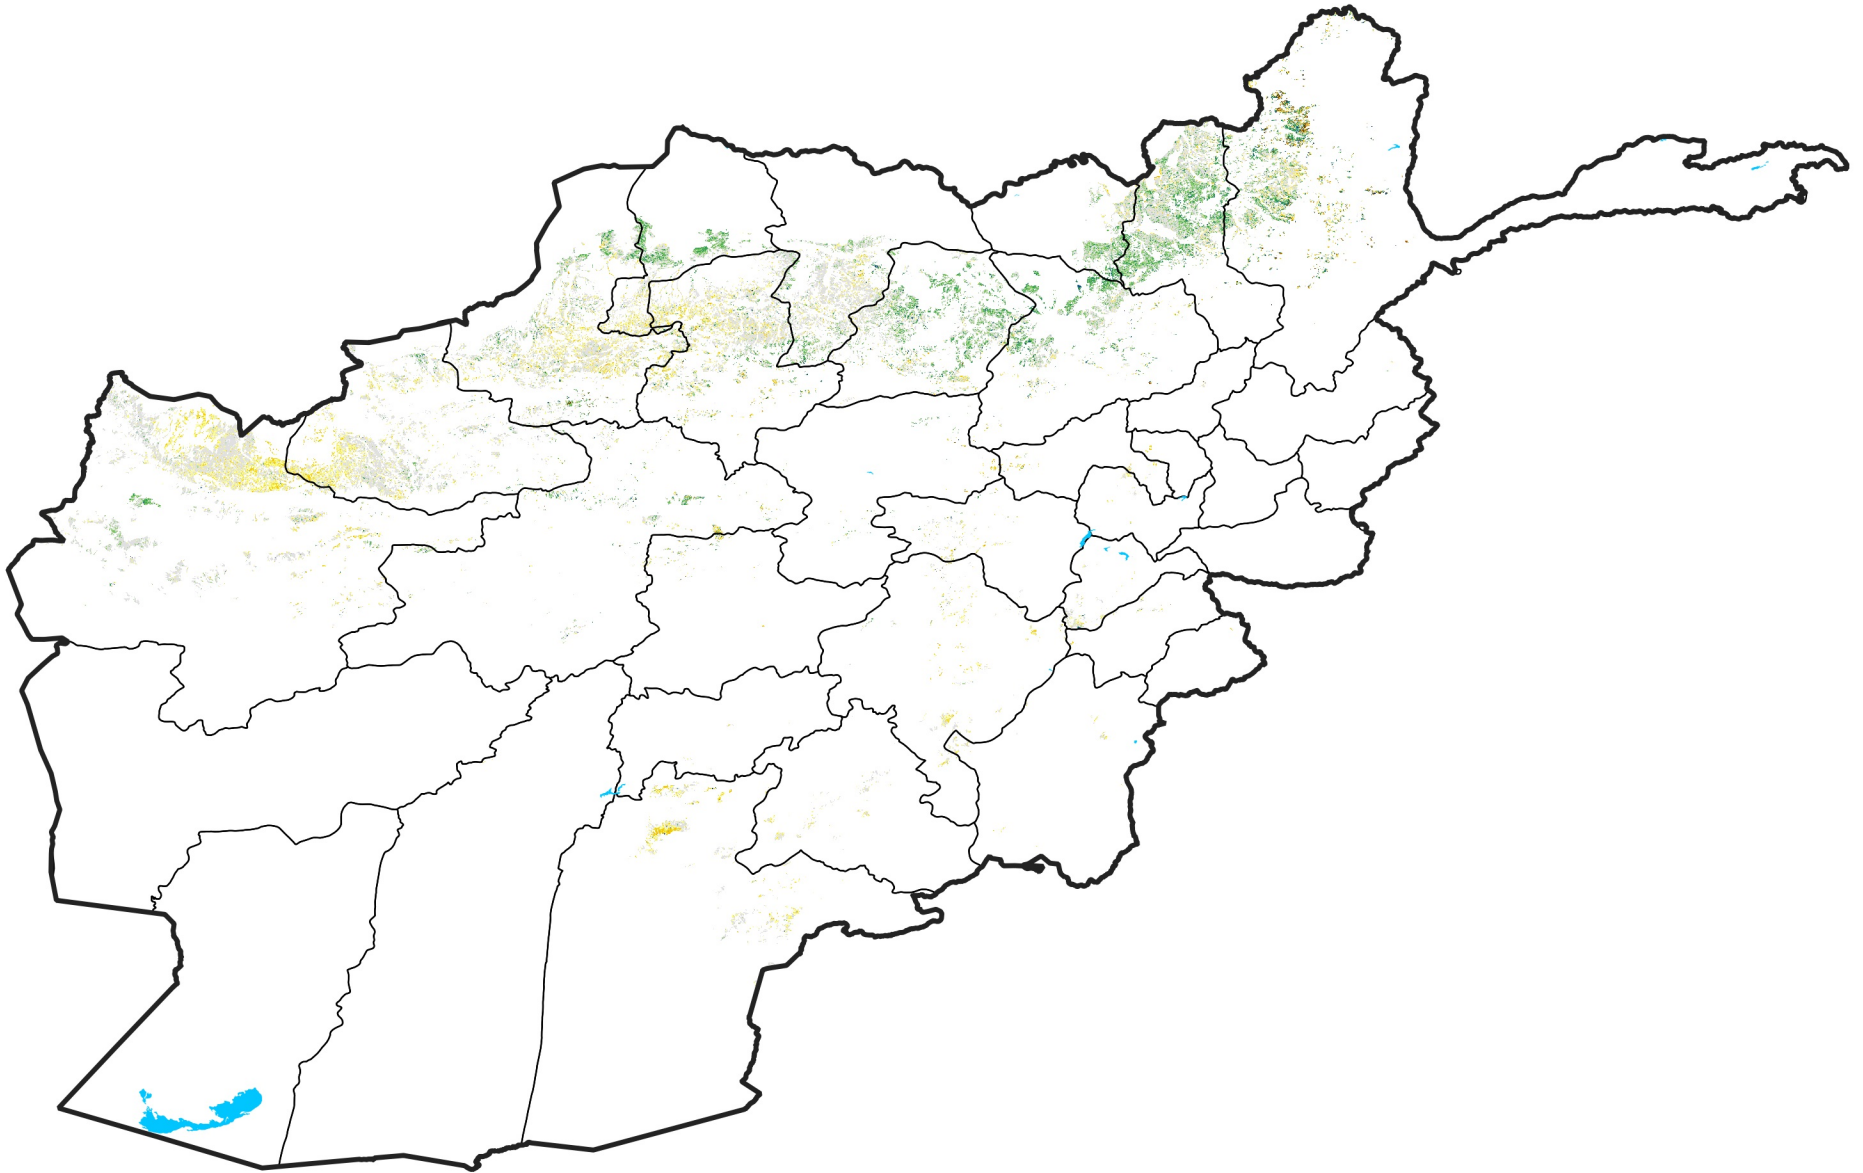

Afghanistan Rainfed Agricultural Areas

Percent of Mean NDVI

2004 / mean (2003 - 2022)

Period 32 / November 11 - 20, 2004

Percent of Normal