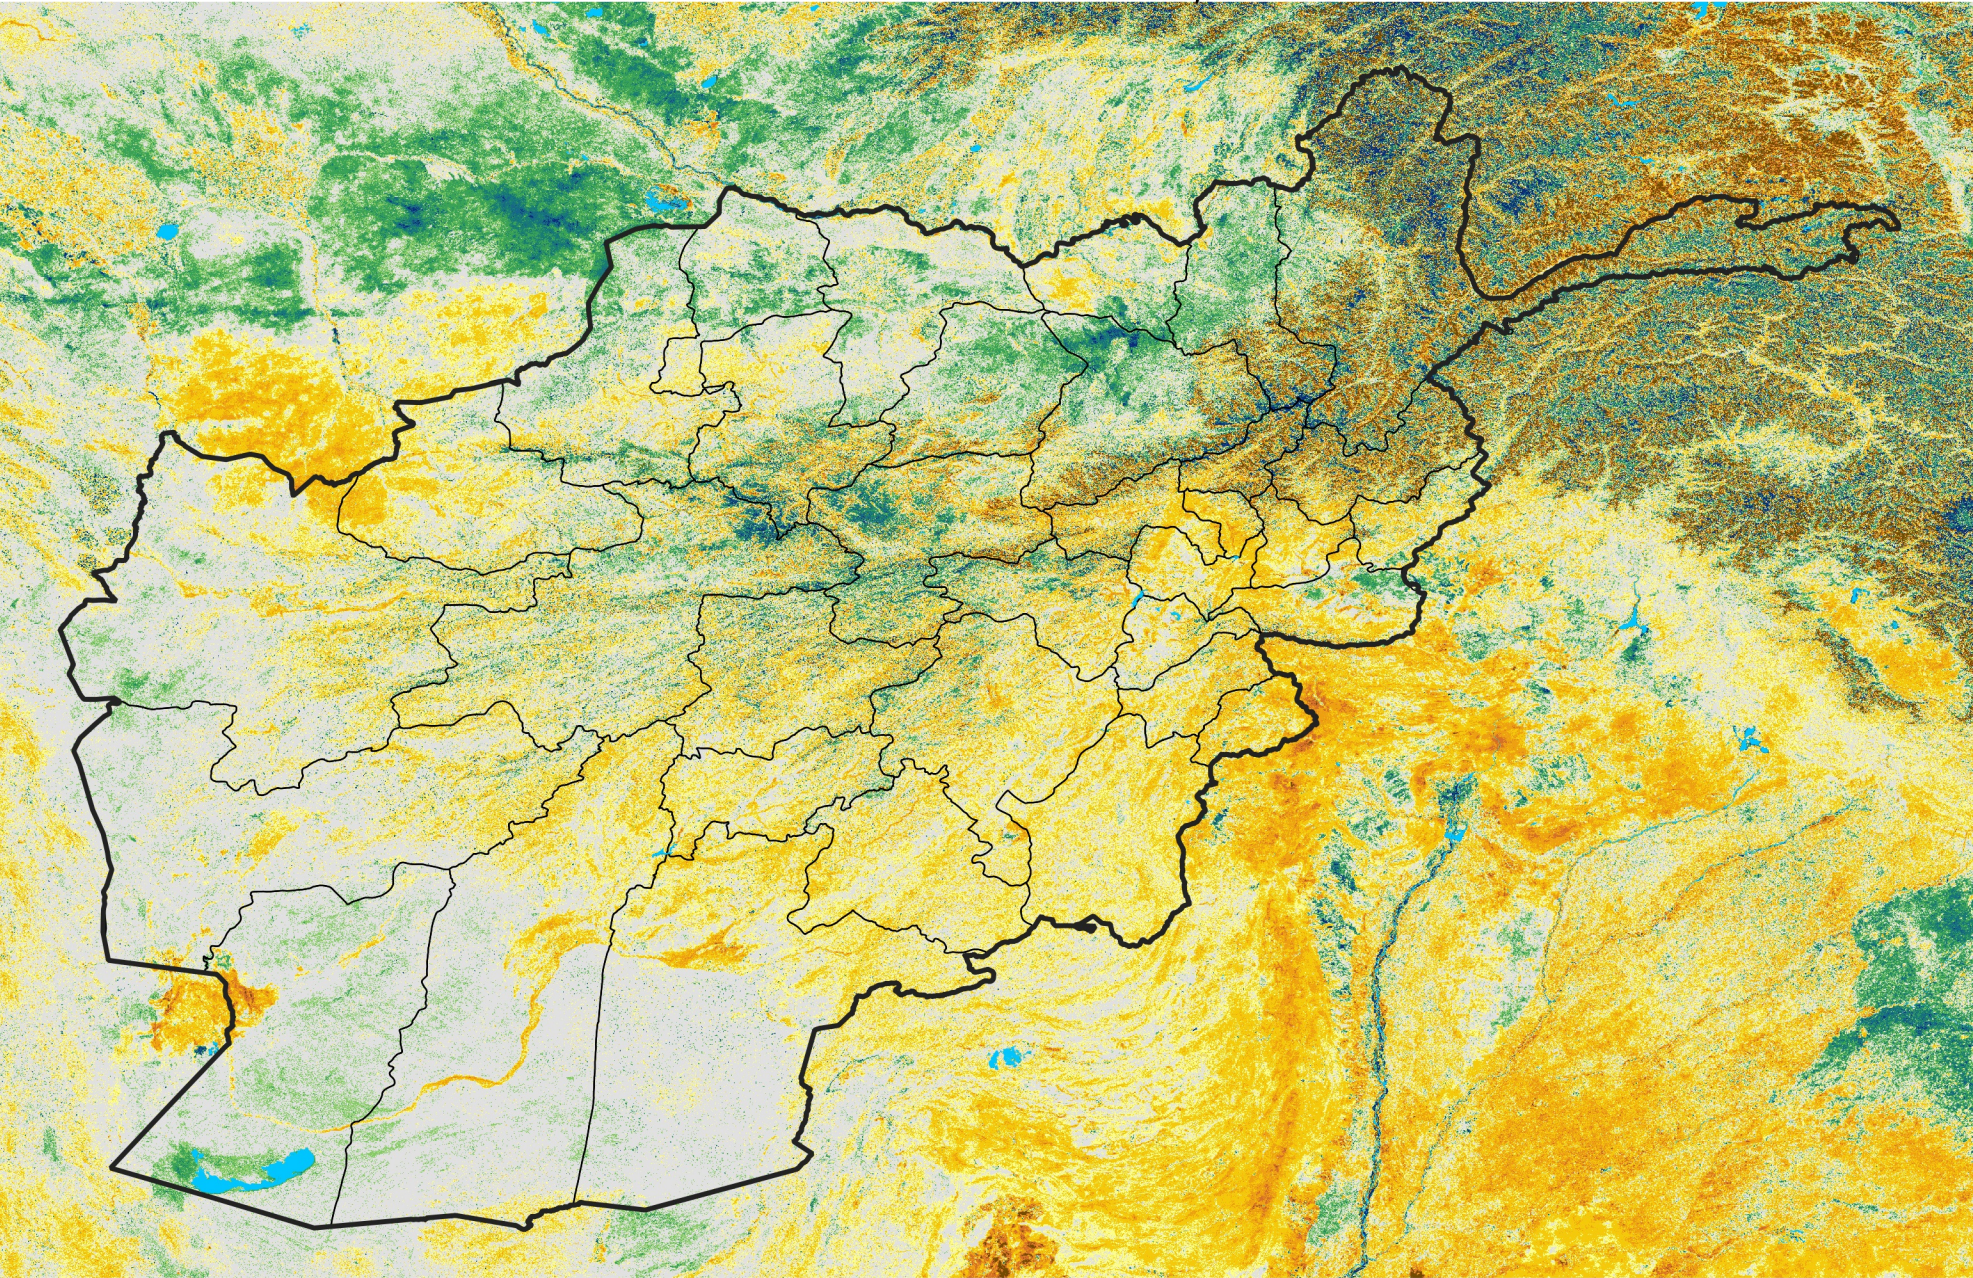

Afghanistan

Percent of Mean NDVI

2004 / mean (2003 - 2022)

Period 33 / November 21 - 30, 2004

Percent of Normal