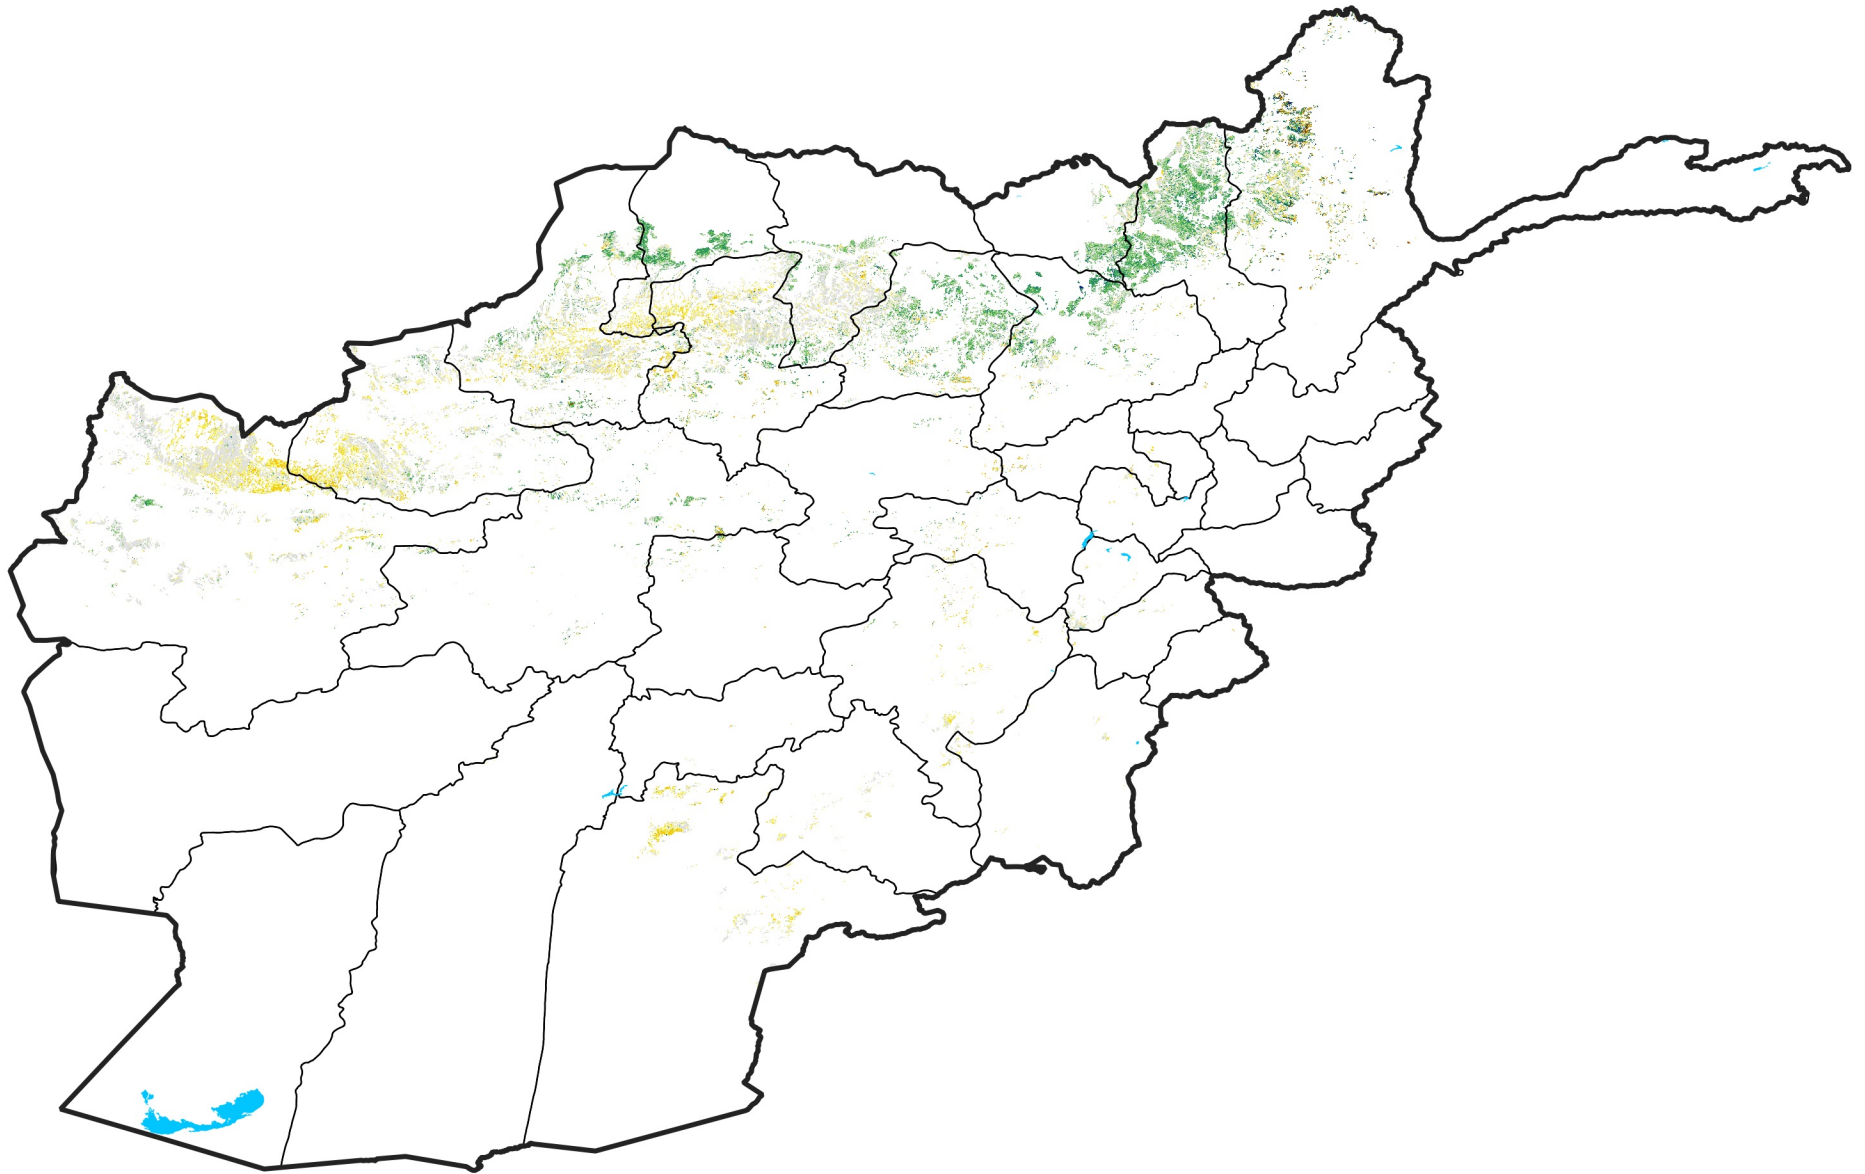

Afghanistan Rainfed Agricultural Areas

Percent of Mean NDVI

2004 / mean (2003 - 2022)

Period 33 / November 21 - 30, 2004

Percent of Normal