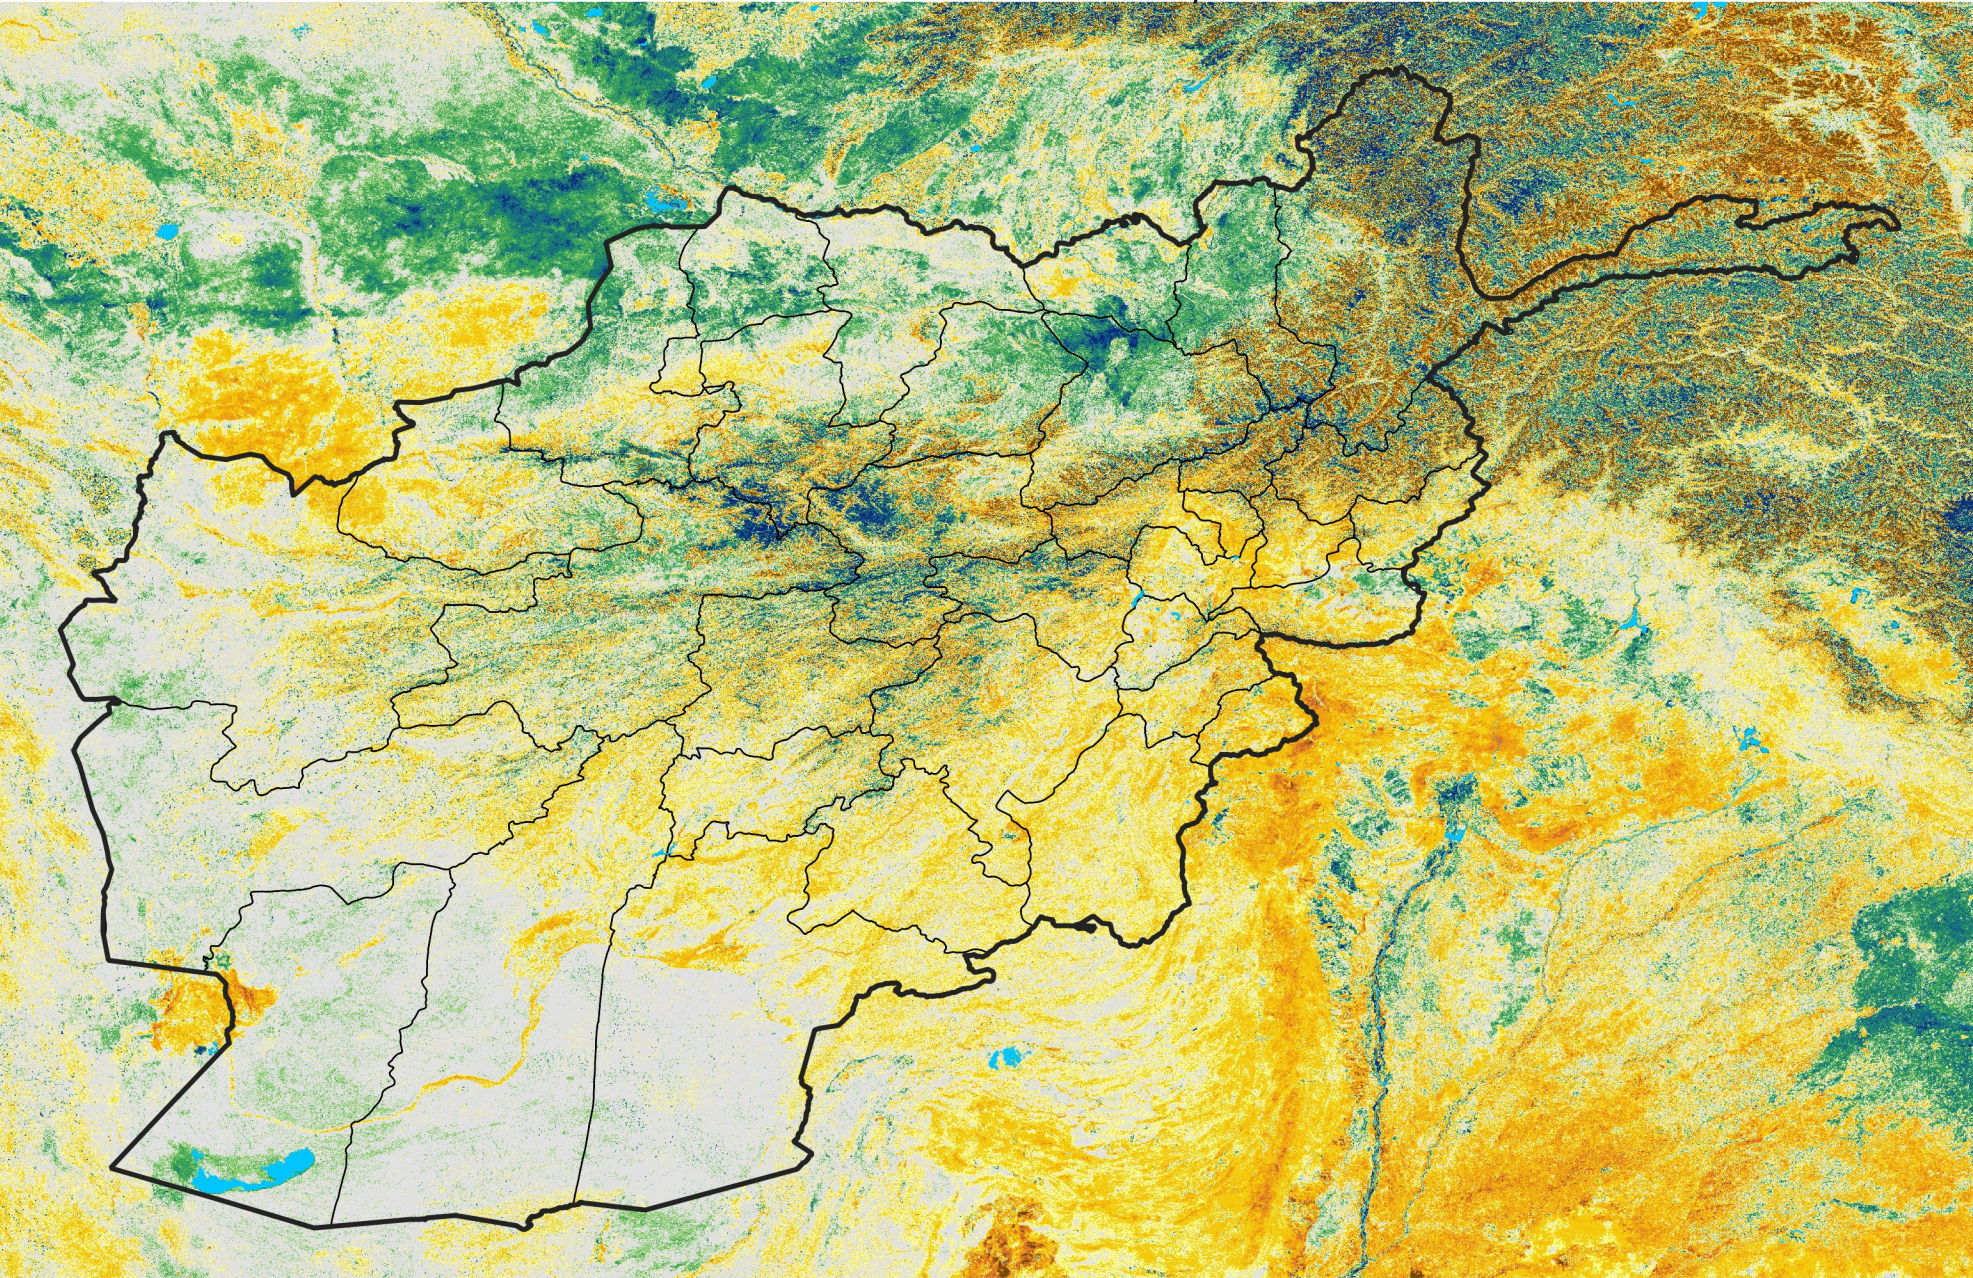

Afghanistan

Percent of Mean NDVI

2004 / mean (2003 - 2022)

Period 34 / December 01 - 10, 2004

Percent of Normal