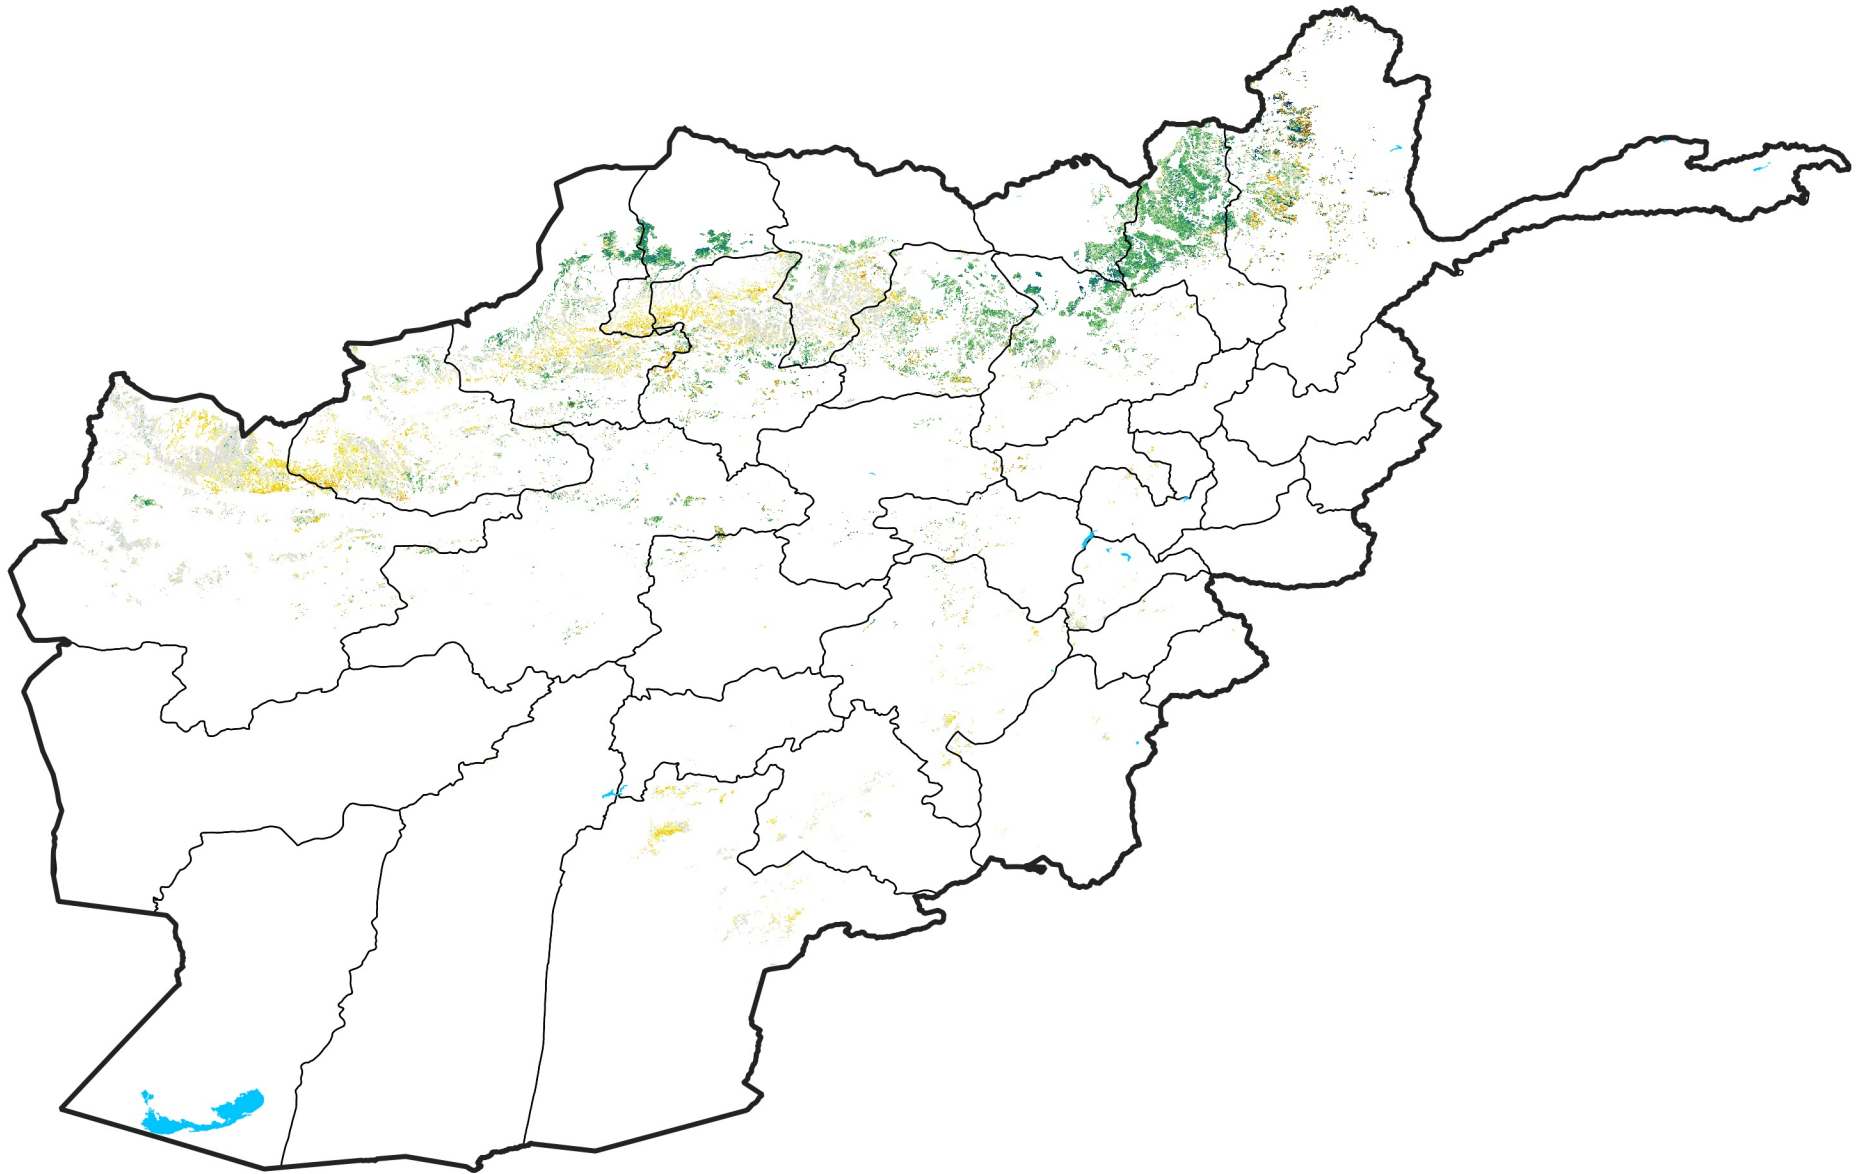

Afghanistan Rainfed Agricultural Areas

Percent of Mean NDVI

2004 / mean (2003 - 2022)

Period 34 / December 01 - 10, 2004

Percent of Normal