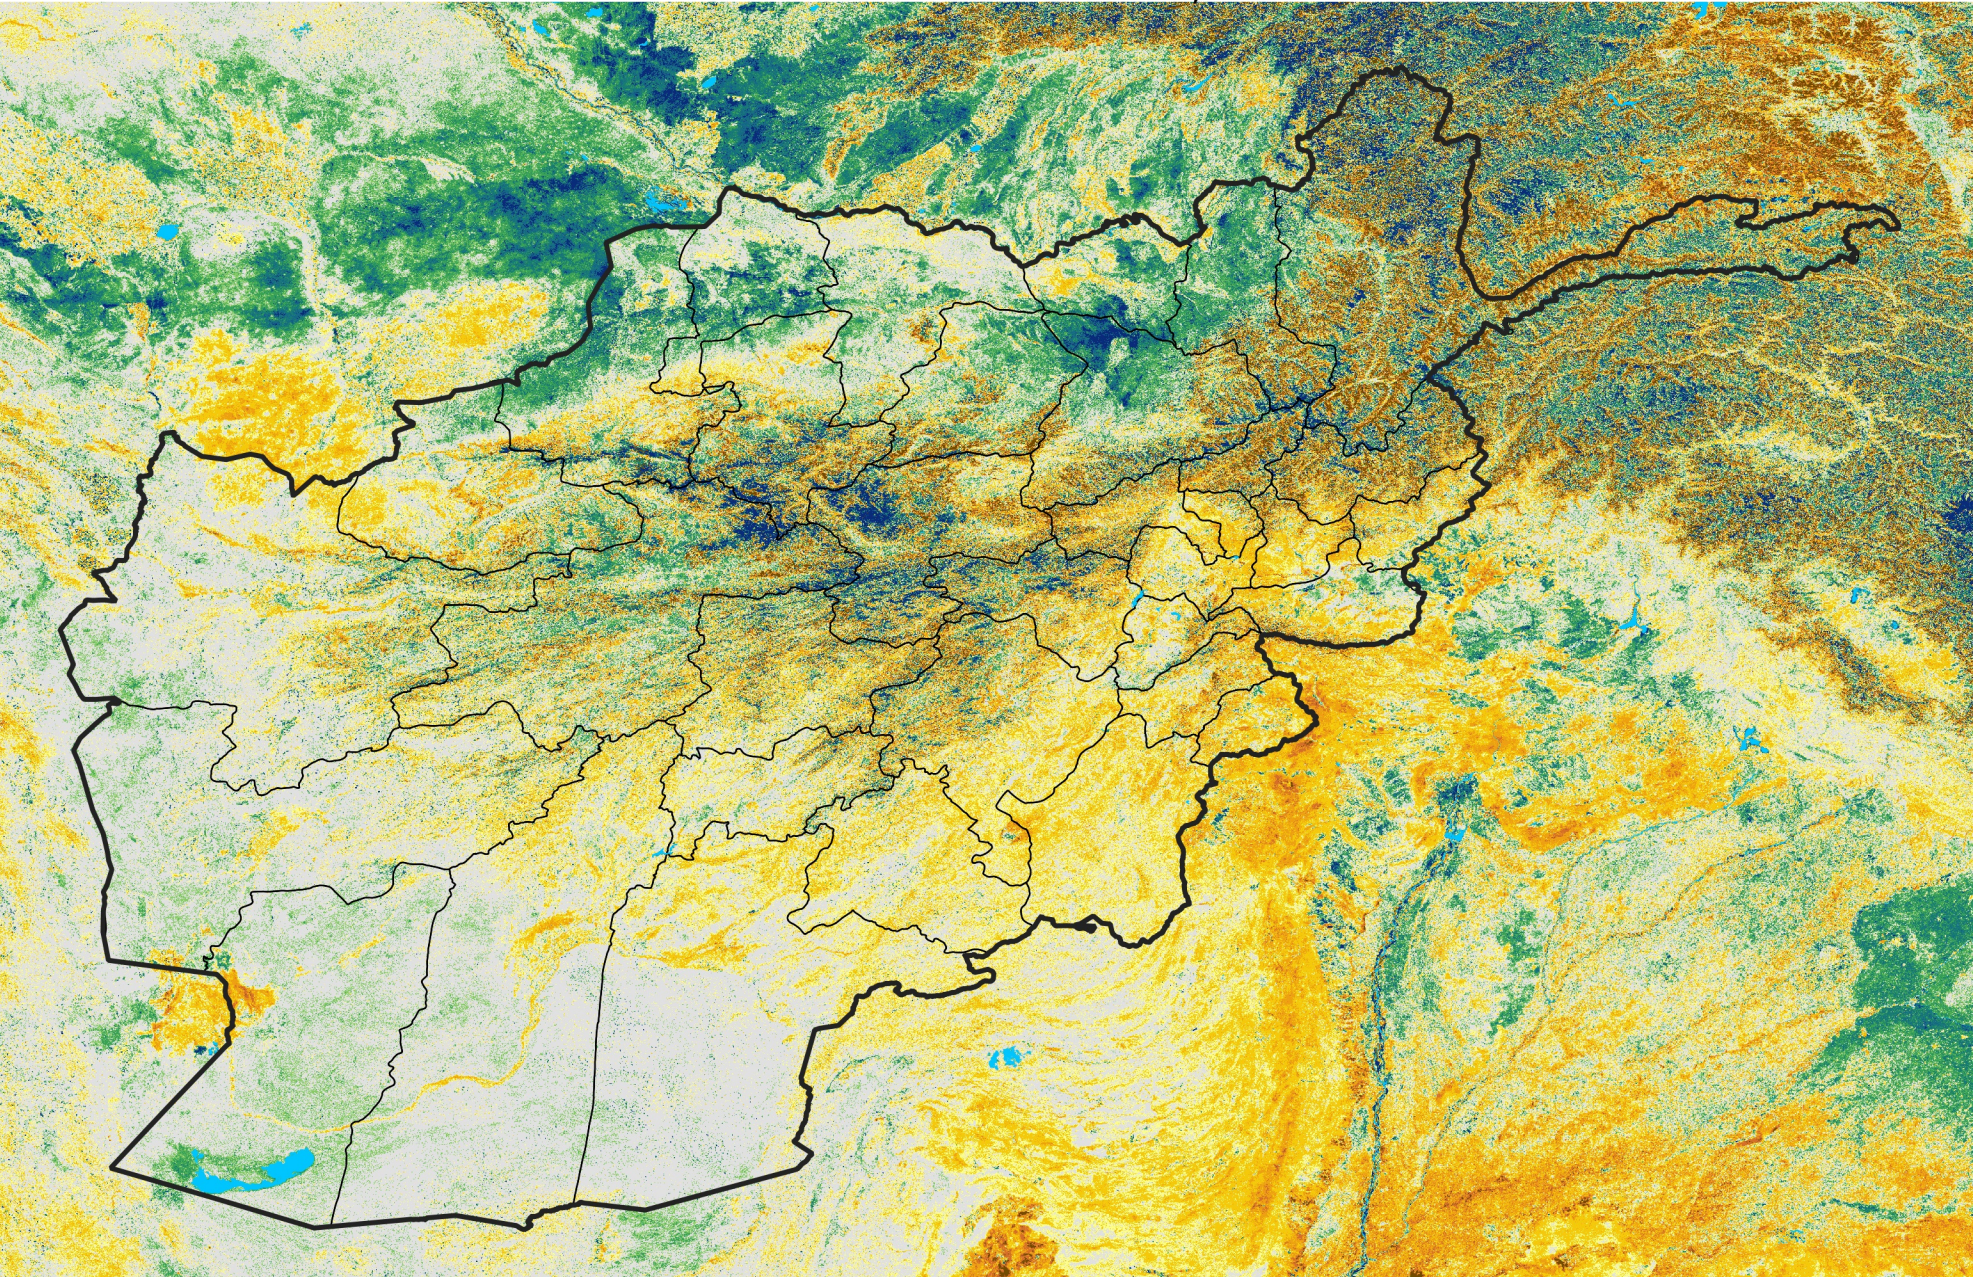

Afghanistan

Percent of Mean NDVI

2004 / mean (2003 - 2022)

Period 35 / December 11 - 20, 2004

Percent of Normal