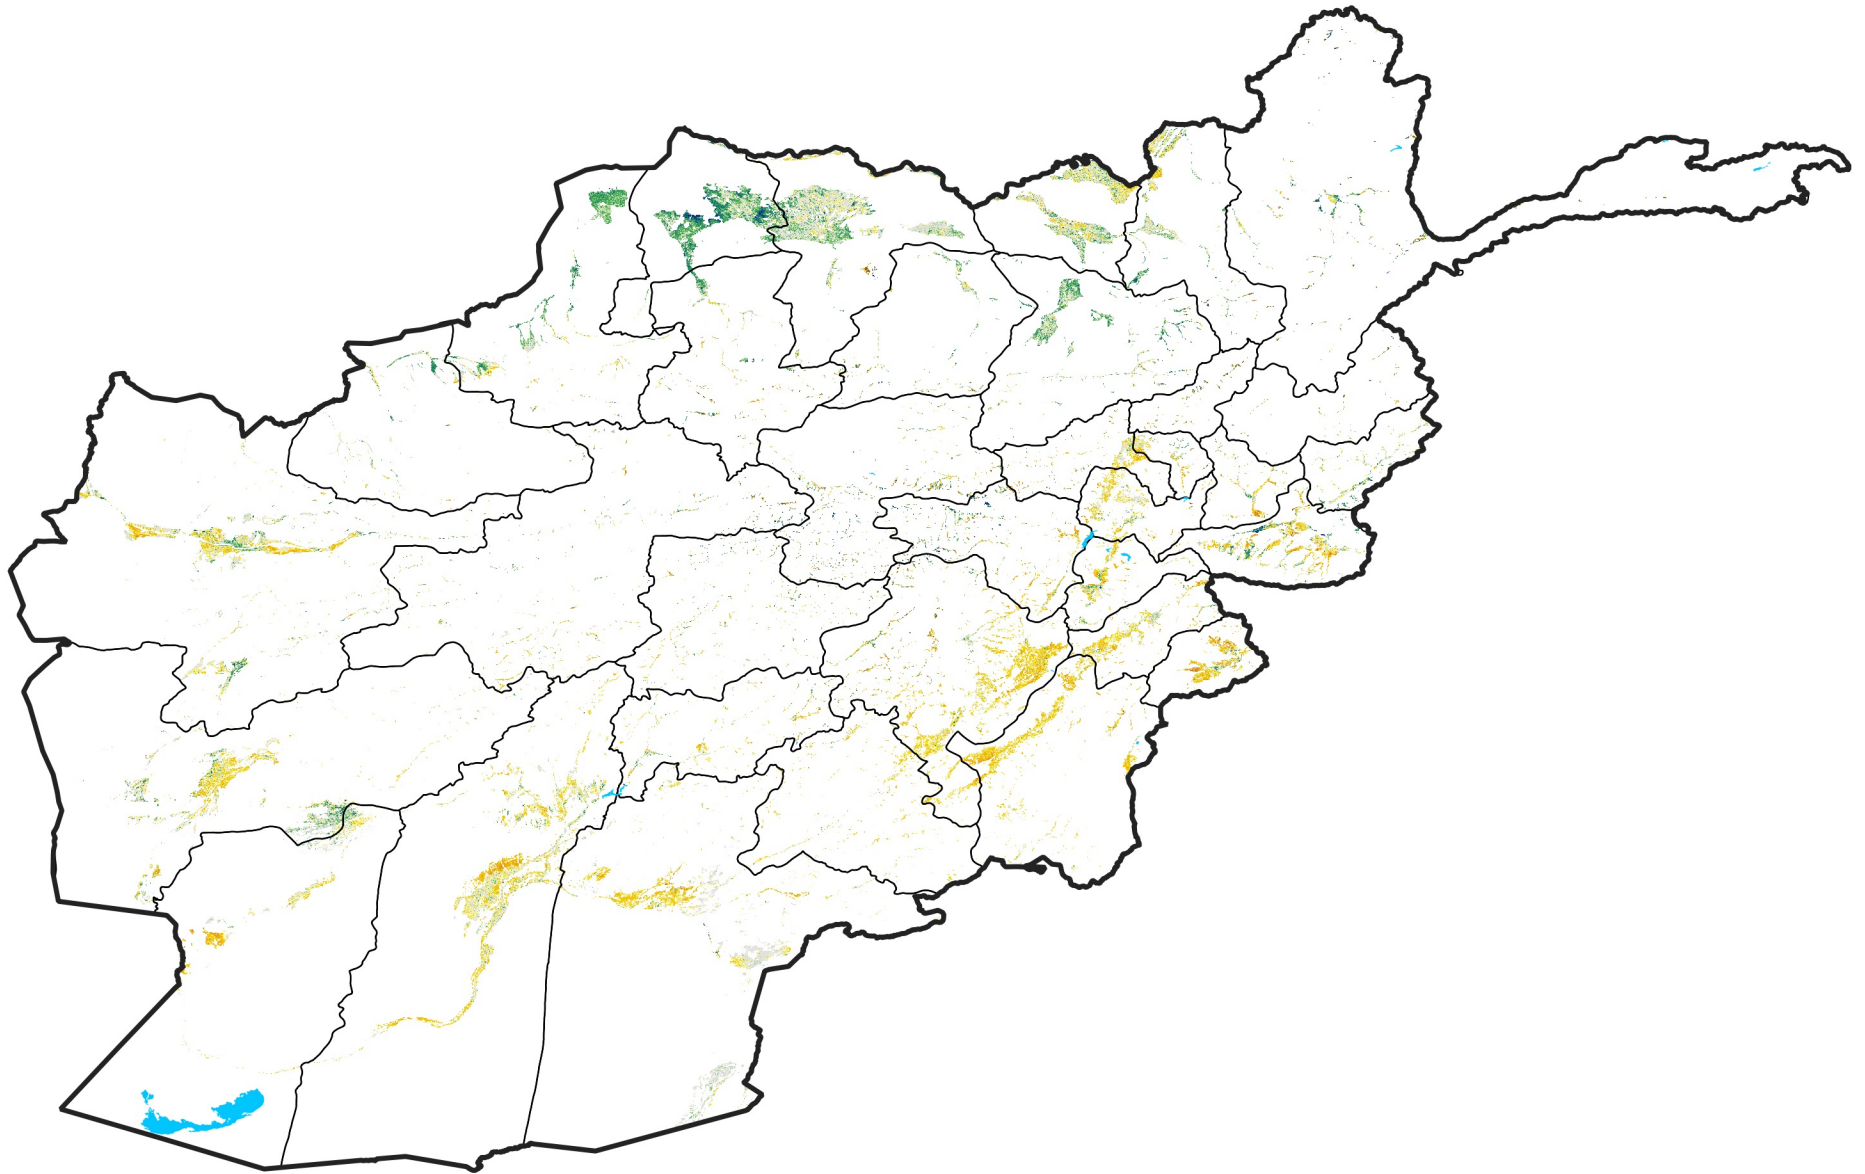

Afghanistan Irrigated Agricultural Areas

Percent of Mean NDVI

2004 / mean (2003 - 2022)

Period 35 / December 11 - 20, 2004

Percent of Normal