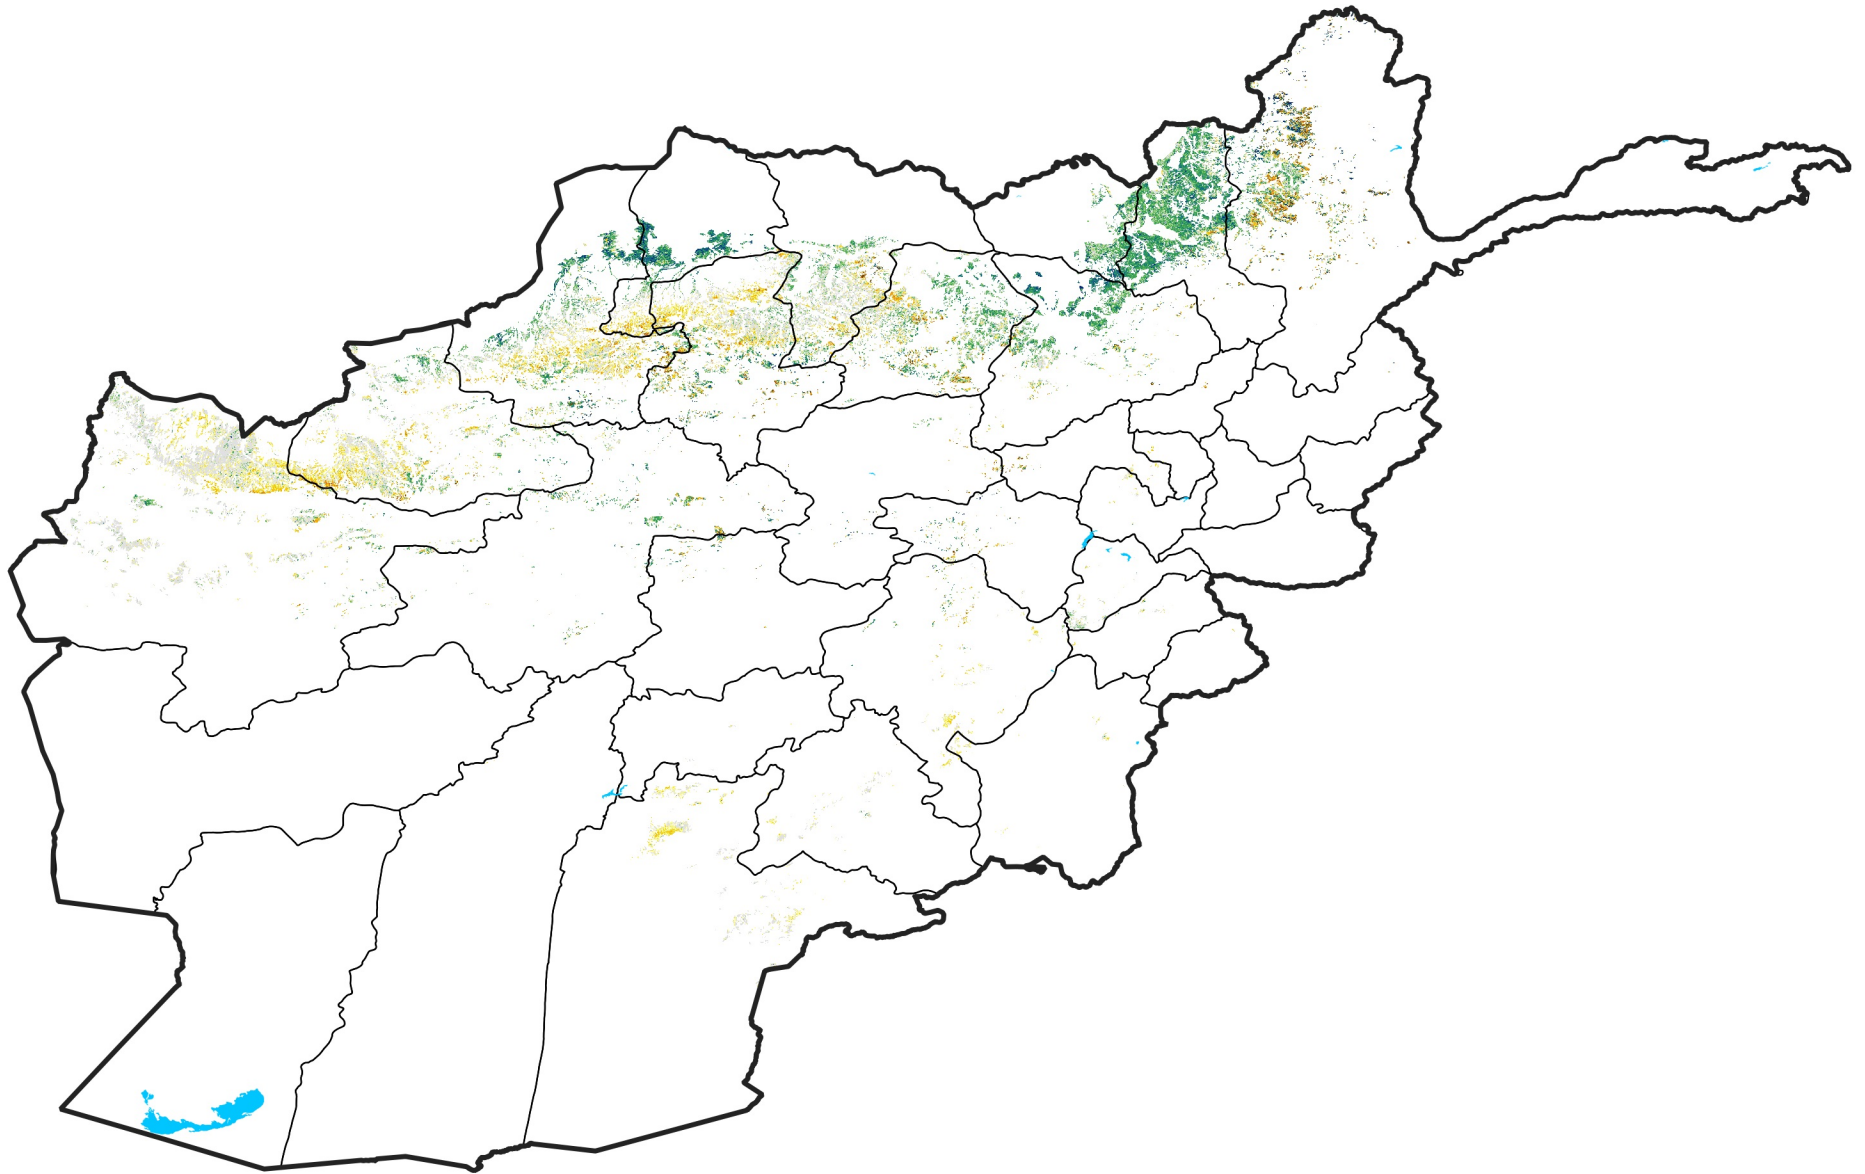

Afghanistan Rainfed Agricultural Areas

Percent of Mean NDVI

2004 / mean (2003 - 2022)

Period 35 / December 11 - 20, 2004

Percent of Normal