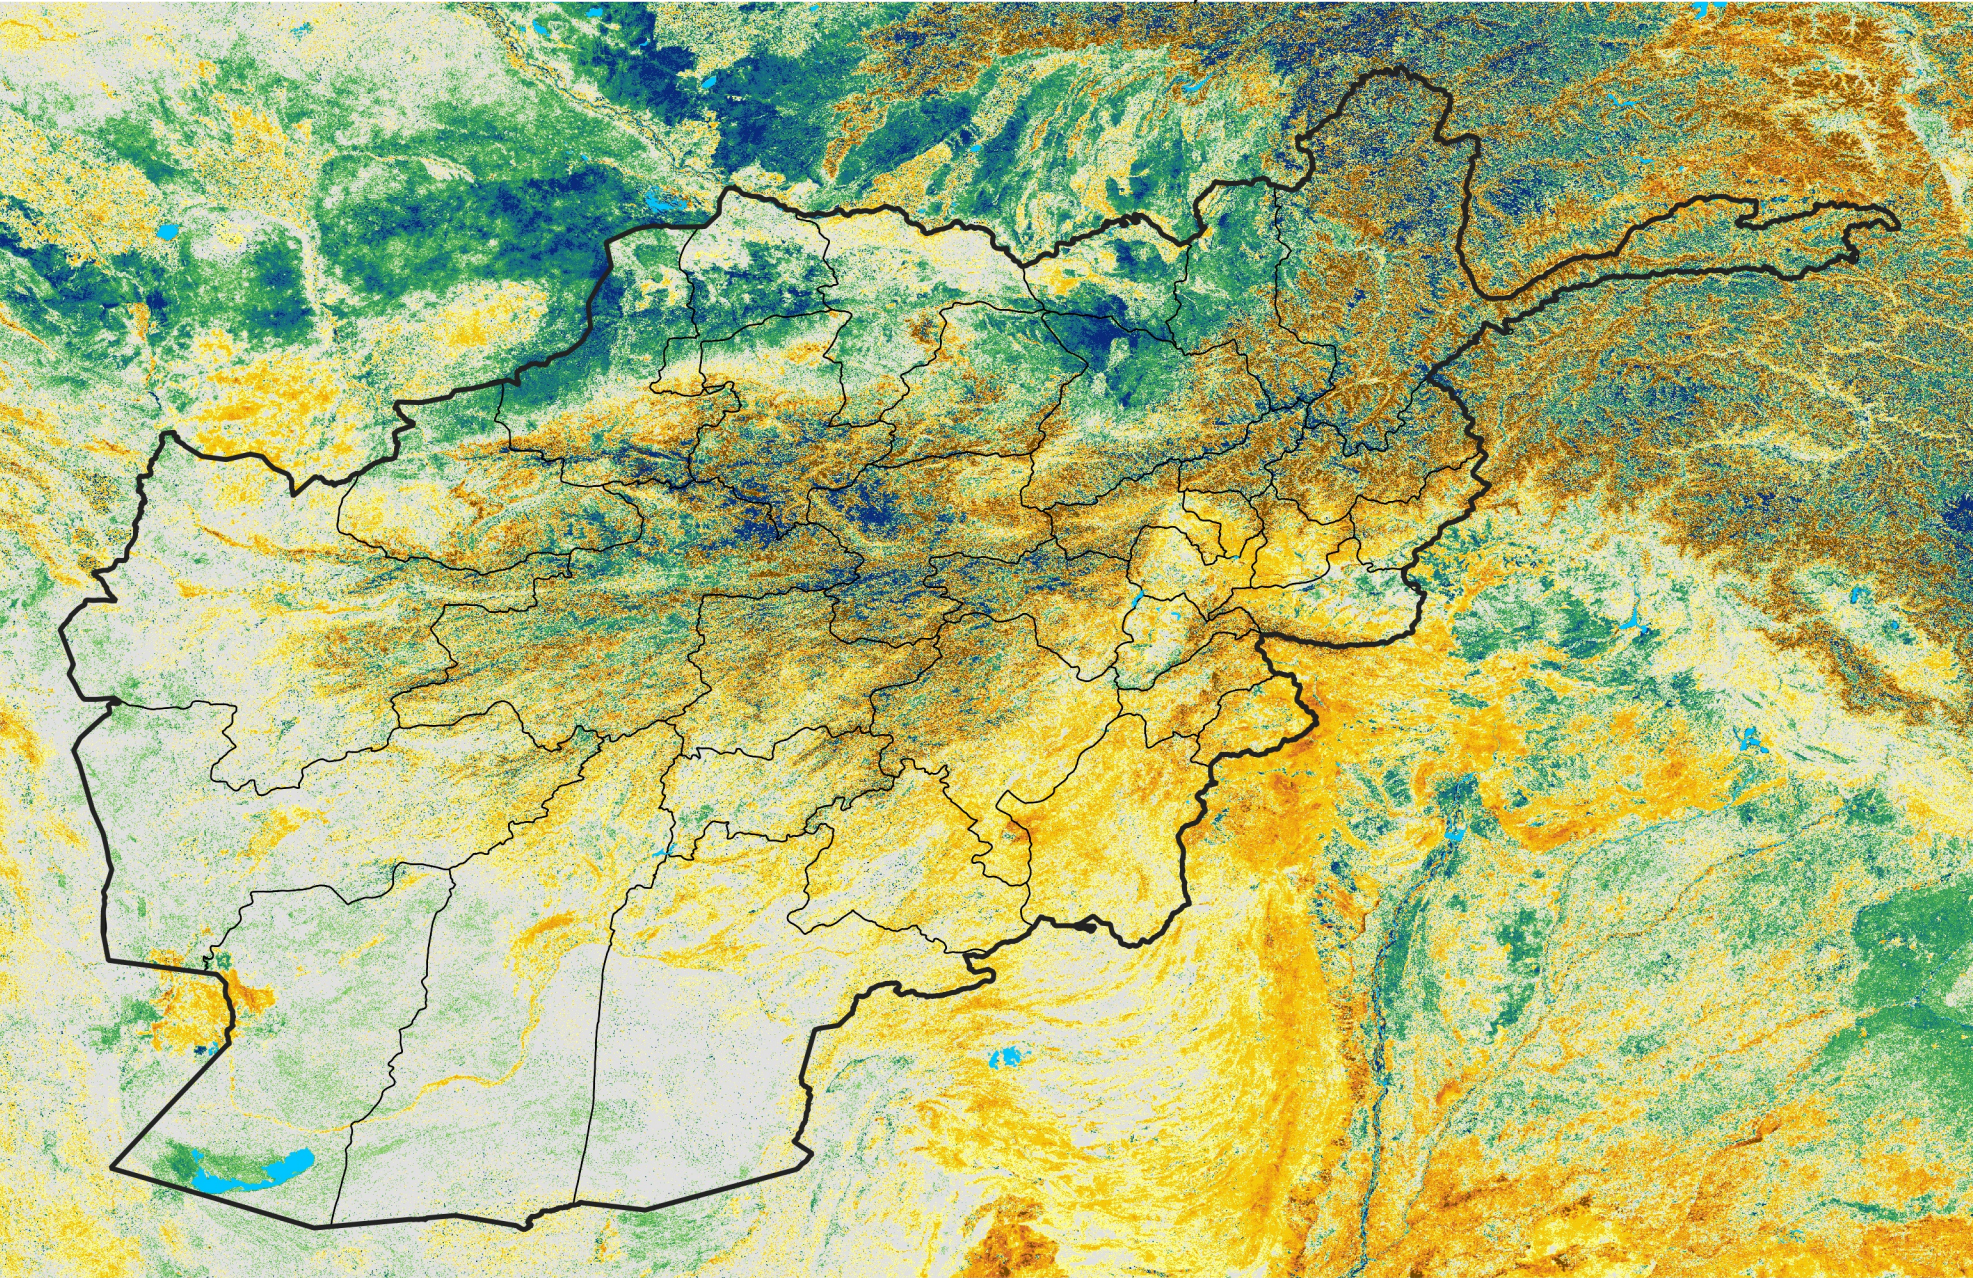

Afghanistan

Percent of Mean NDVI

2004 / mean (2003 - 2022)

Period 36 / December 21 - 31, 2004

Percent of Normal