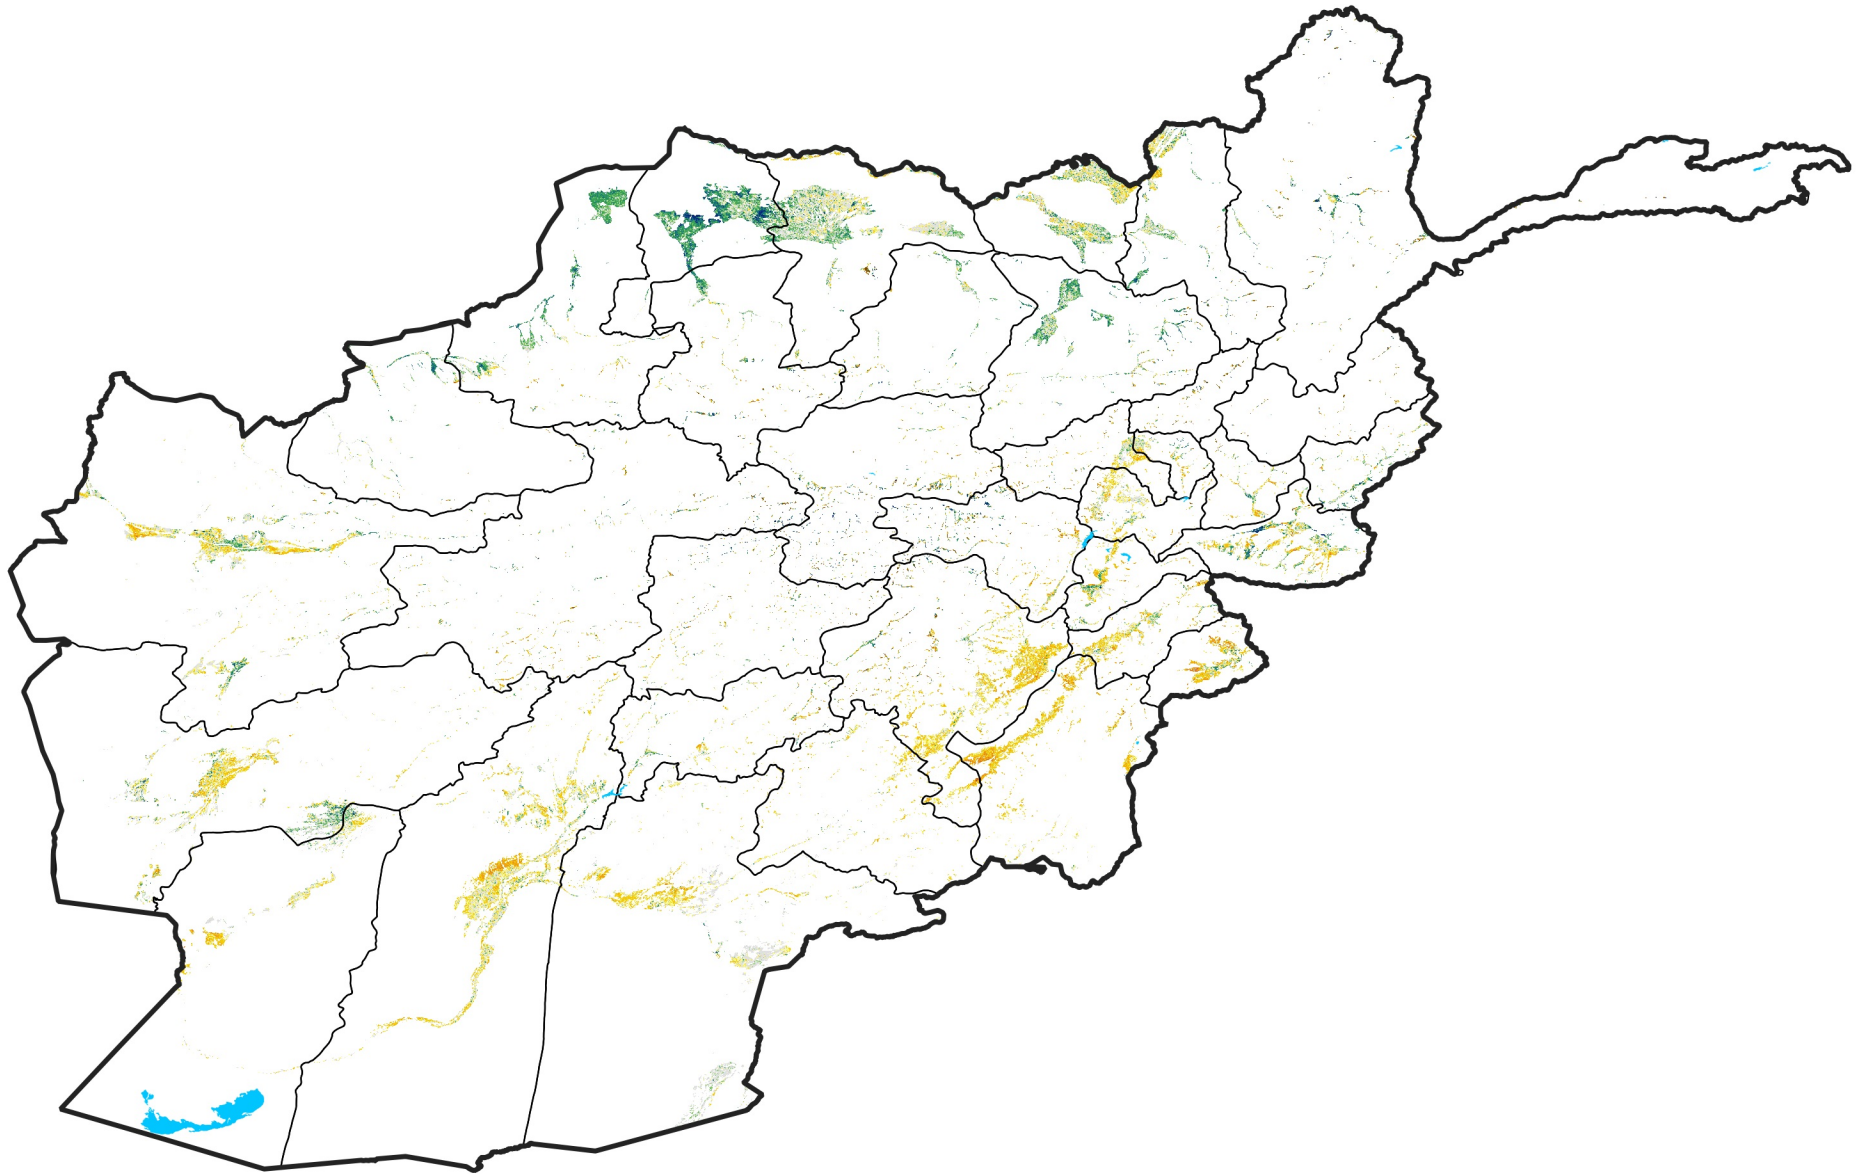

Afghanistan Irrigated Agricultural Areas

Percent of Mean NDVI

2004 / mean (2003 - 2022)

Period 36 / December 21 - 31, 2004

Percent of Normal