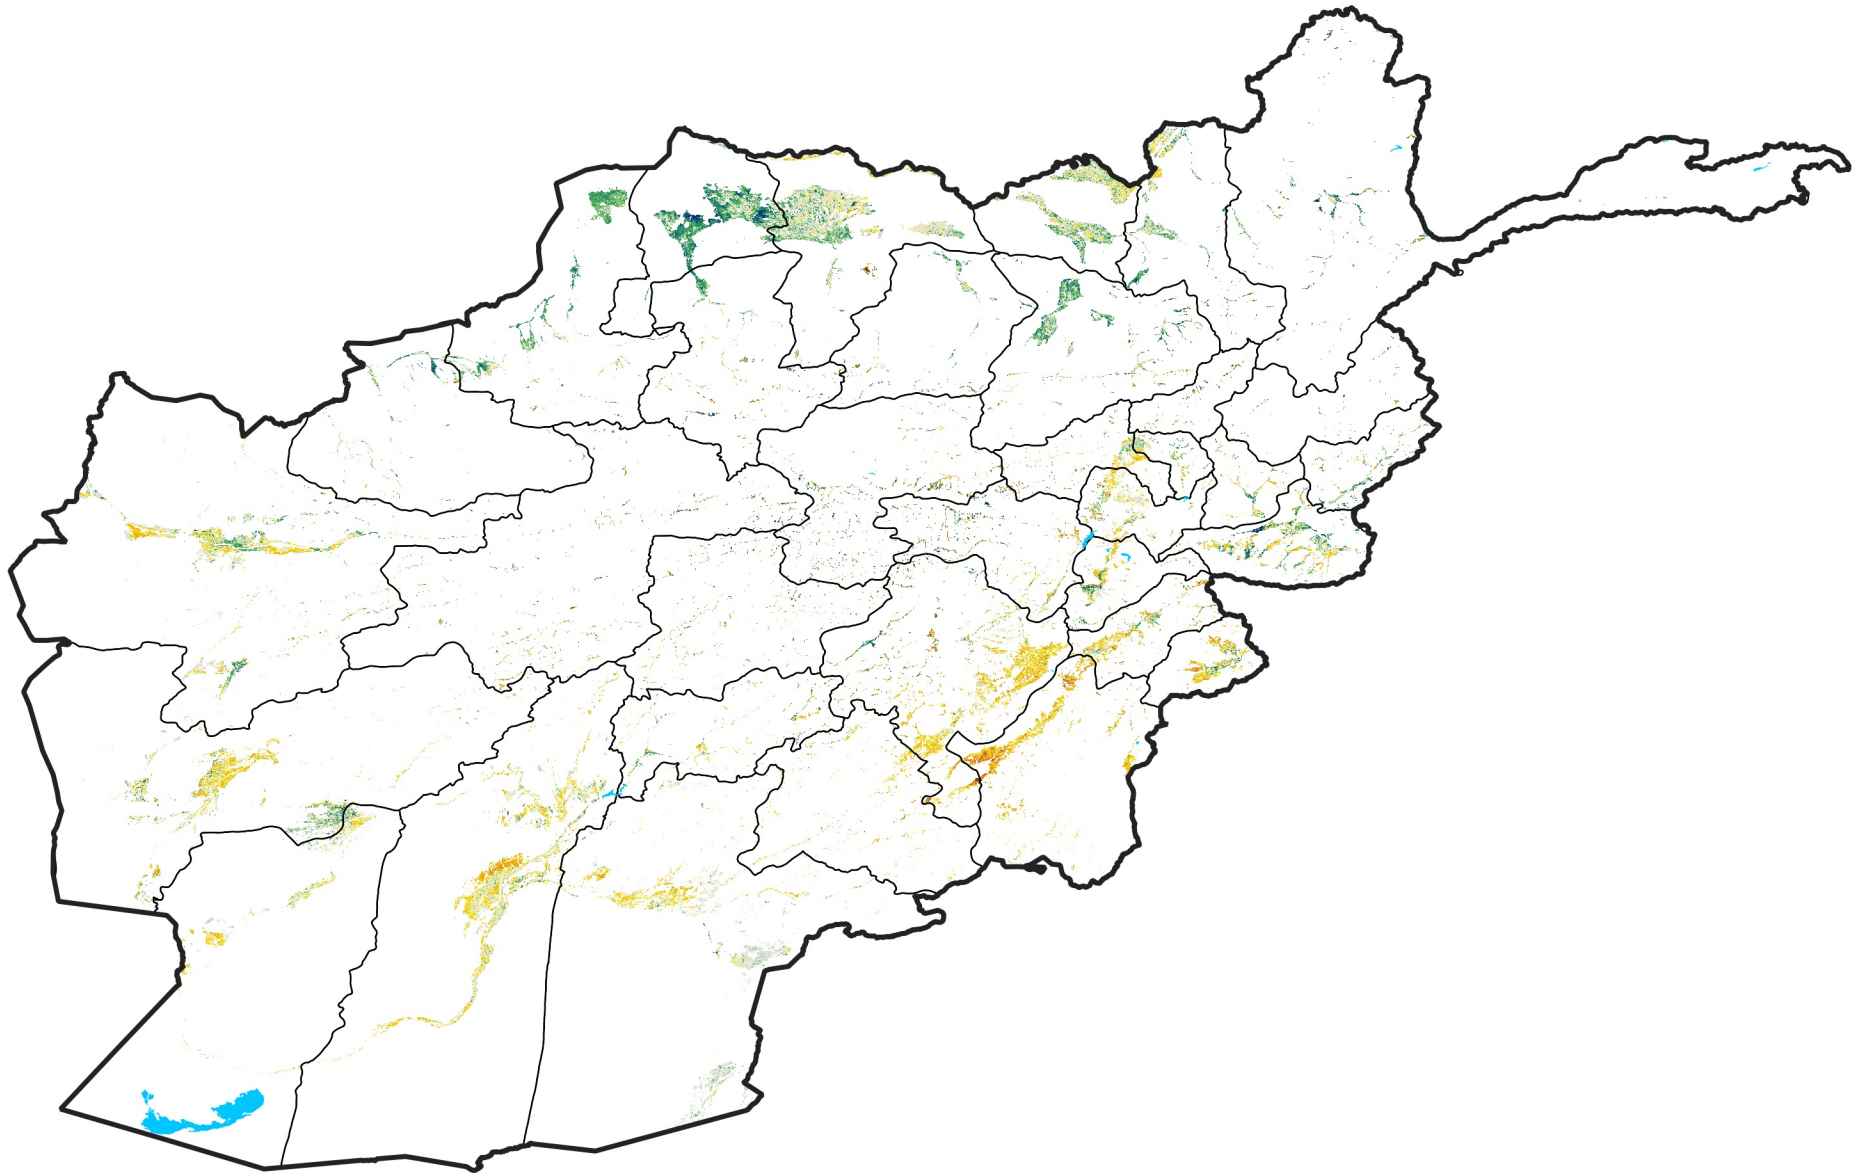

Afghanistan Irrigated Agricultural Areas

Percent of Mean NDVI

2005 / mean (2003 - 2022)

Period 01 / January 01 - 10, 2005

Percent of Normal