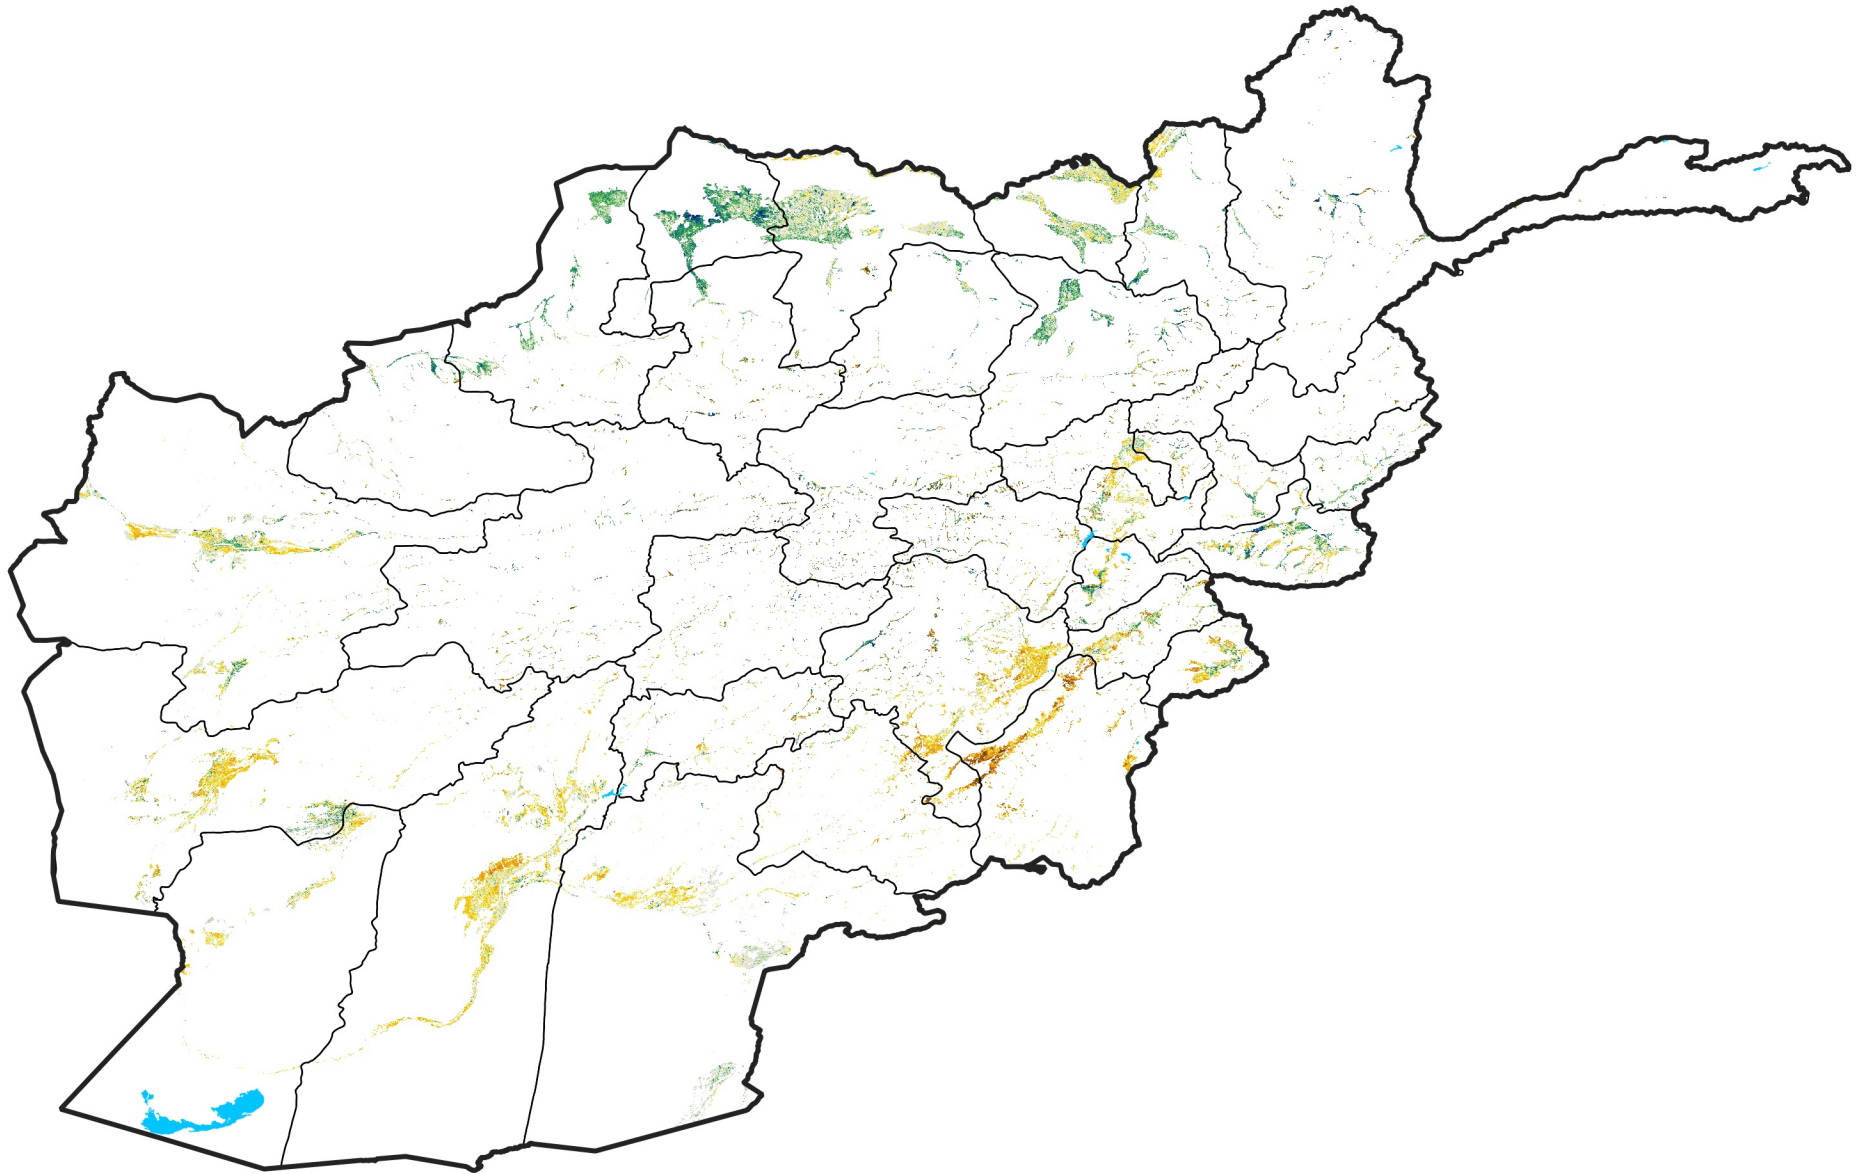

Afghanistan Irrigated Agricultural Areas

Percent of Mean NDVI

2005 / mean (2003 - 2022)

Period 02 / January 11 - 20, 2005

Percent of Normal