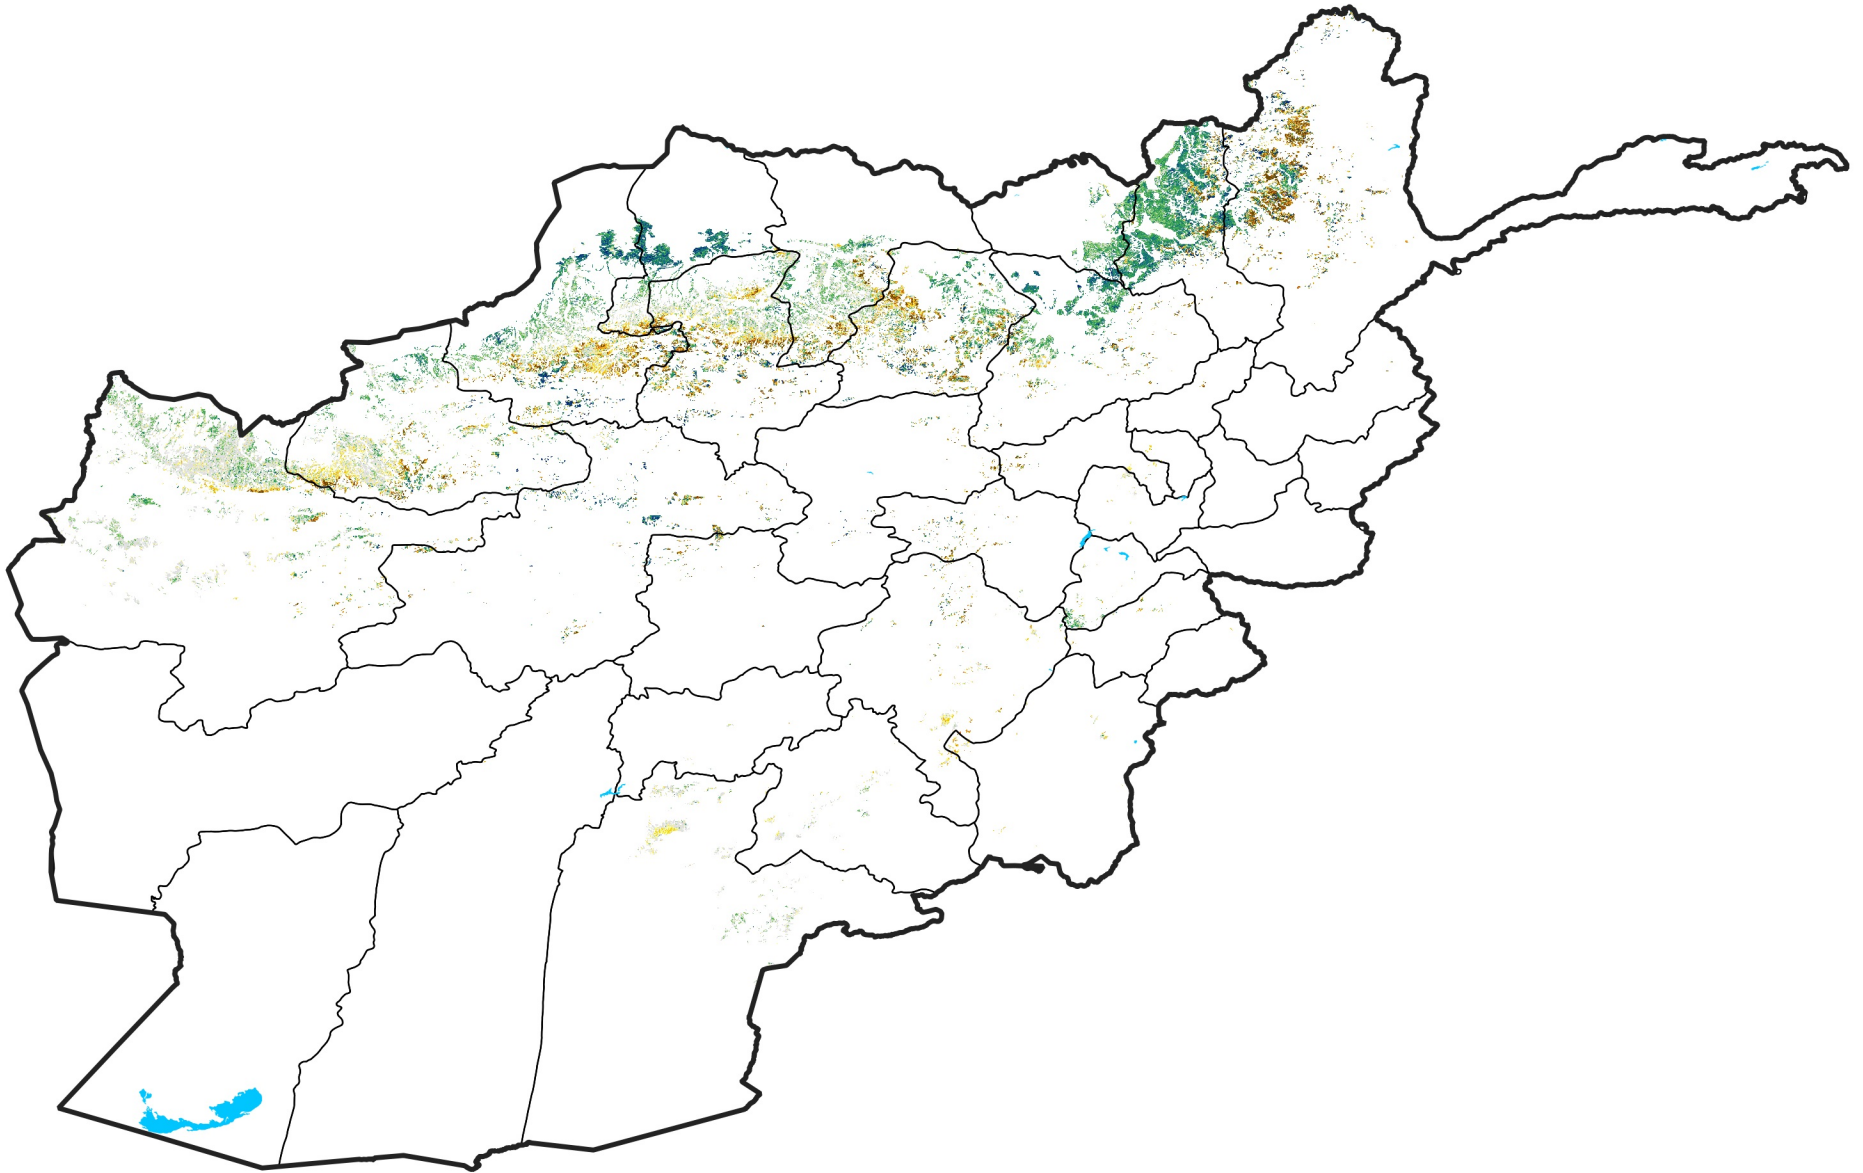

Afghanistan Rainfed Agricultural Areas

Percent of Mean NDVI

2005 / mean (2003 - 2022)

Period 02 / January 11 - 20, 2005

Percent of Normal