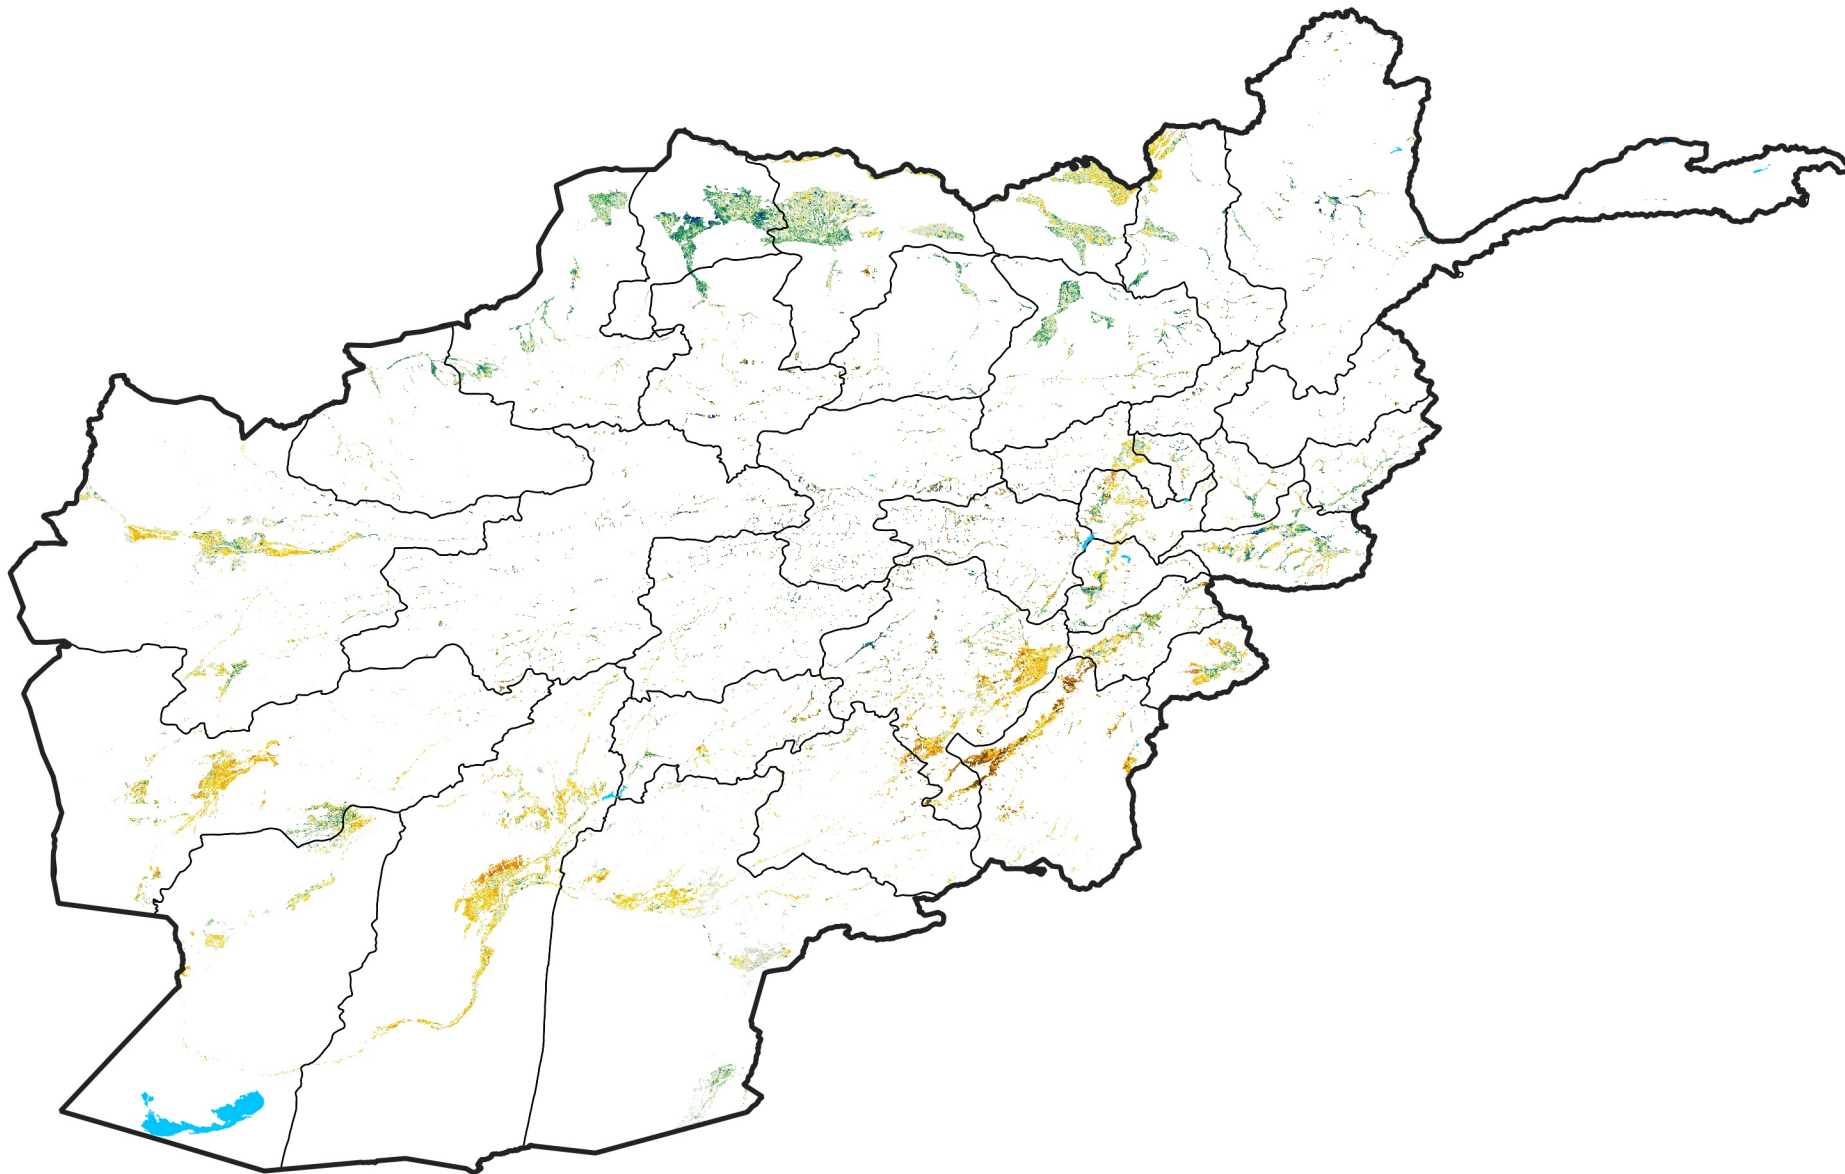

Afghanistan Irrigated Agricultural Areas

Percent of Mean NDVI

2005 / mean (2003 - 2022)

Period 03 / January 21 - 31, 2005

Percent of Normal