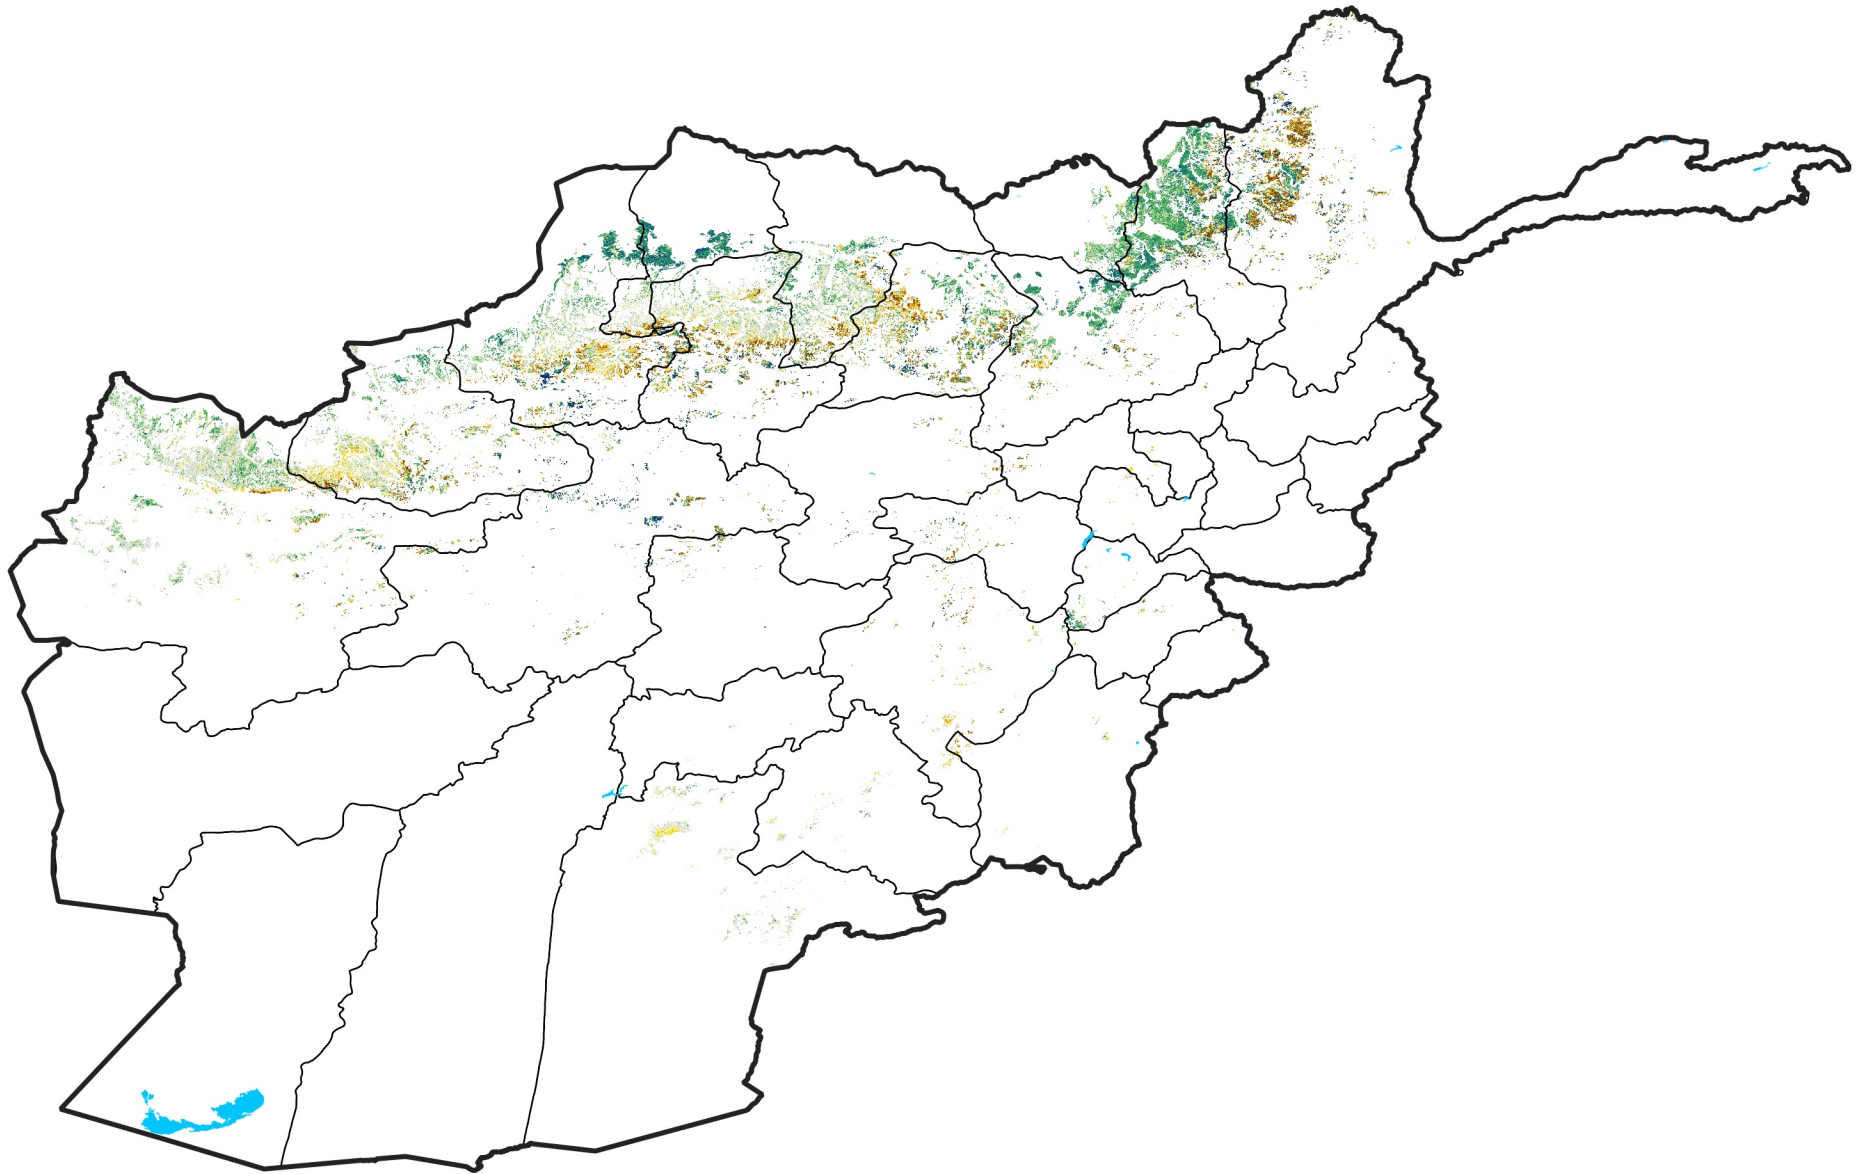

Afghanistan Rainfed Agricultural Areas

Percent of Mean NDVI

2005 / mean (2003 - 2022)

Period 03 / January 21 - 31, 2005

Percent of Normal