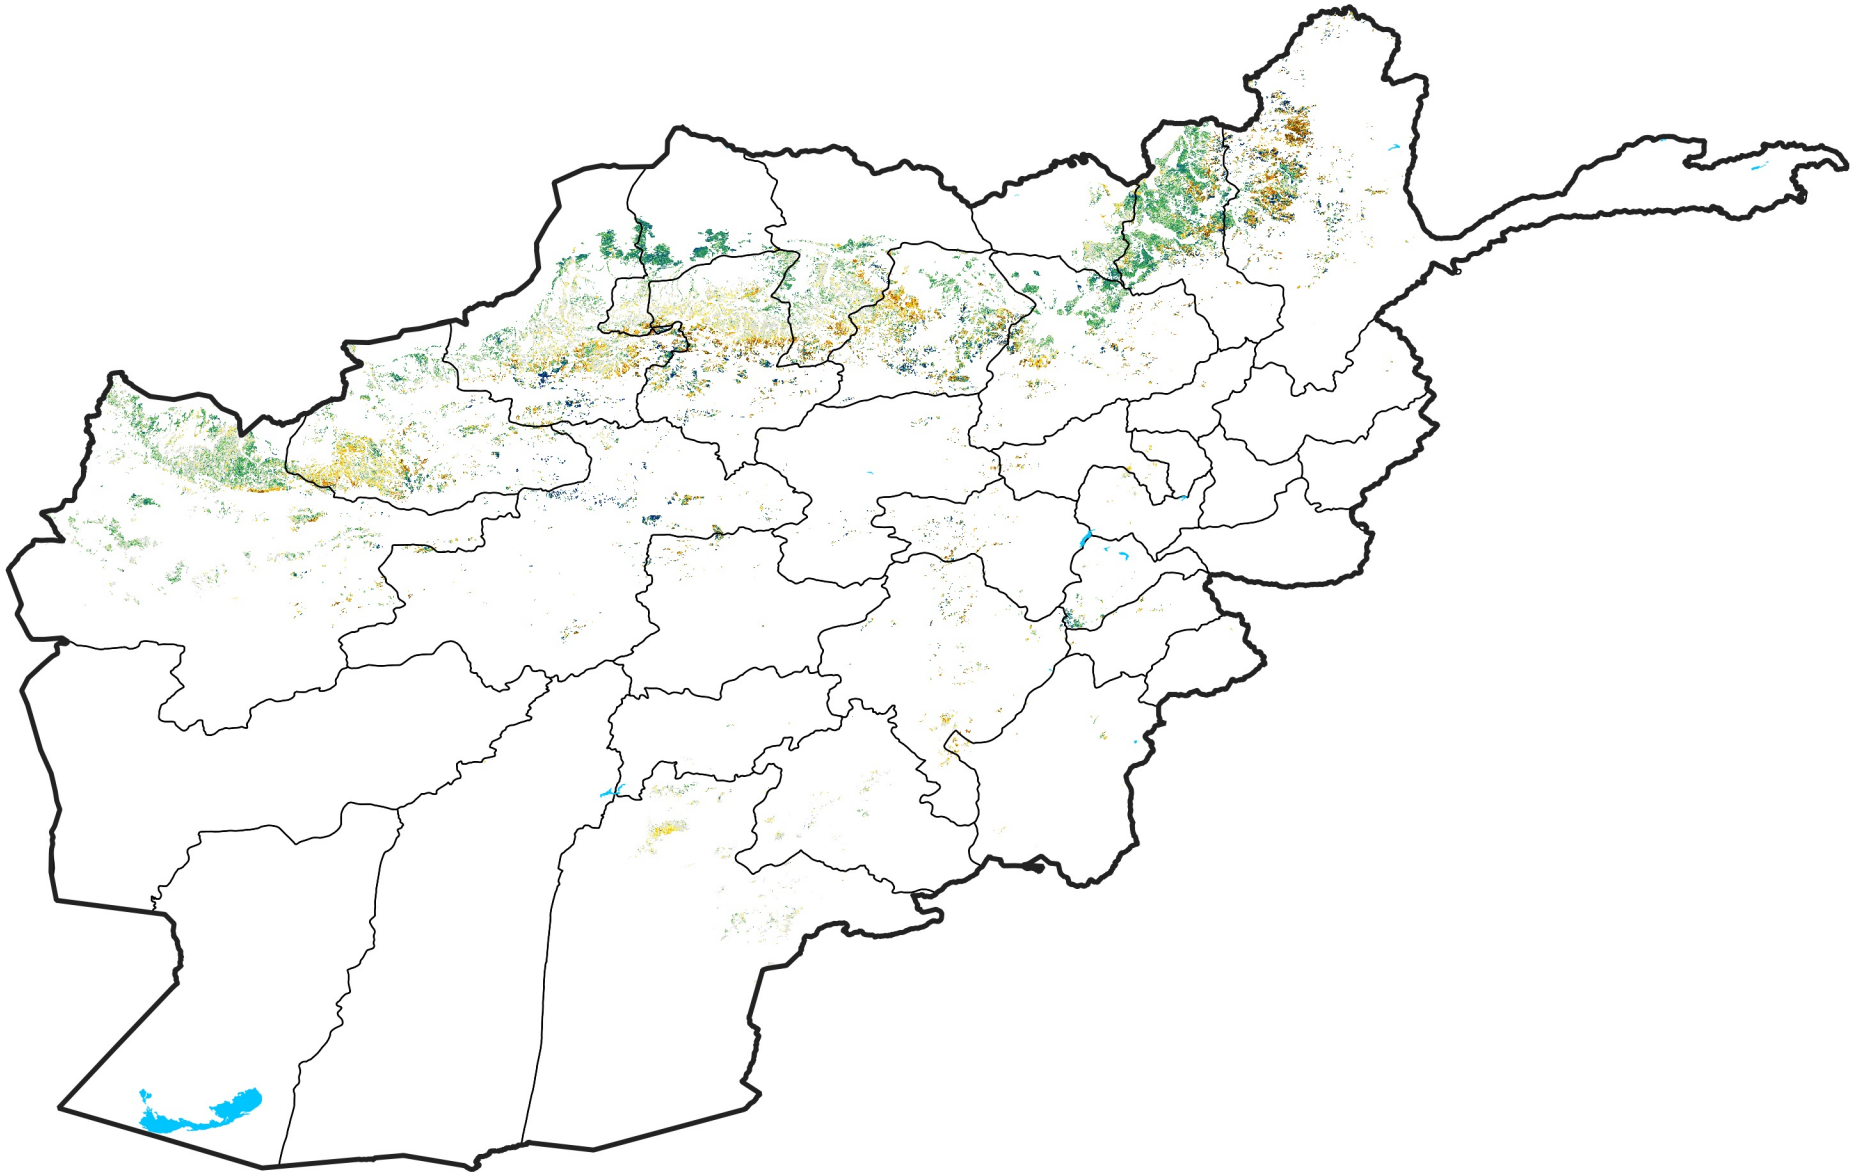

Afghanistan Rainfed Agricultural Areas

Percent of Mean NDVI

2005 / mean (2003 - 2022)

Period 04 / February 01 - 10, 2005

Percent of Normal