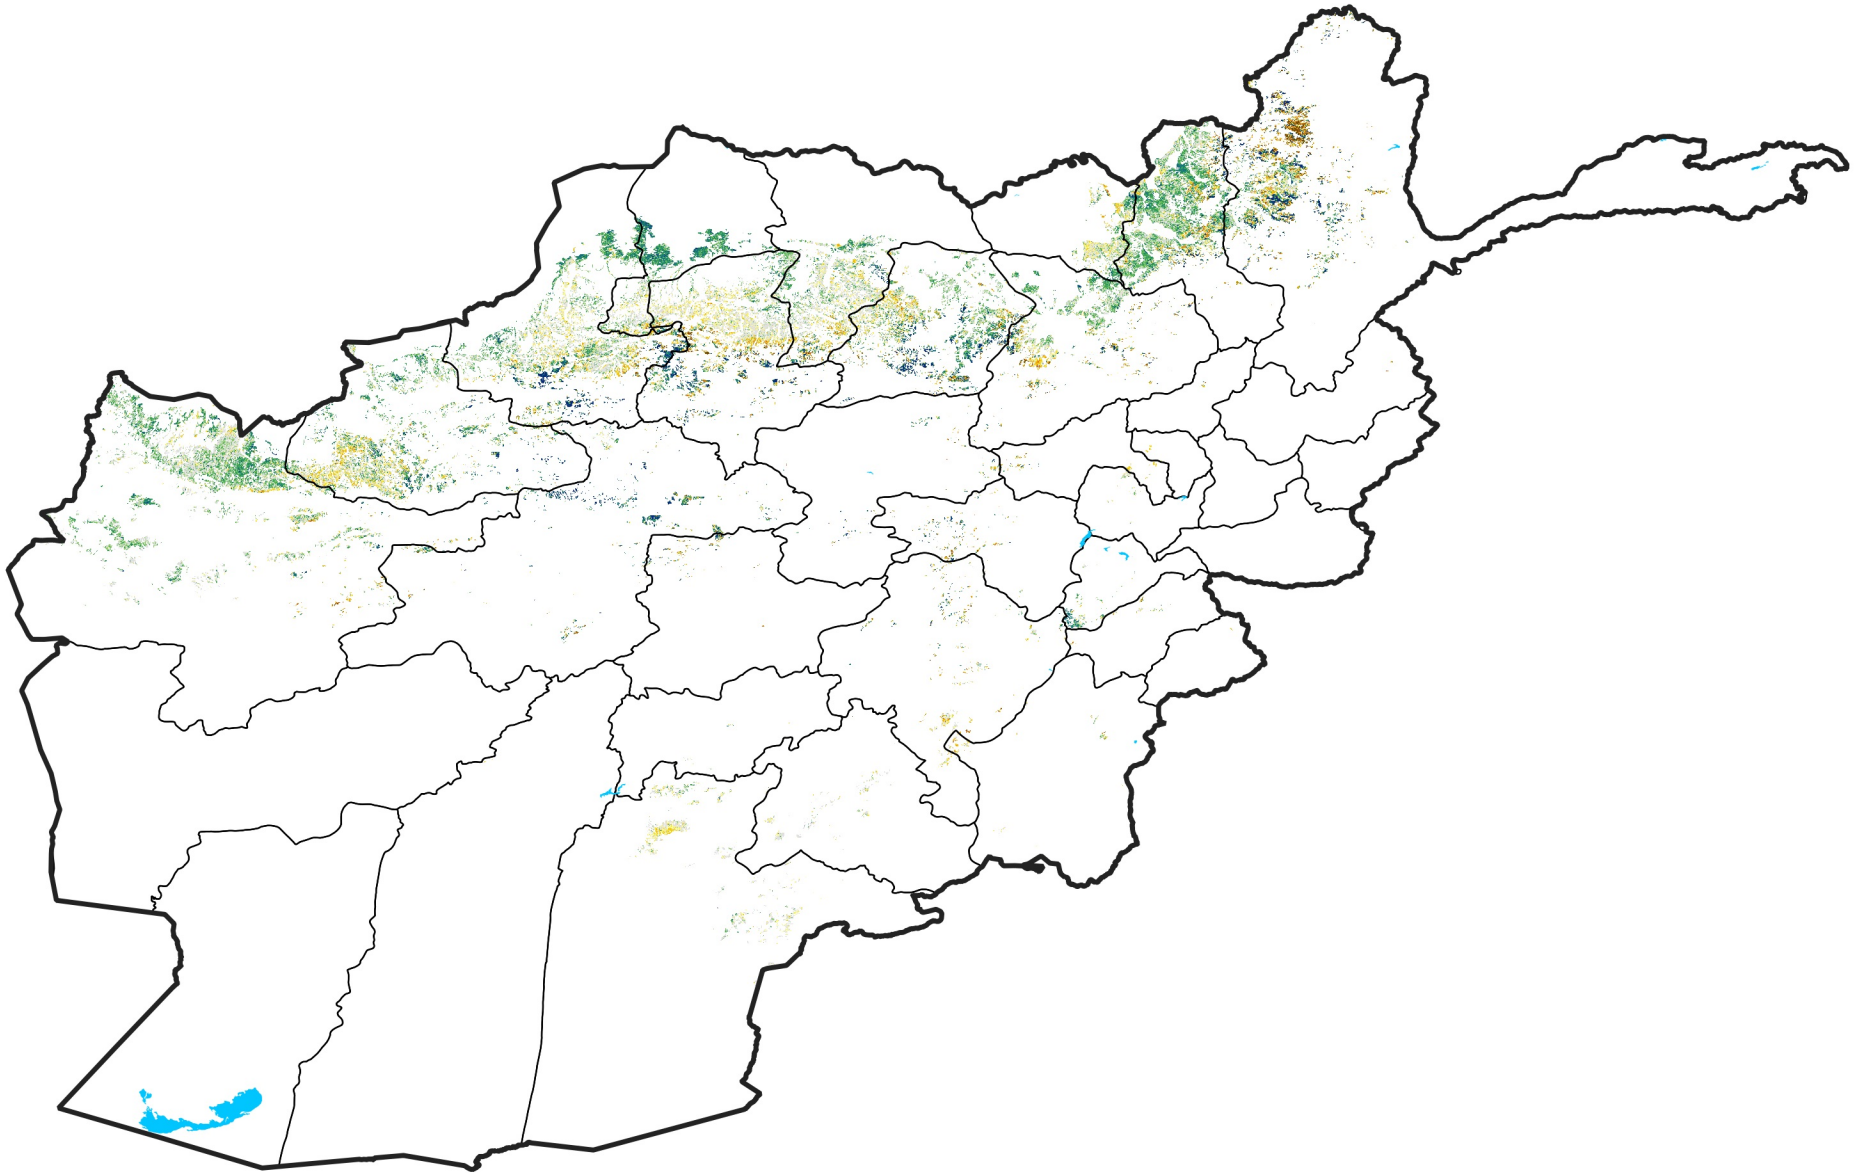

Afghanistan Rainfed Agricultural Areas

Percent of Mean NDVI

2005 / mean (2003 - 2022)

Period 05 / February 11 - 20, 2005

Percent of Normal