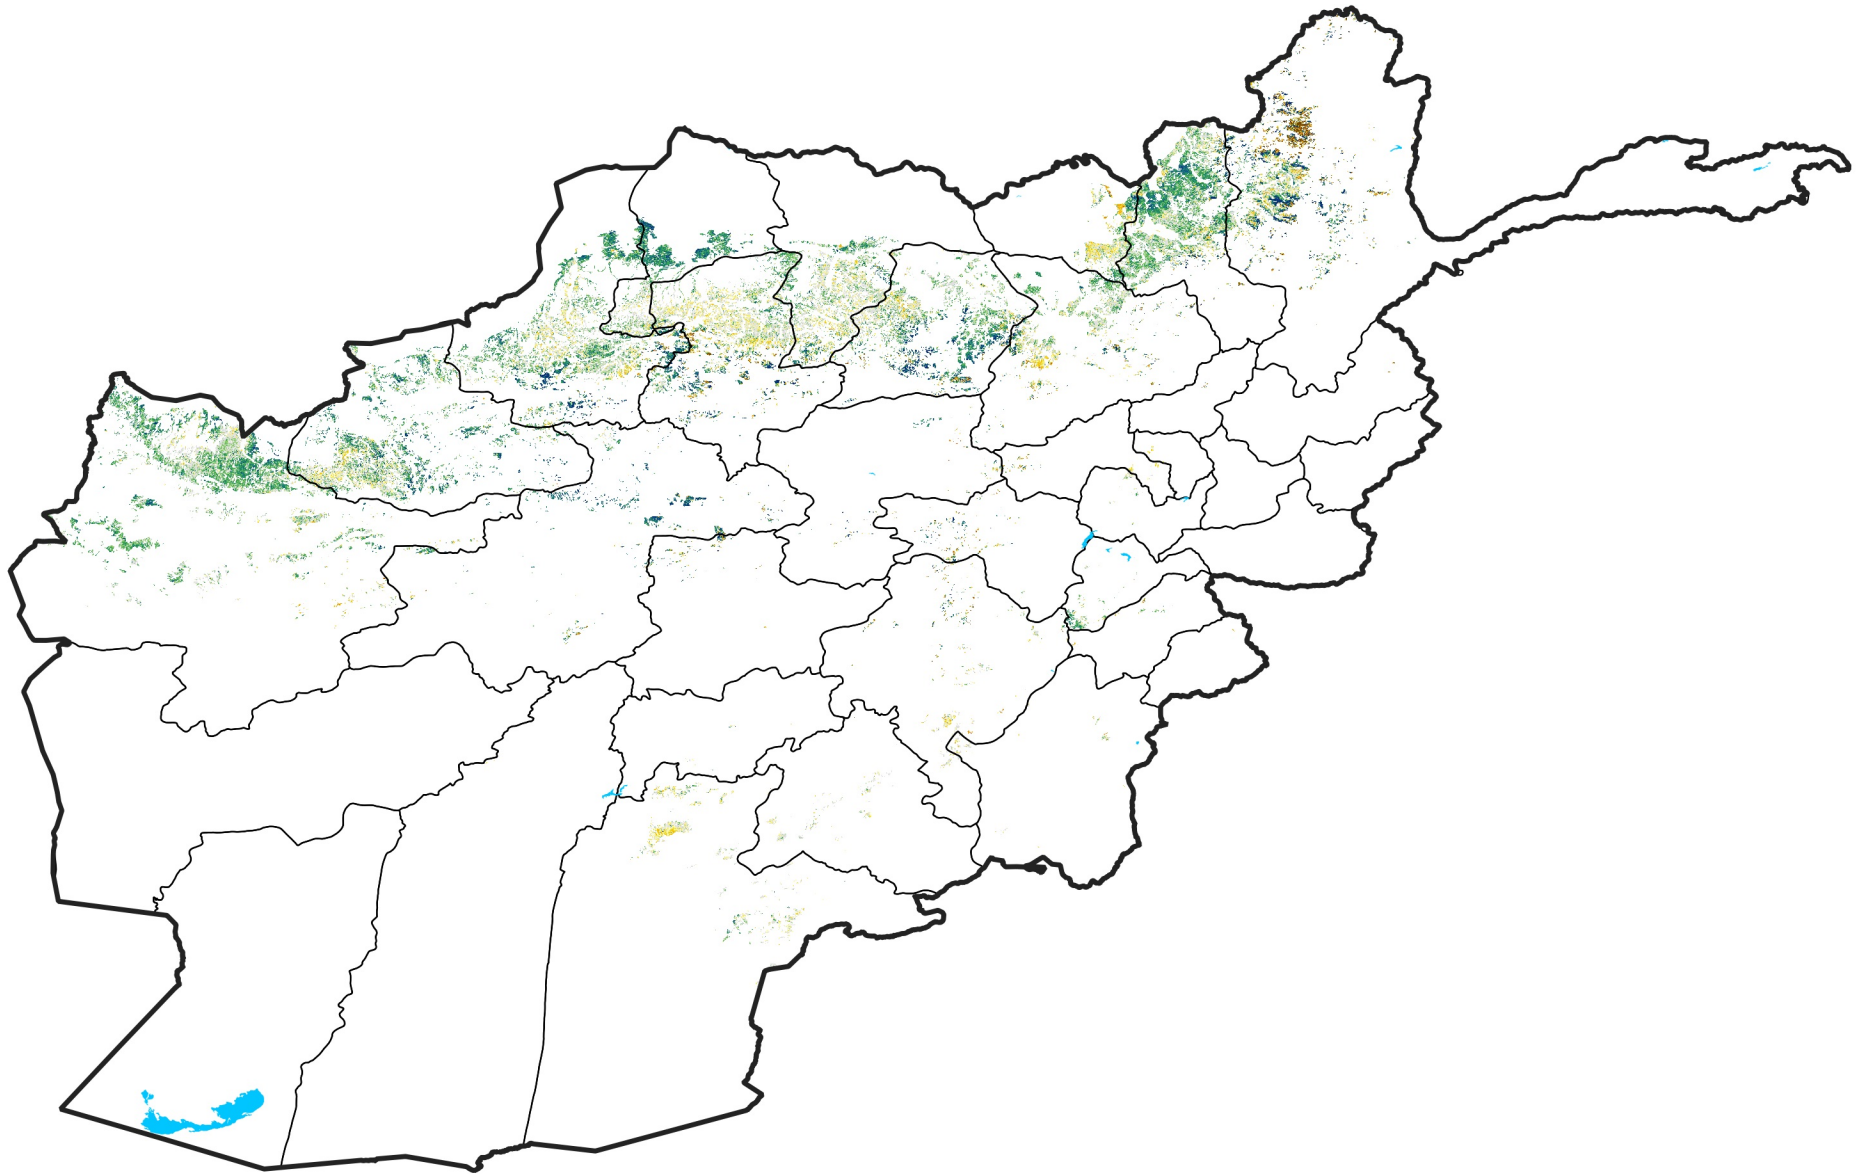

Afghanistan Rainfed Agricultural Areas

Percent of Mean NDVI

2005 / mean (2003 - 2022)

Period 06 / February 21 - 28, 2005

Percent of Normal