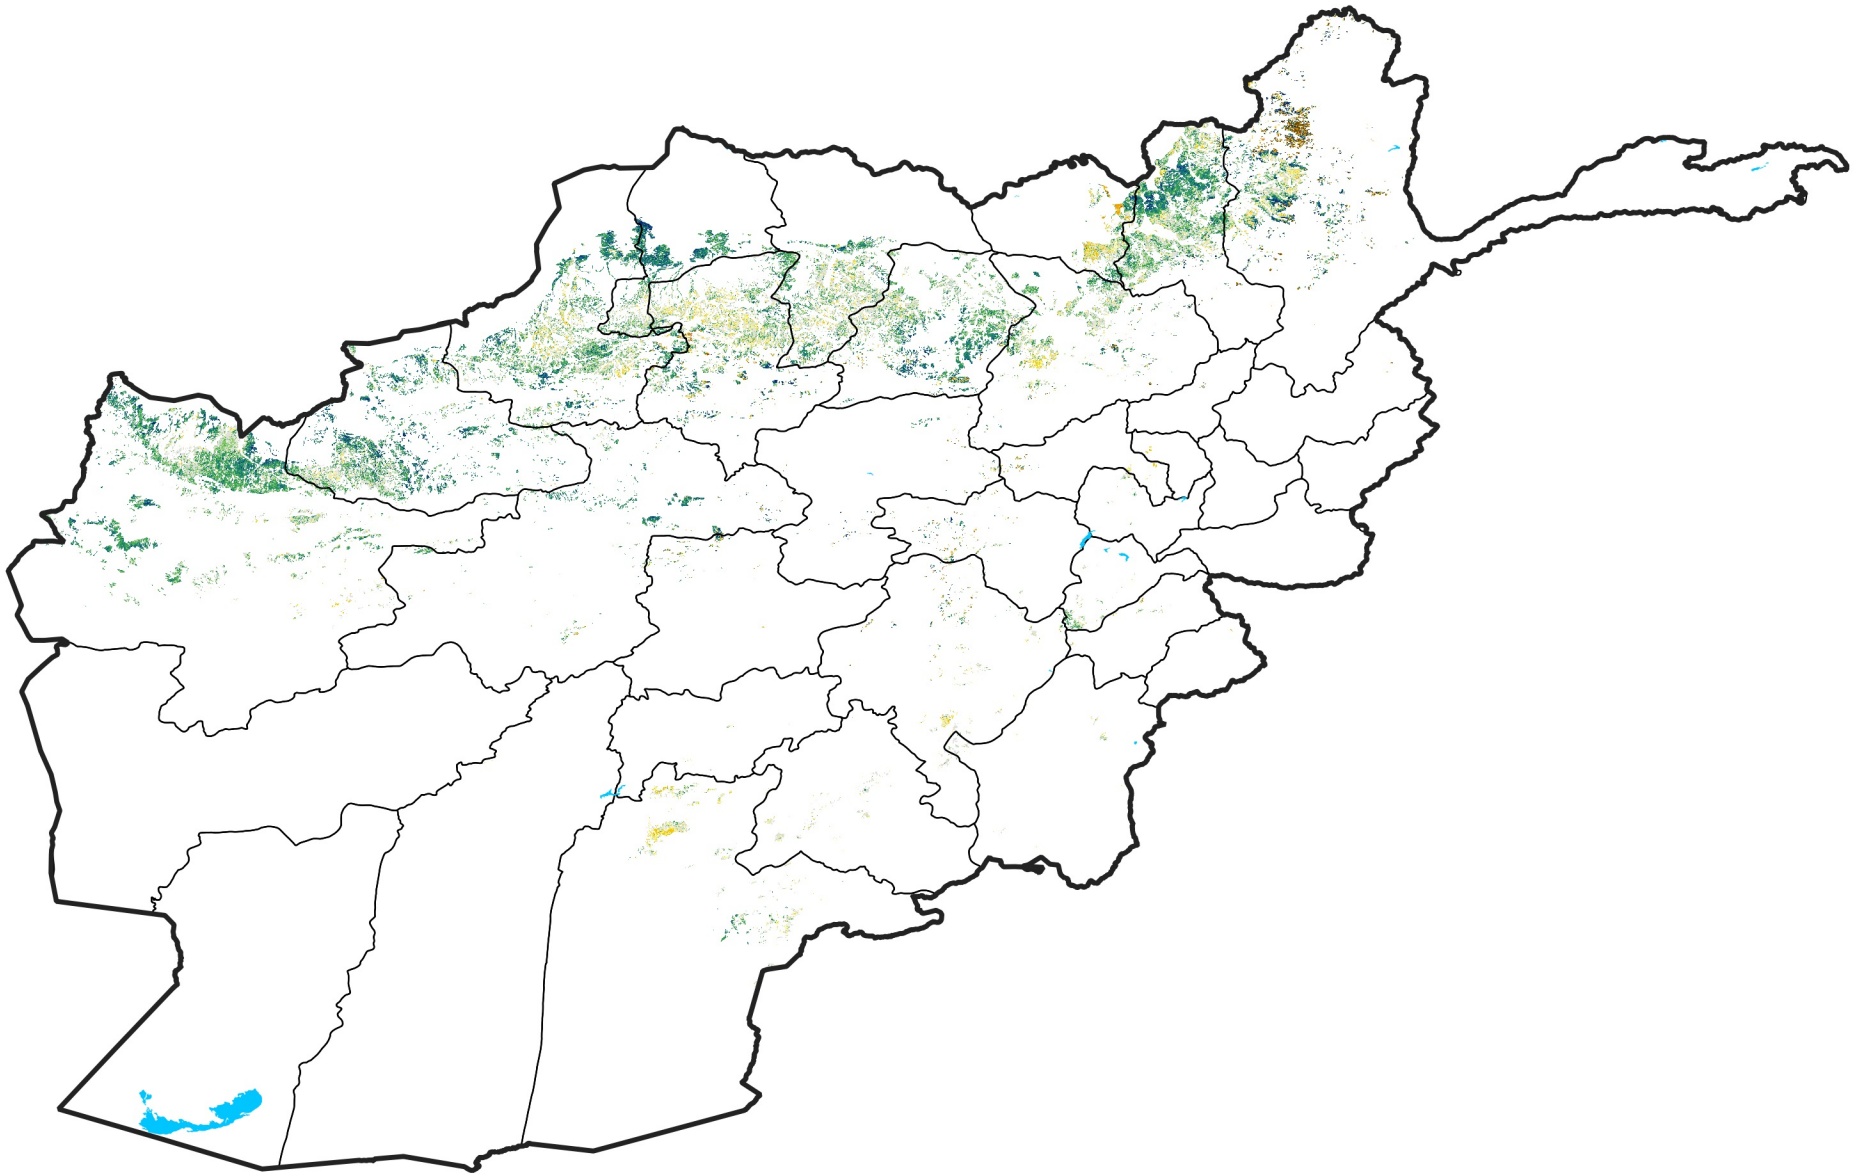

Afghanistan Rainfed Agricultural Areas

Percent of Mean NDVI

2005 / mean (2003 - 2022)

Period 07 / March 01 - 10, 2005

Percent of Normal