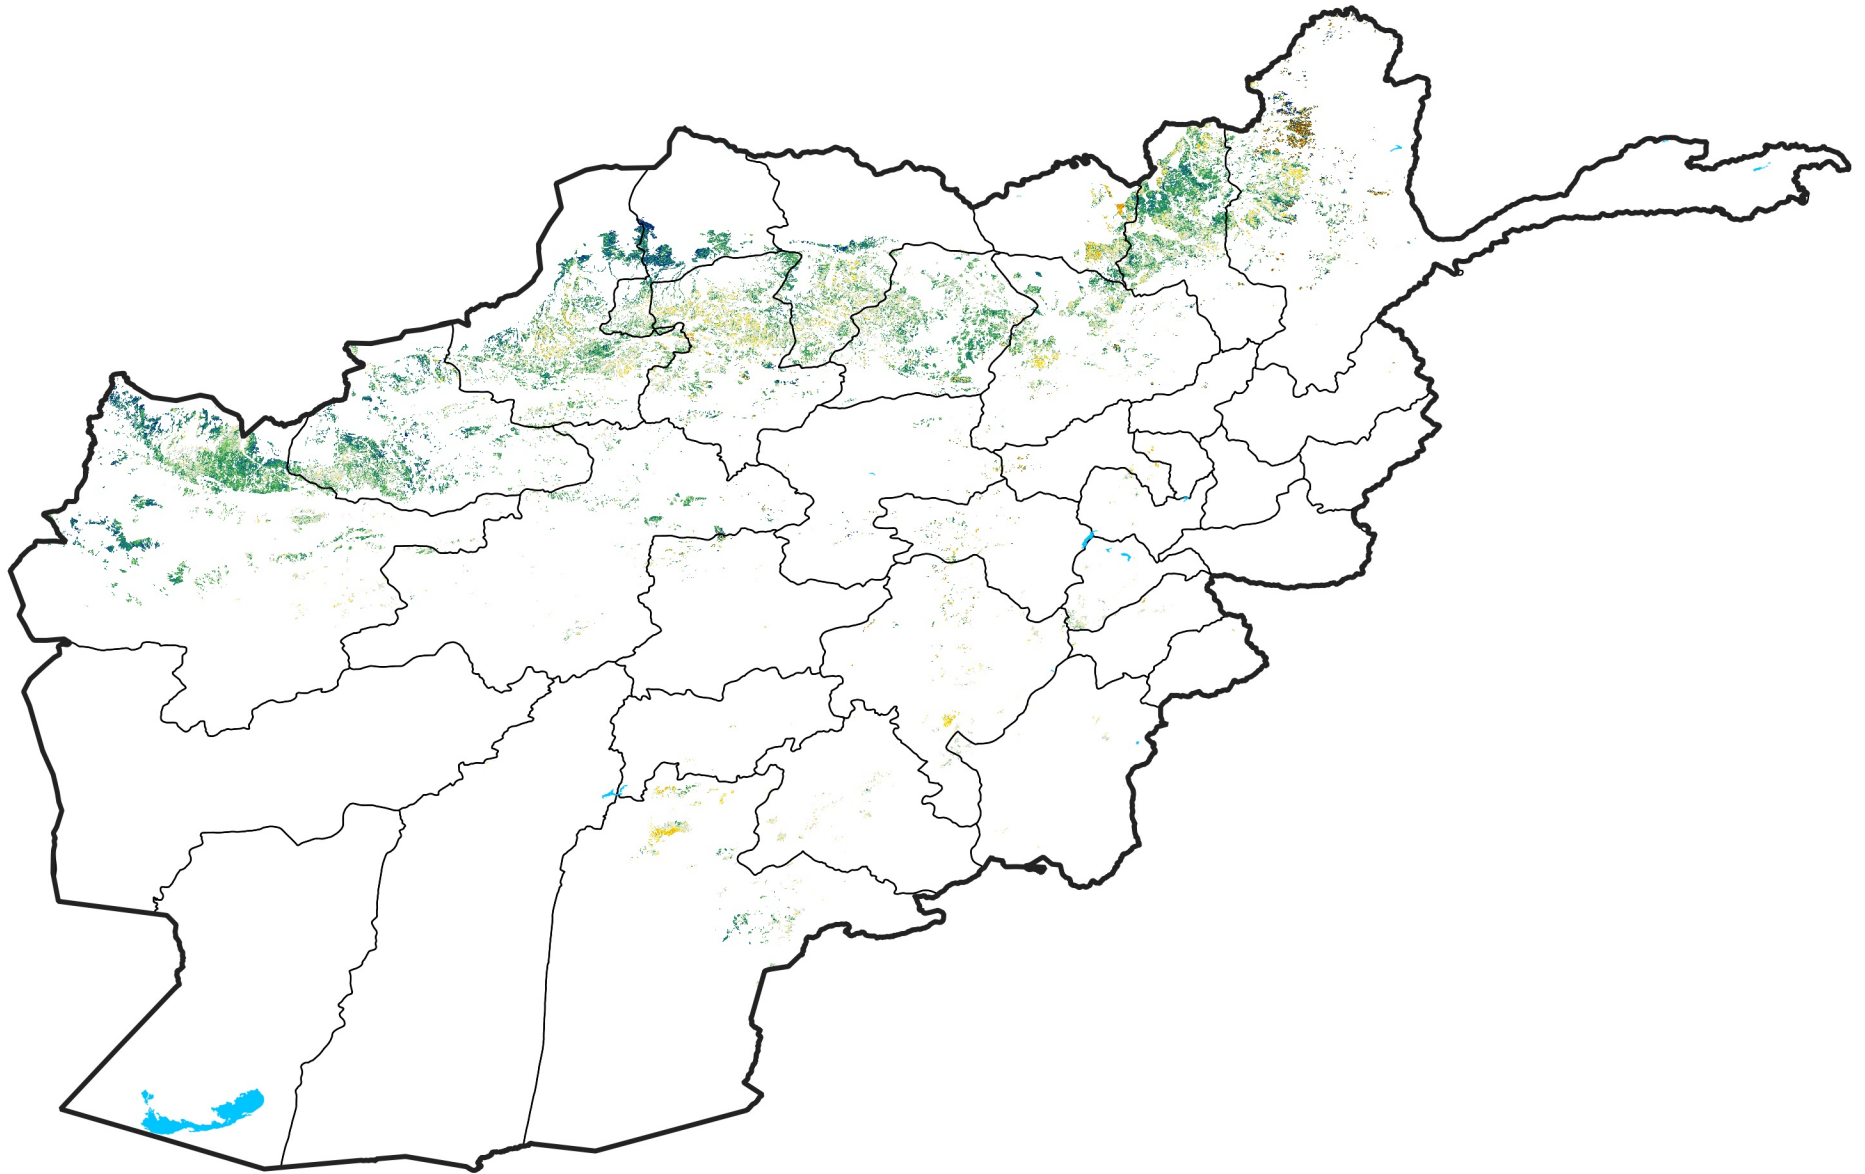

Afghanistan Rainfed Agricultural Areas

Percent of Mean NDVI

2005 / mean (2003 - 2022)

Period 08 / March 11 - 20, 2005

Percent of Normal