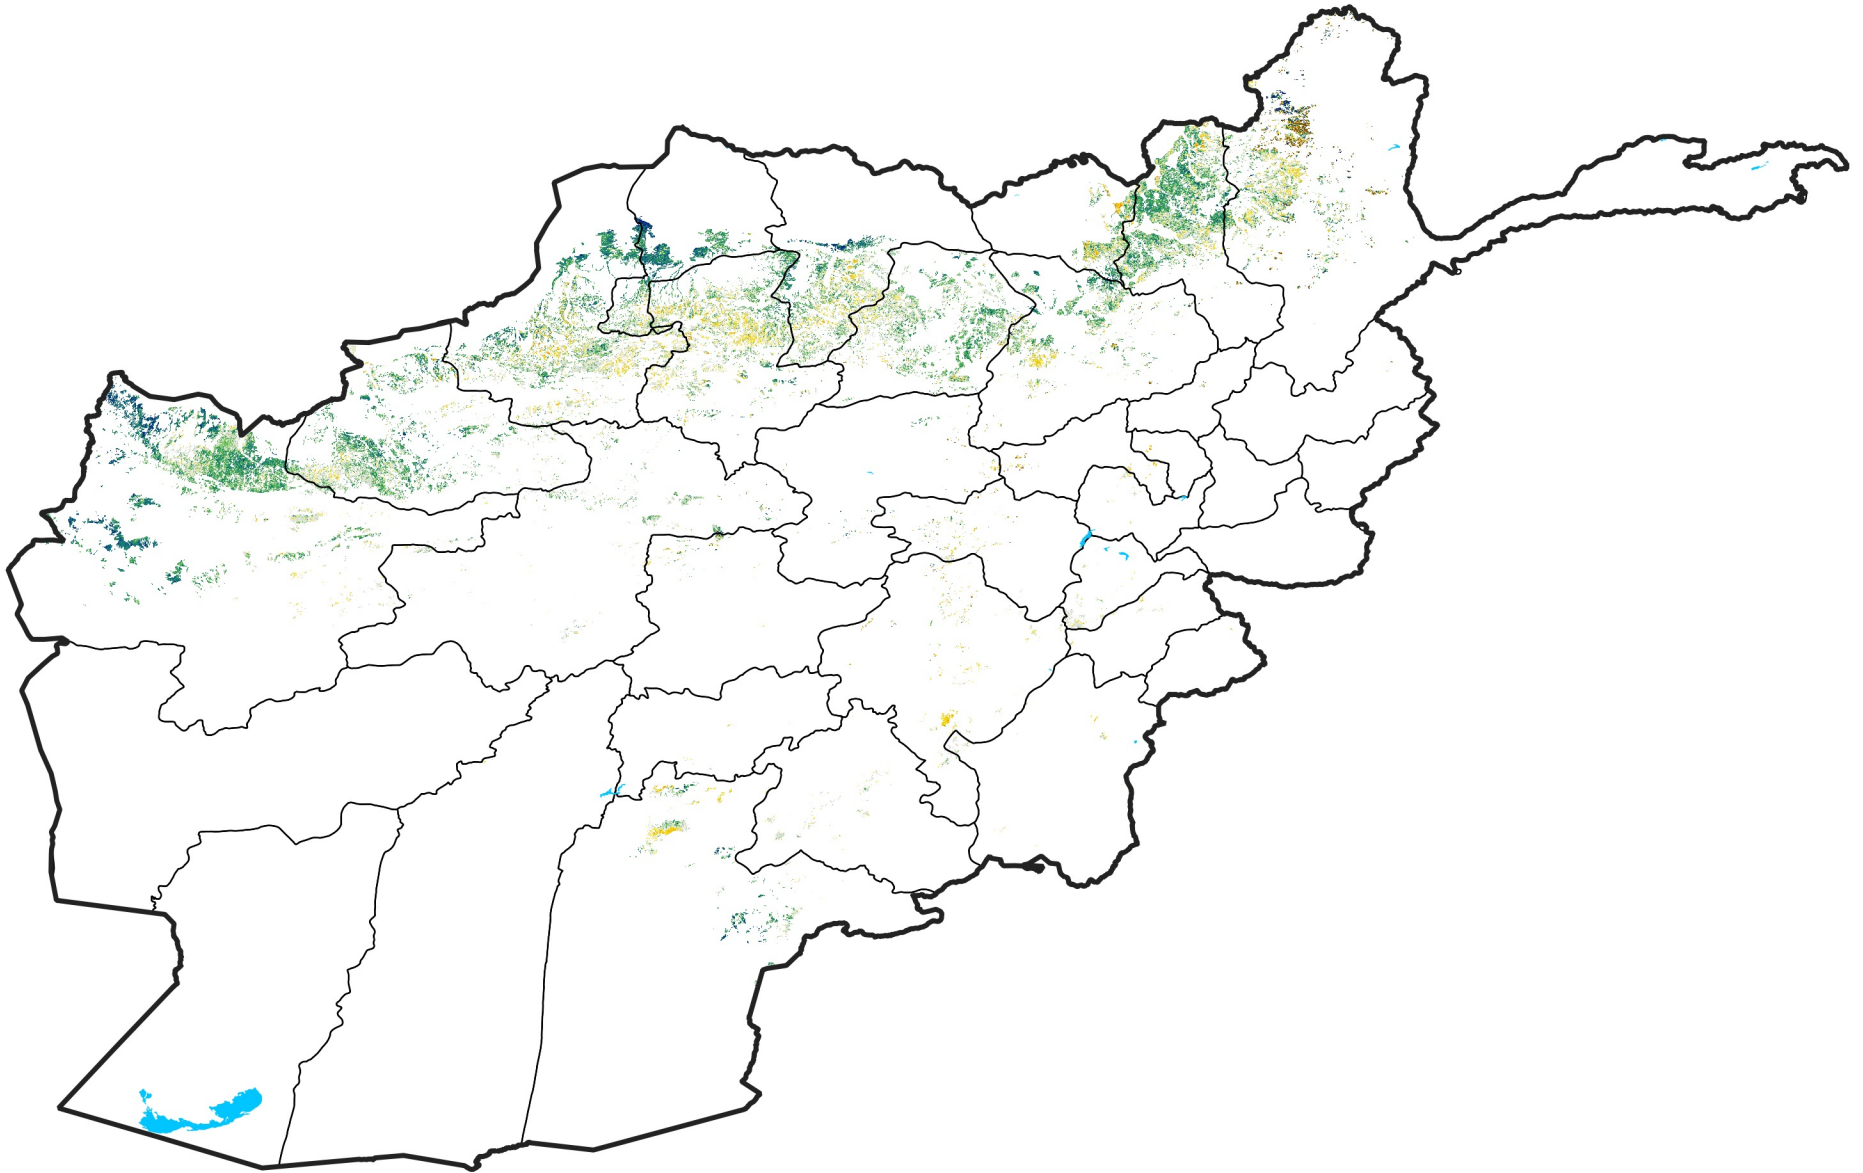

Afghanistan Rainfed Agricultural Areas

Percent of Mean NDVI

2005 / mean (2003 - 2022)

Period 09 / March 21 - 31, 2005

Percent of Normal