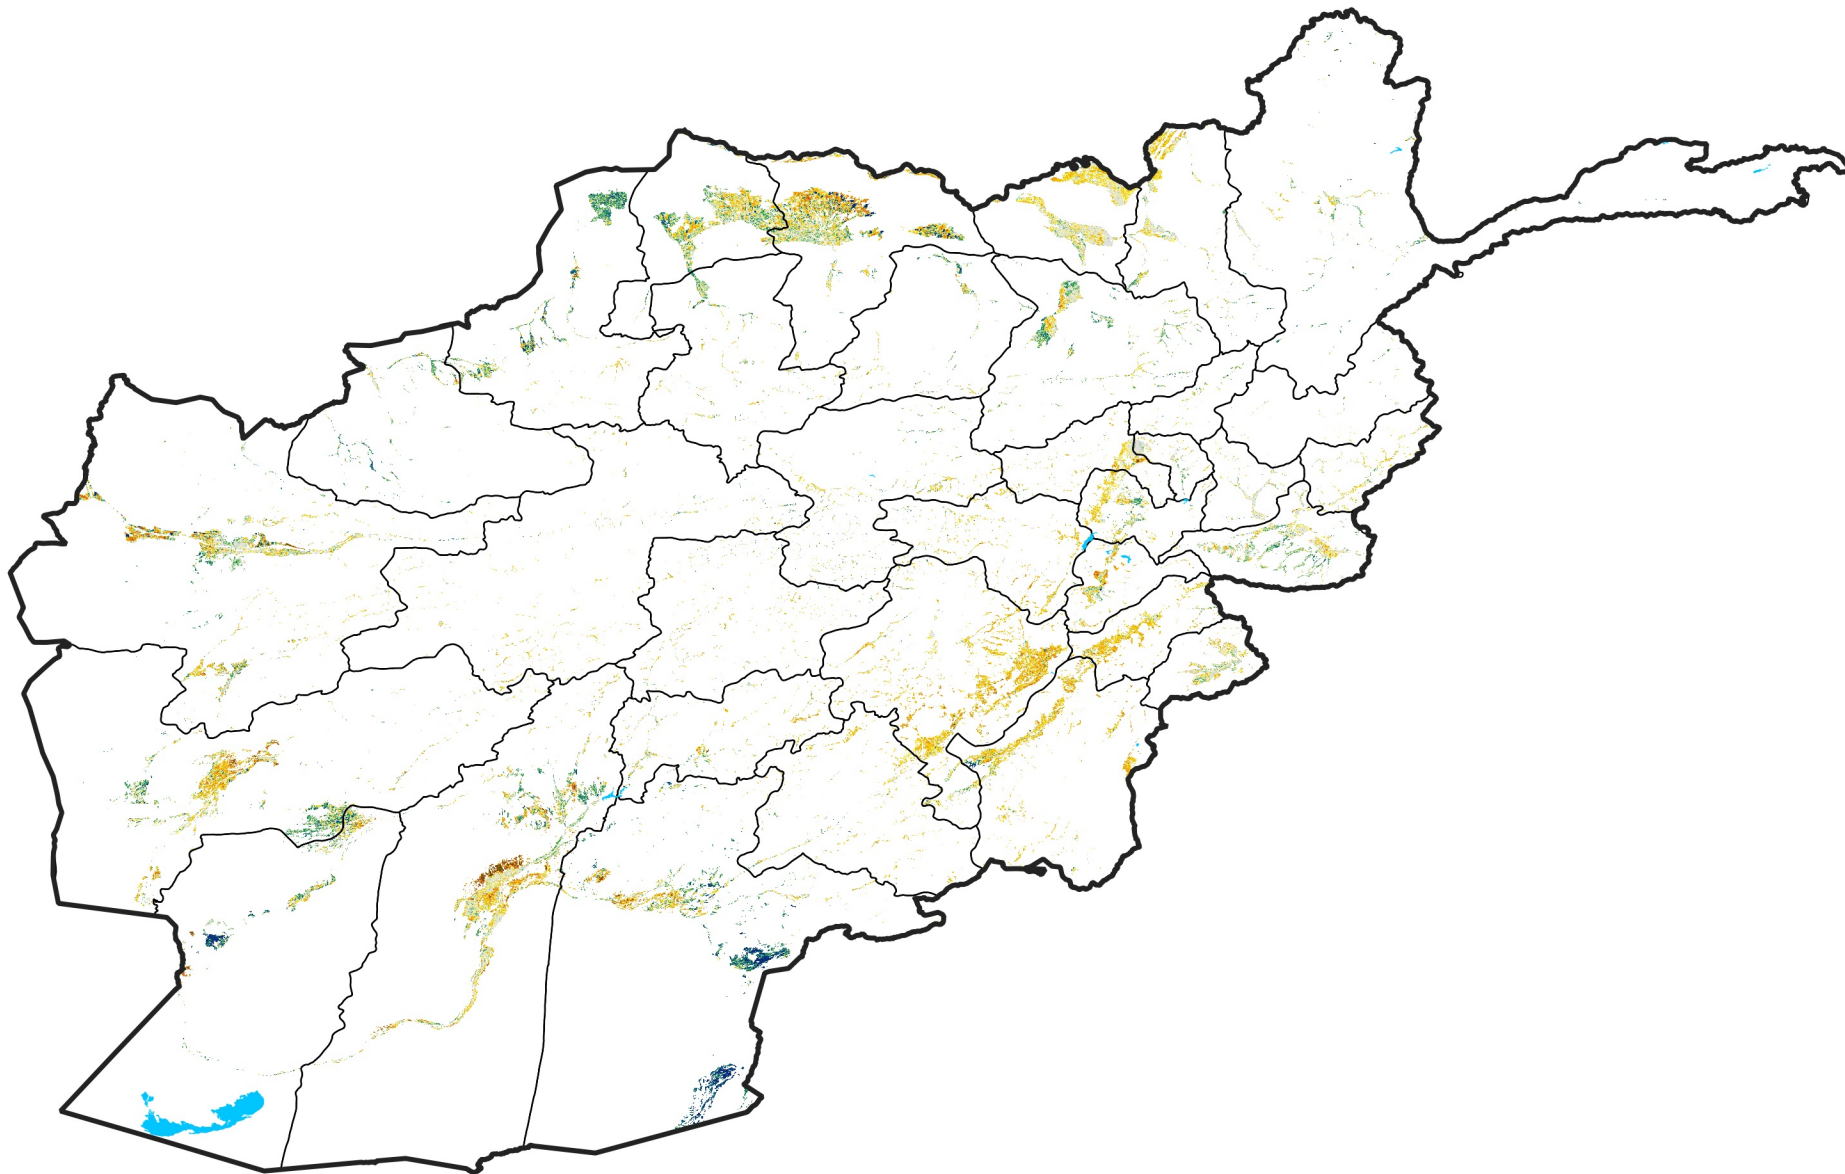

Afghanistan Irrigated Agricultural Areas

Percent of Mean NDVI

2005 / mean (2003 - 2022)

Period 11 / April 11 - 20, 2005

Percent of Normal