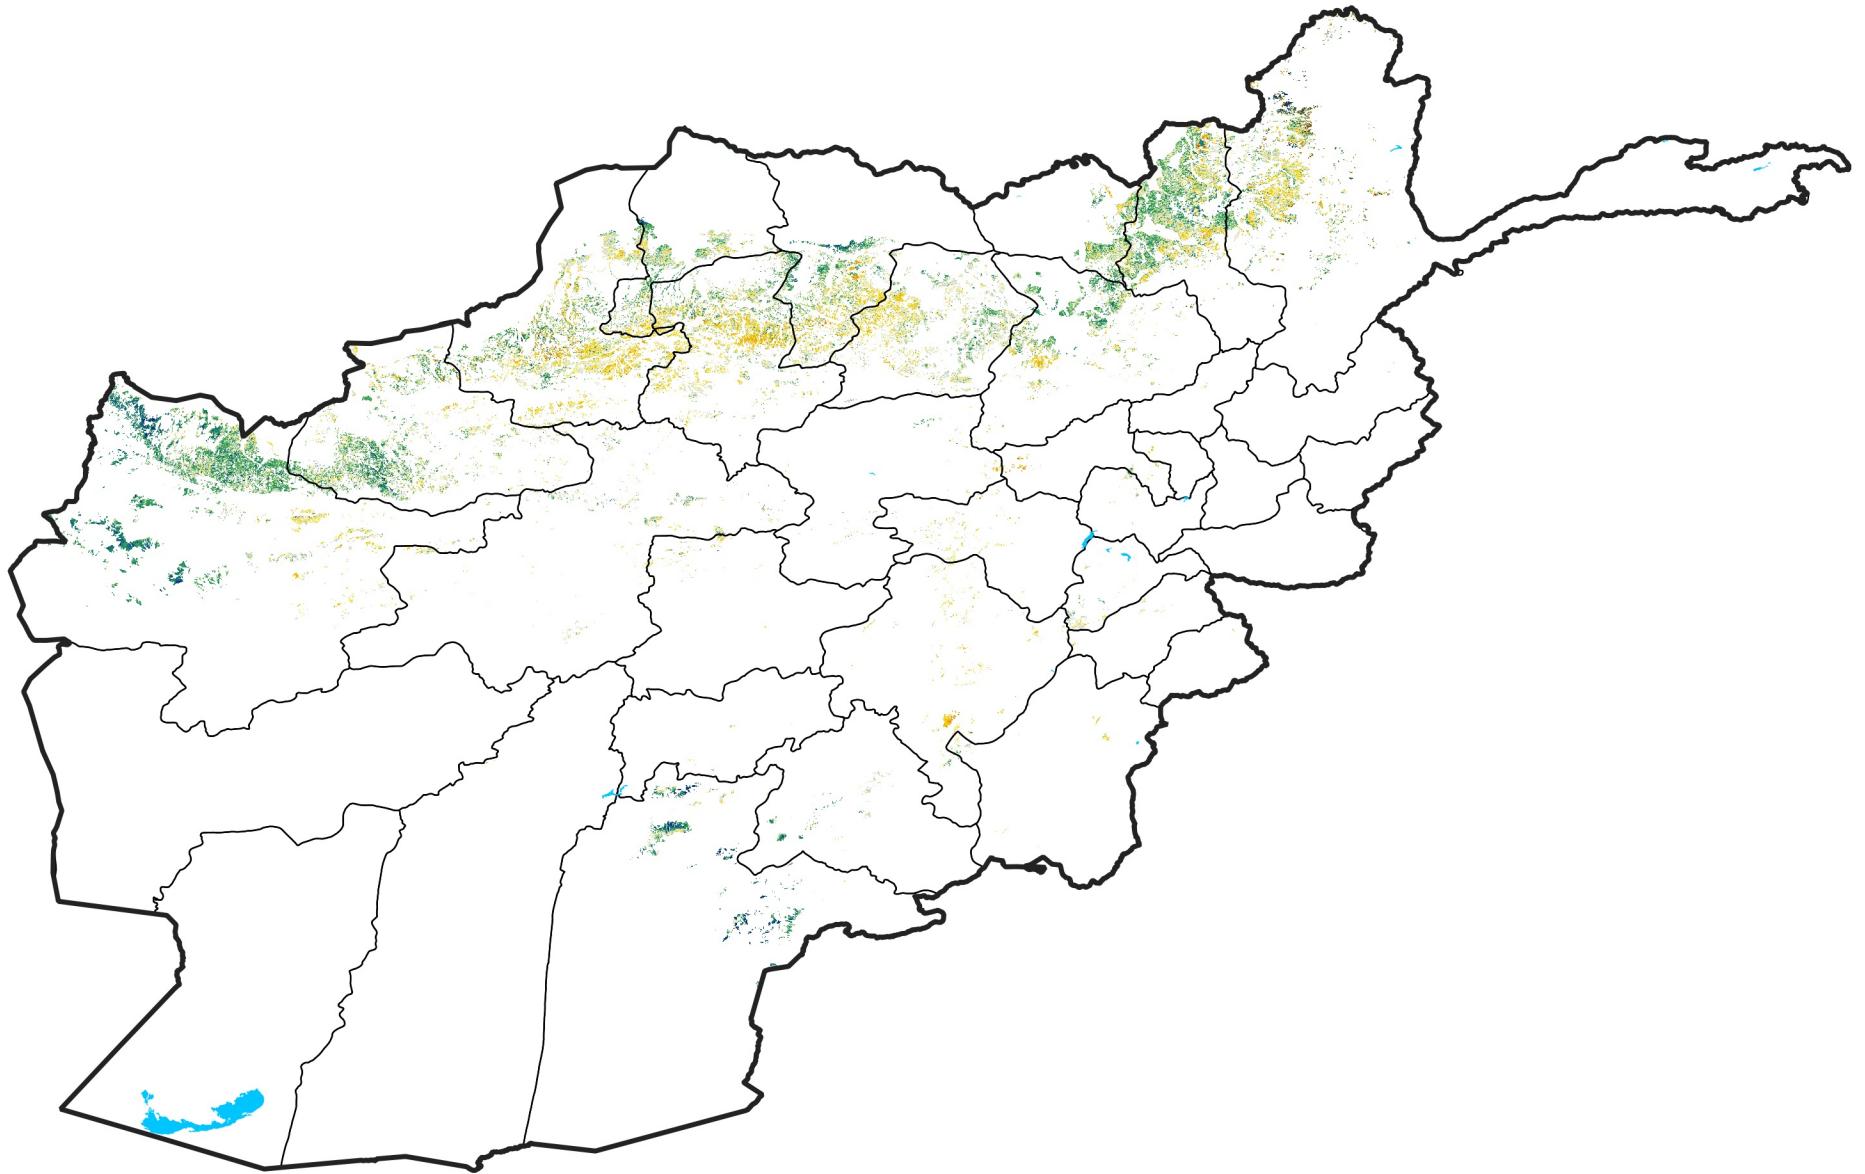

Afghanistan Rainfed Agricultural Areas

Percent of Mean NDVI

2005 / mean (2003 - 2022)

Period 11 / April 11 - 20, 2005

Percent of Normal