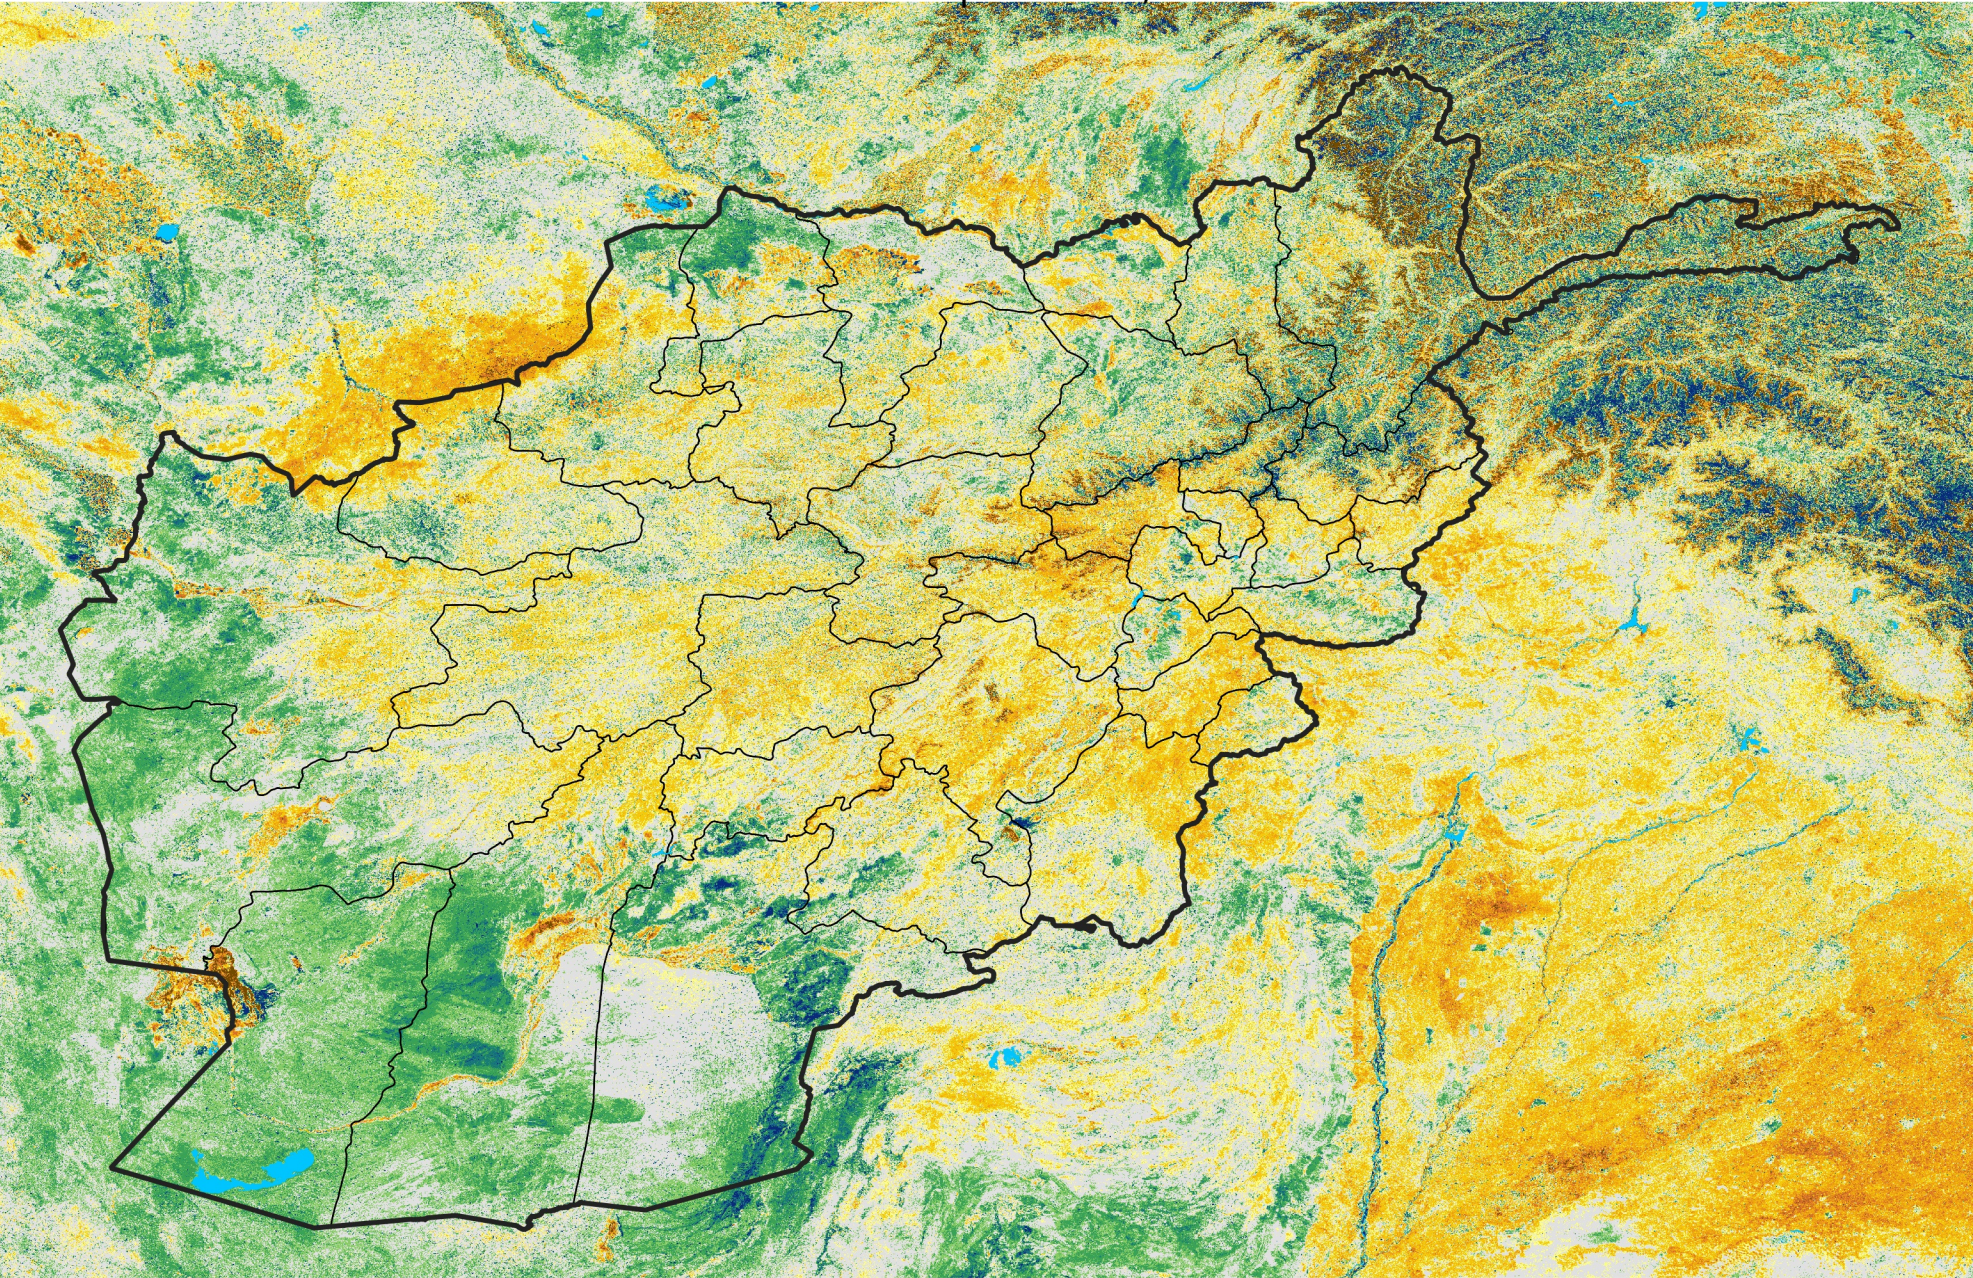

Afghanistan

Percent of Mean NDVI

2005 / mean (2003 - 2022)

Period 12 / April 21 - 30, 2005

Percent of Normal