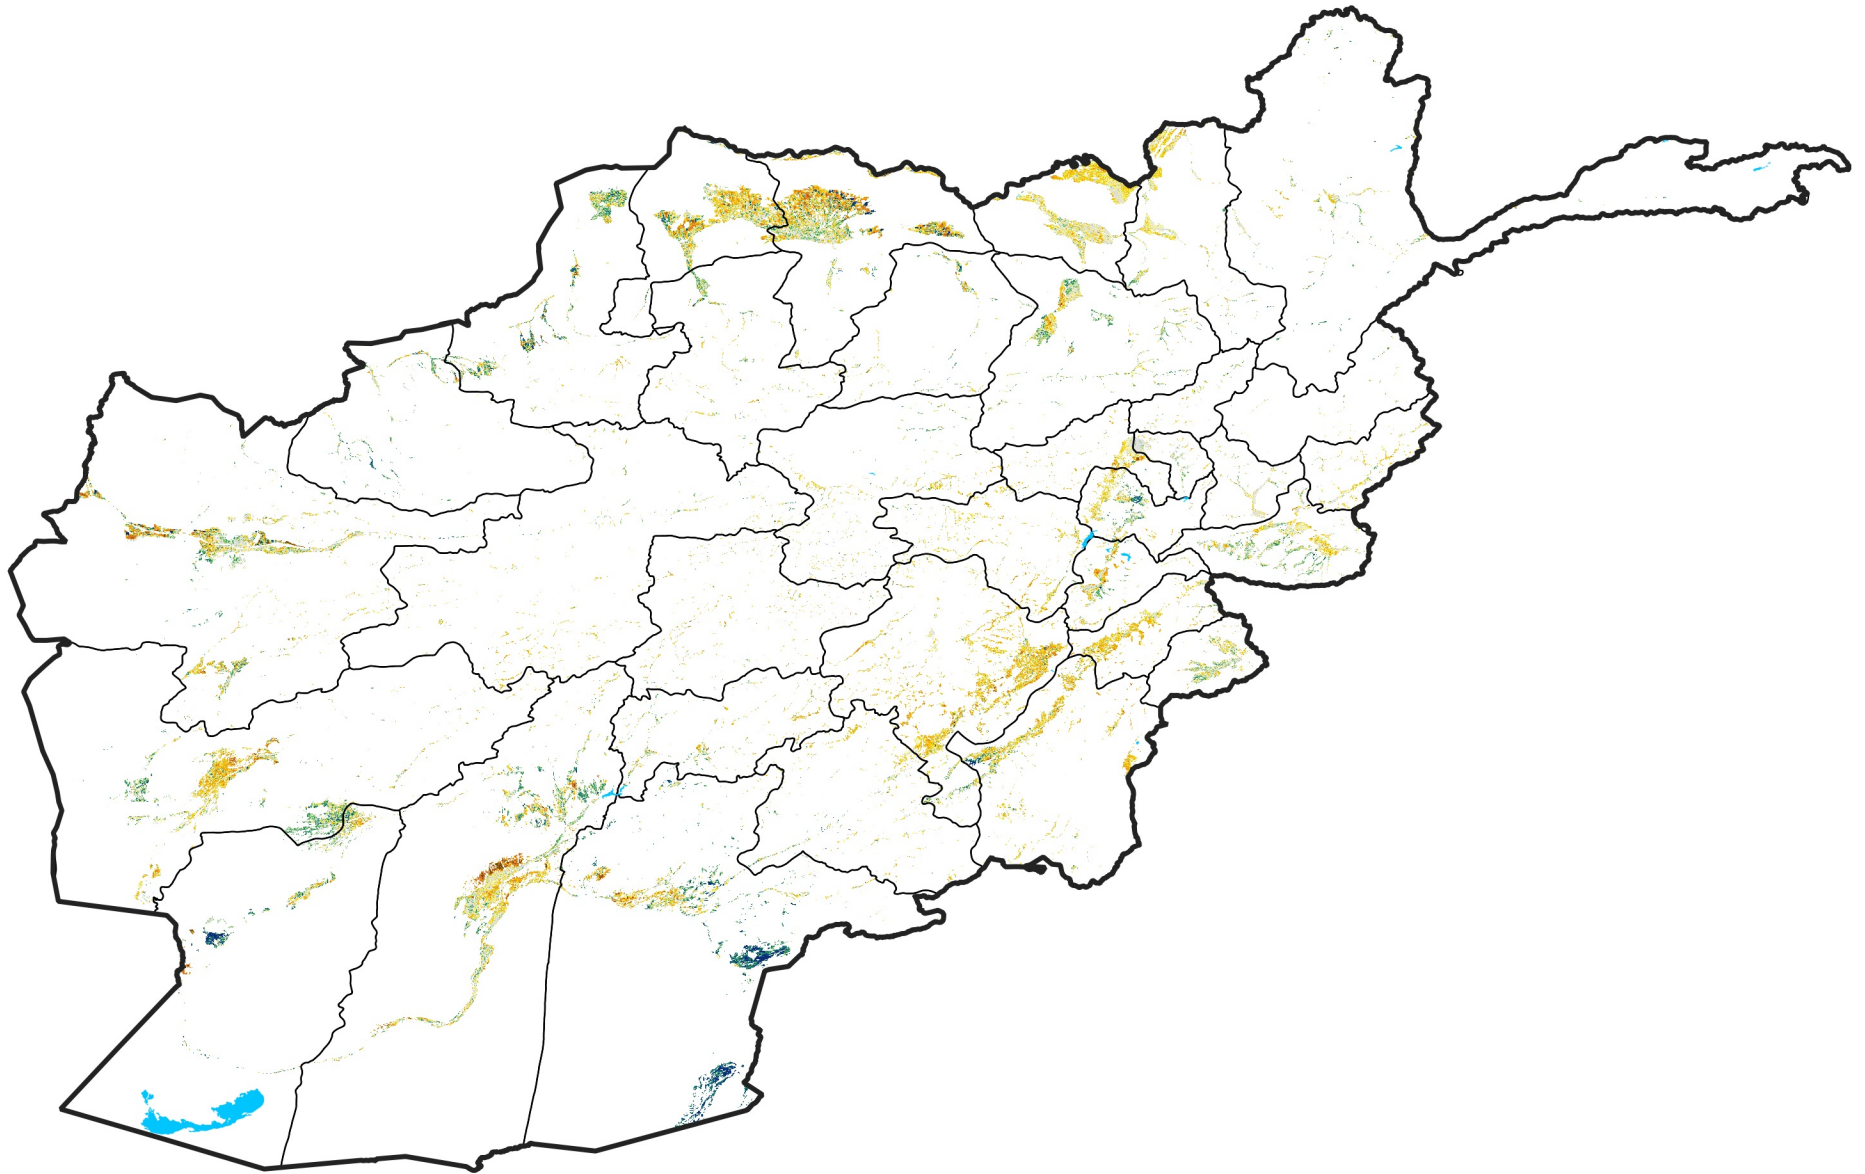

Afghanistan Irrigated Agricultural Areas

Percent of Mean NDVI

2005 / mean (2003 - 2022)

Period 12 / April 21 - 30, 2005

Percent of Normal