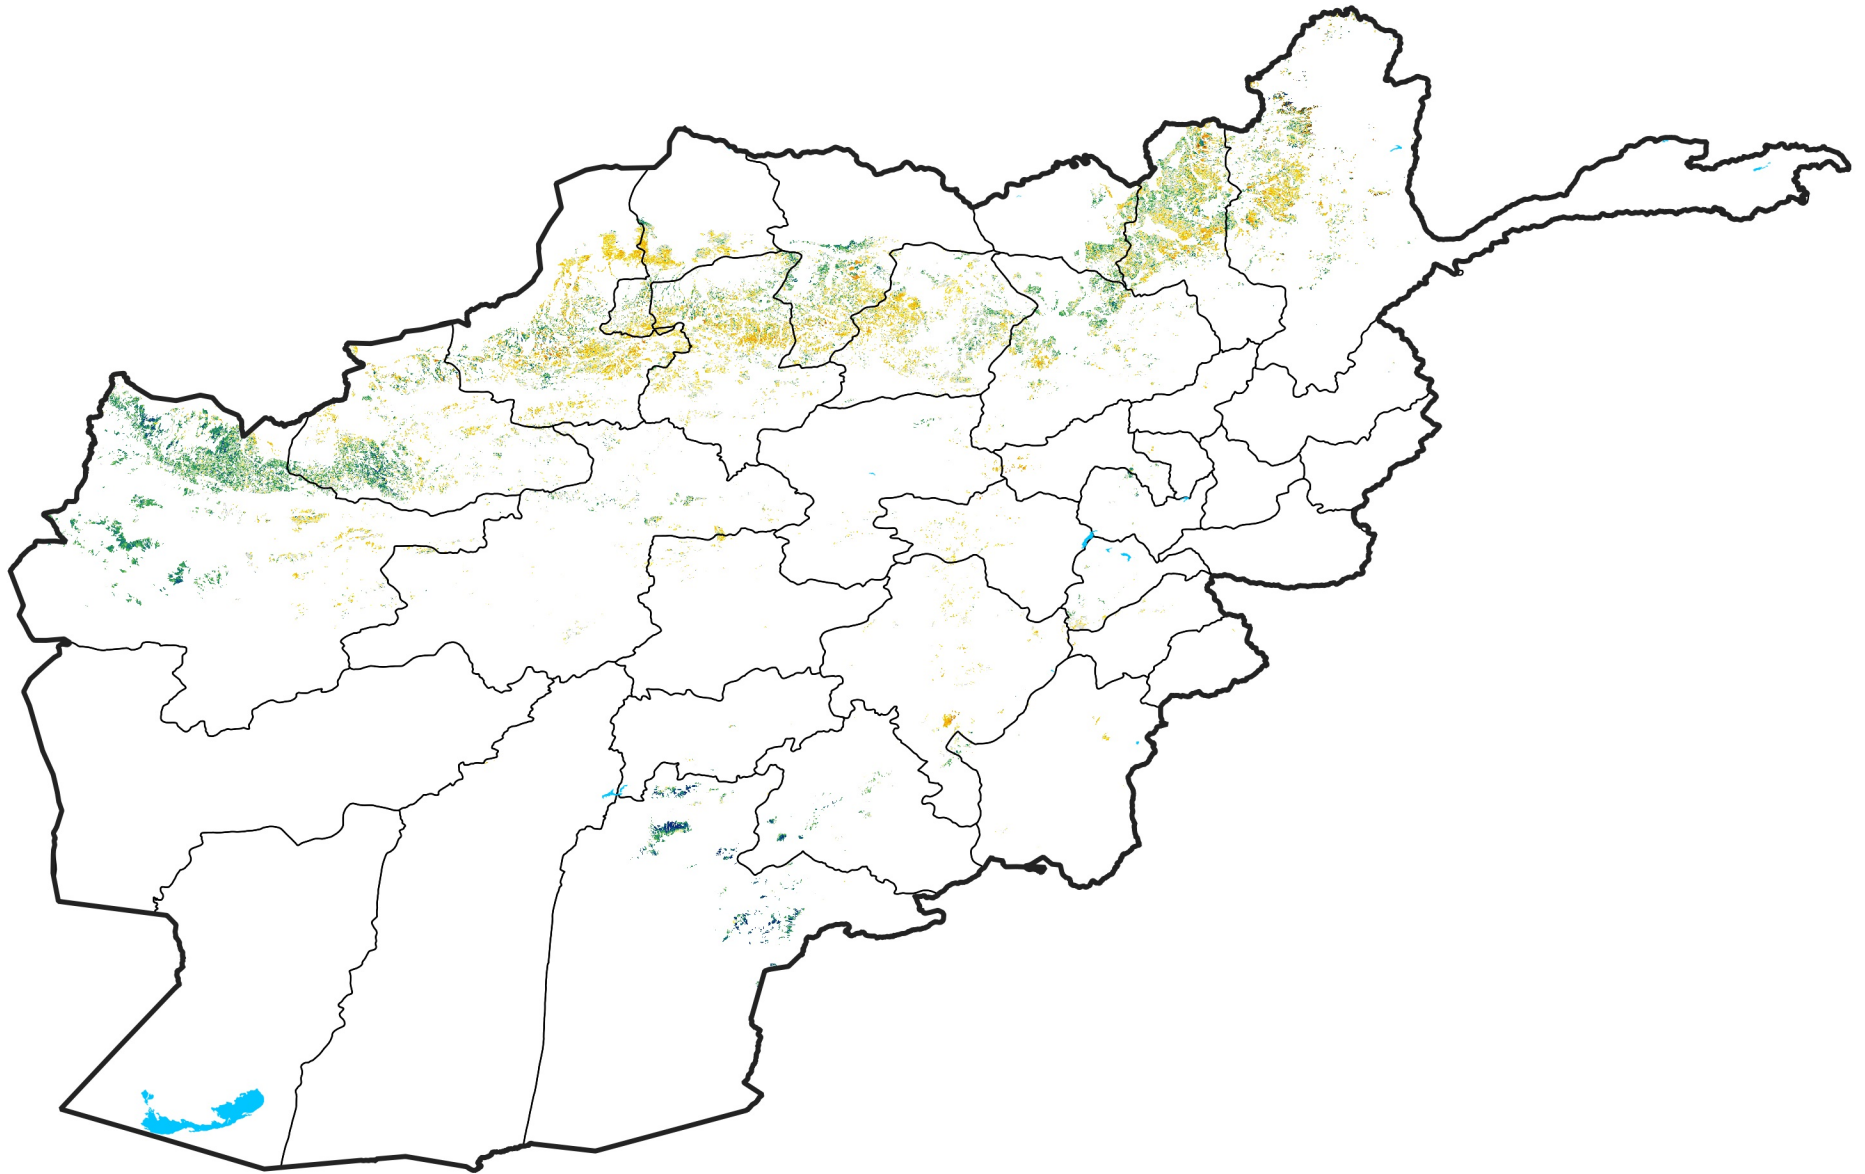

Afghanistan Rainfed Agricultural Areas

Percent of Mean NDVI

2005 / mean (2003 - 2022)

Period 12 / April 21 - 30, 2005

Percent of Normal