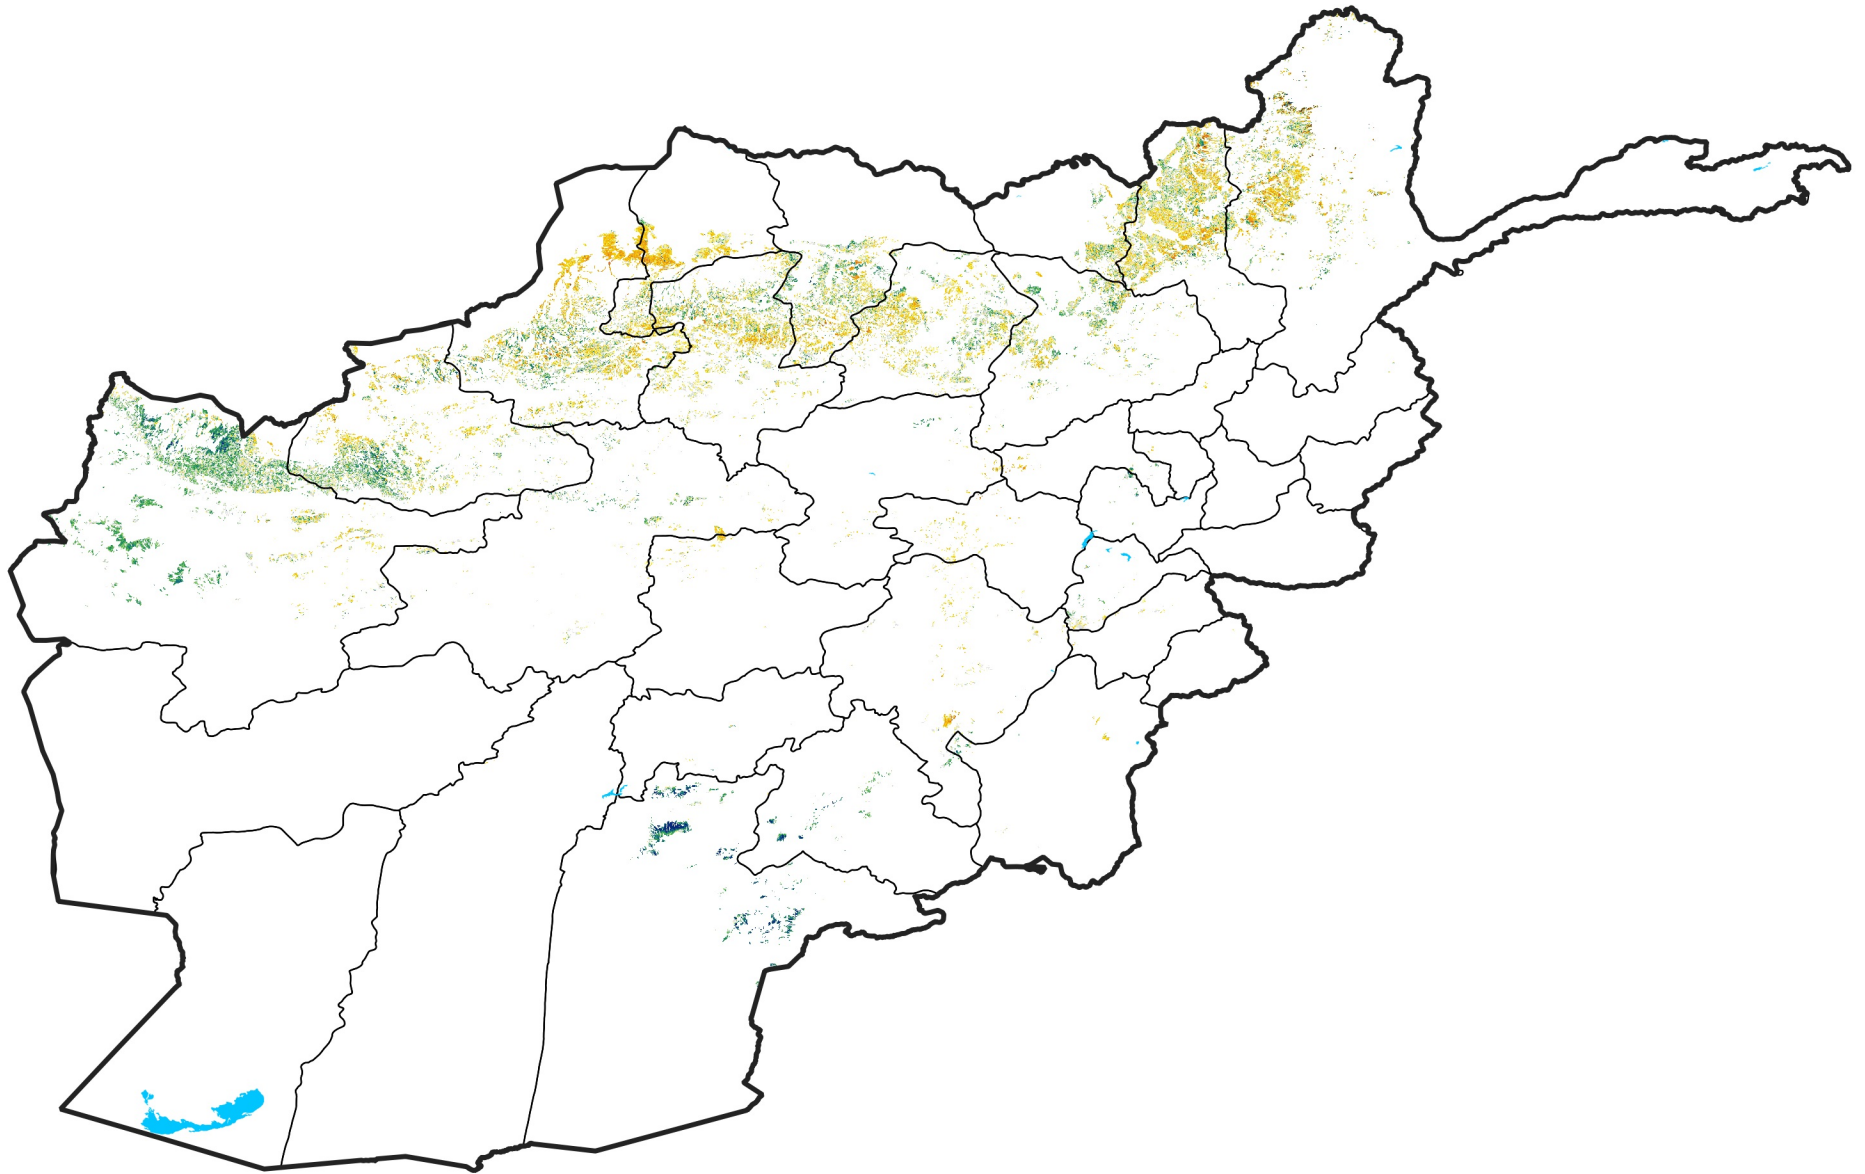

Afghanistan Rainfed Agricultural Areas

Percent of Mean NDVI

2005 / mean (2003 - 2022)

Period 13 / May 01 - 10, 2005

Percent of Normal