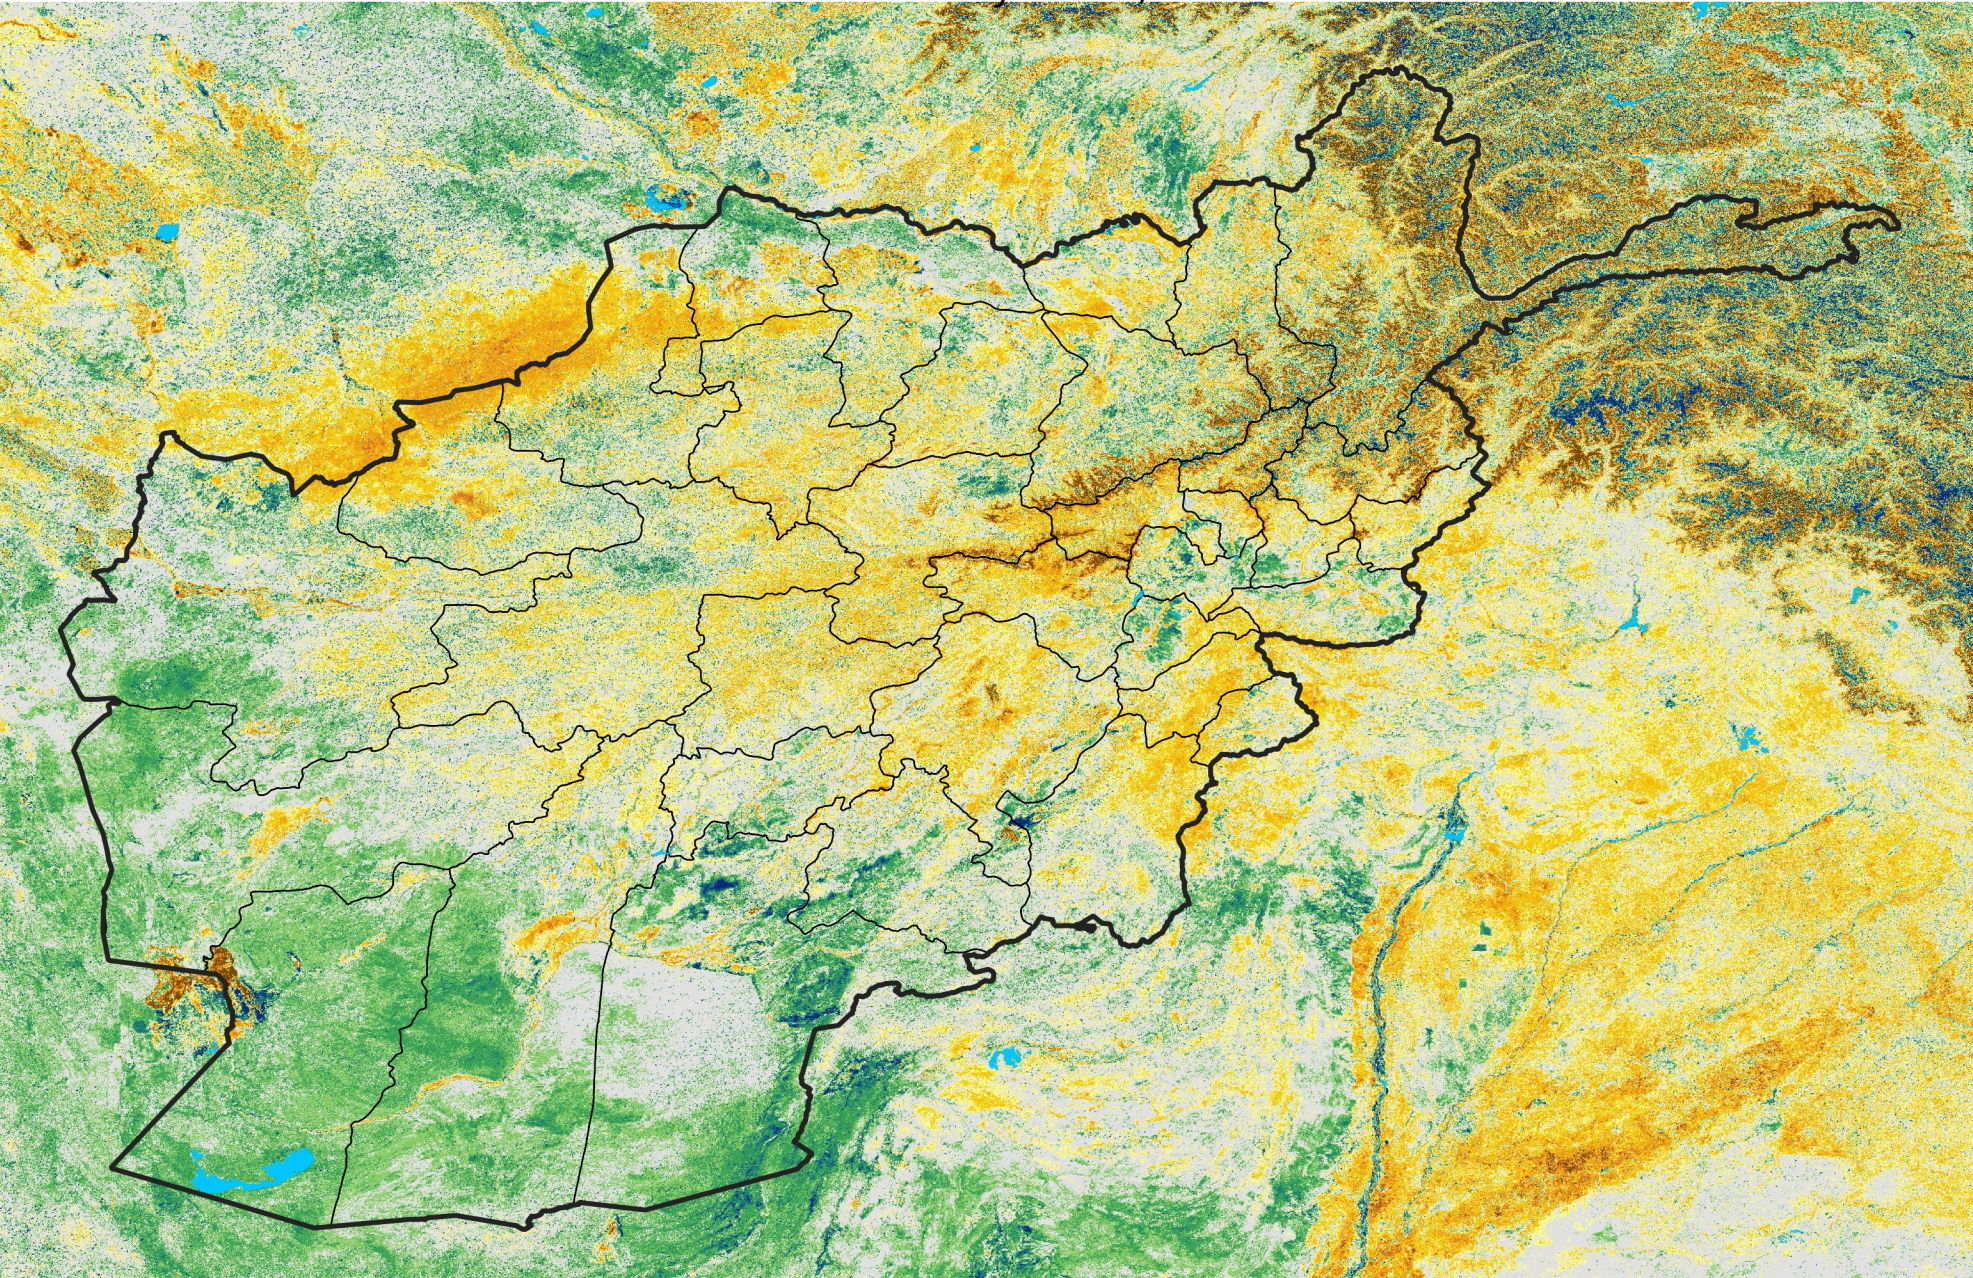

Afghanistan

Percent of Mean NDVI

2005 / mean (2003 - 2022)

Period 14 / May 11 - 20, 2005

Percent of Normal