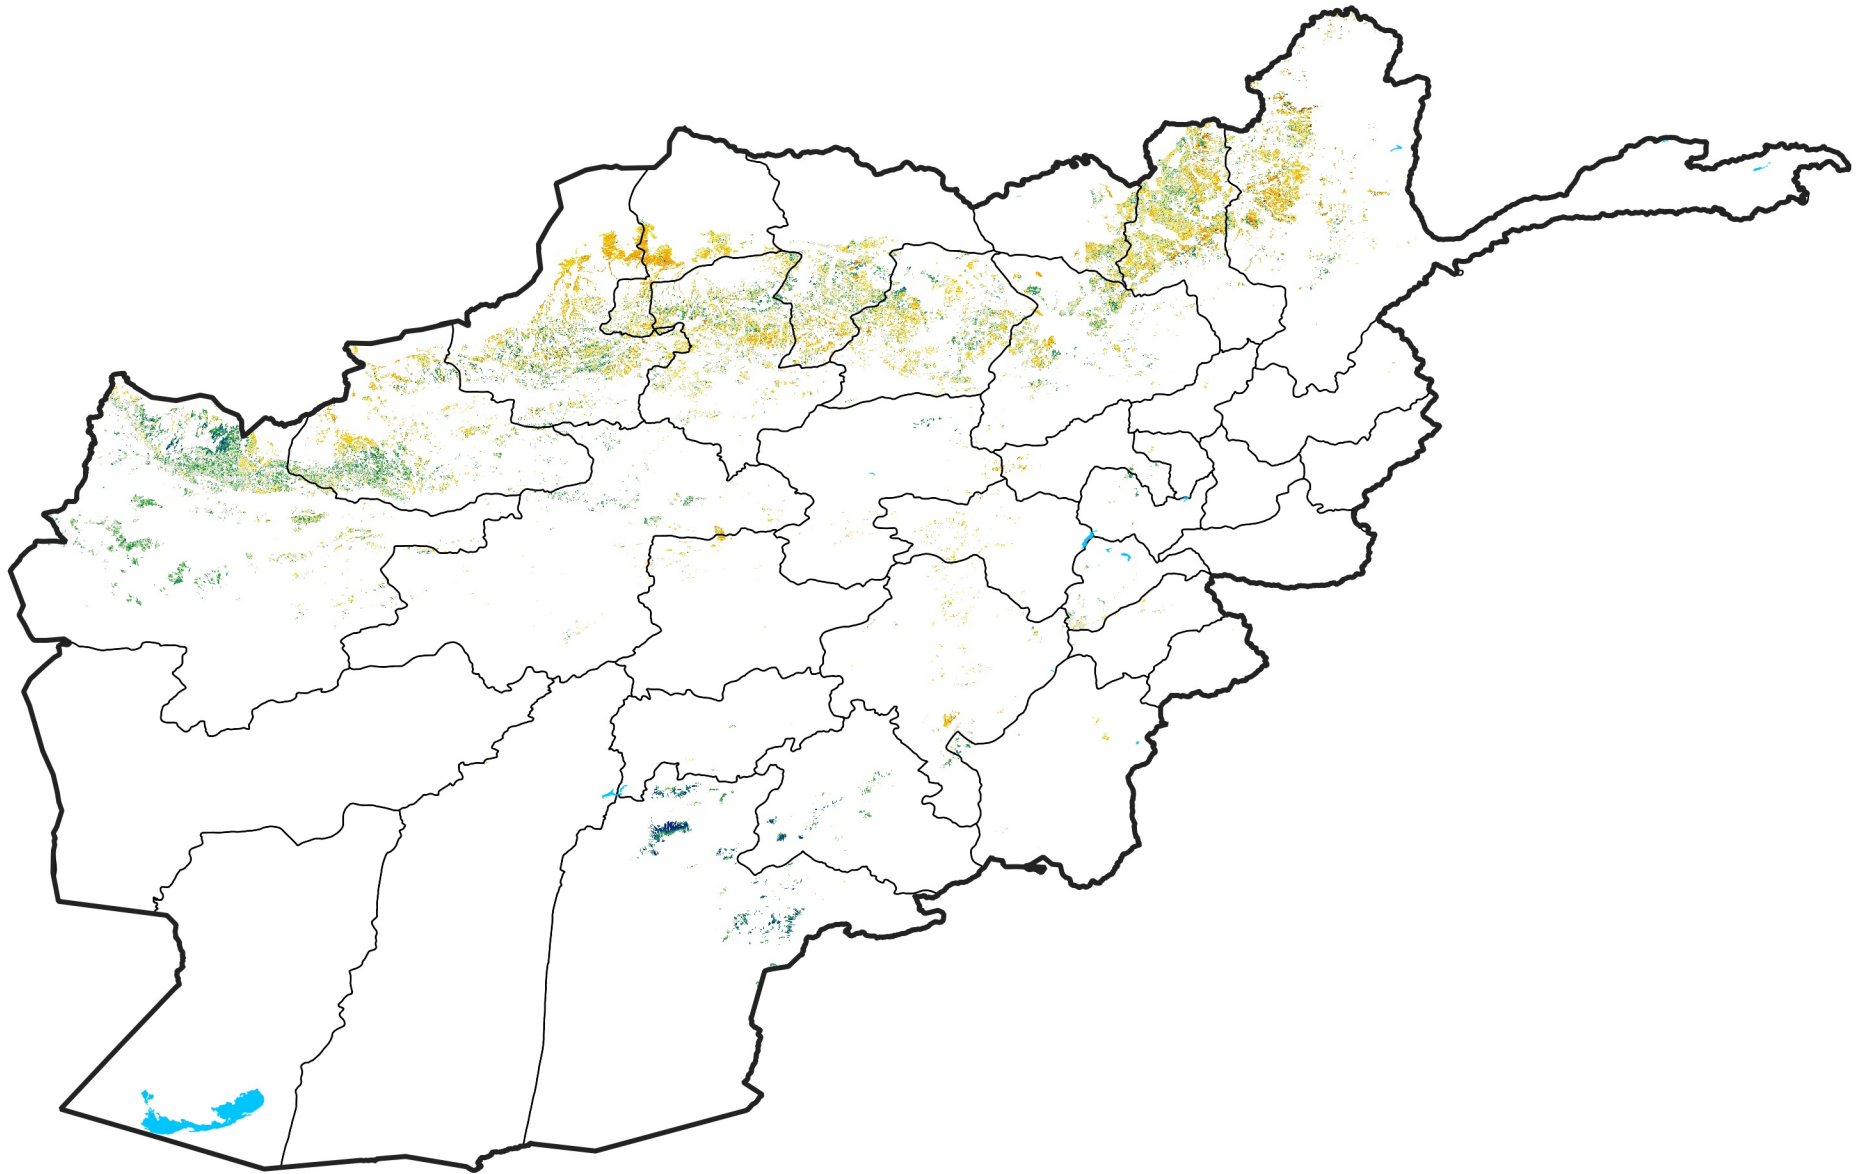

Afghanistan Rainfed Agricultural Areas

Percent of Mean NDVI

2005 / mean (2003 - 2022)

Period 14 / May 11 - 20, 2005

Percent of Normal