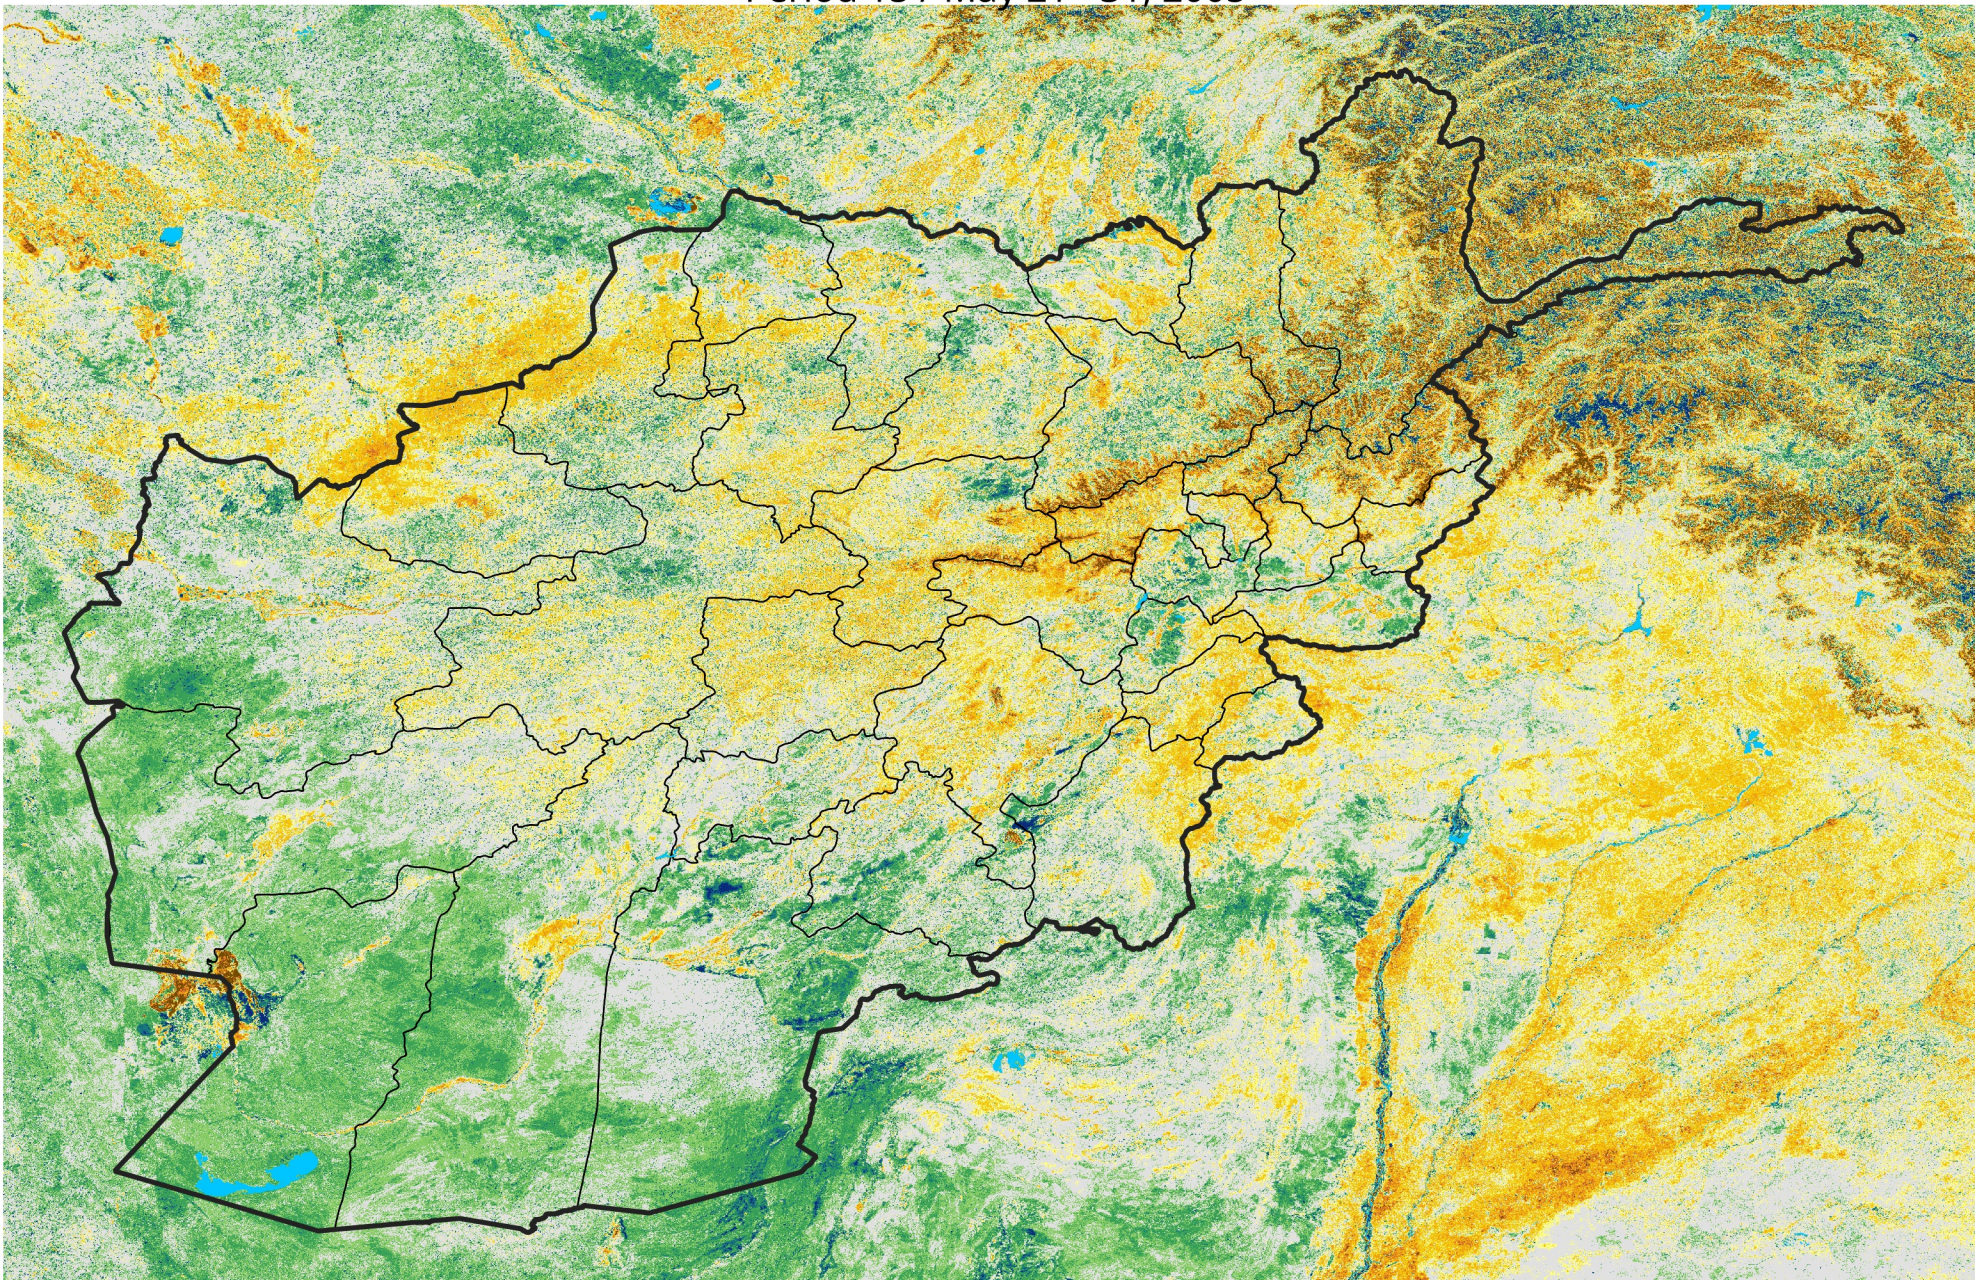

Afghanistan

Percent of Mean NDVI

2005 / mean (2003 - 2022)

Period 15 / May 21 - 31, 2005

Percent of Normal