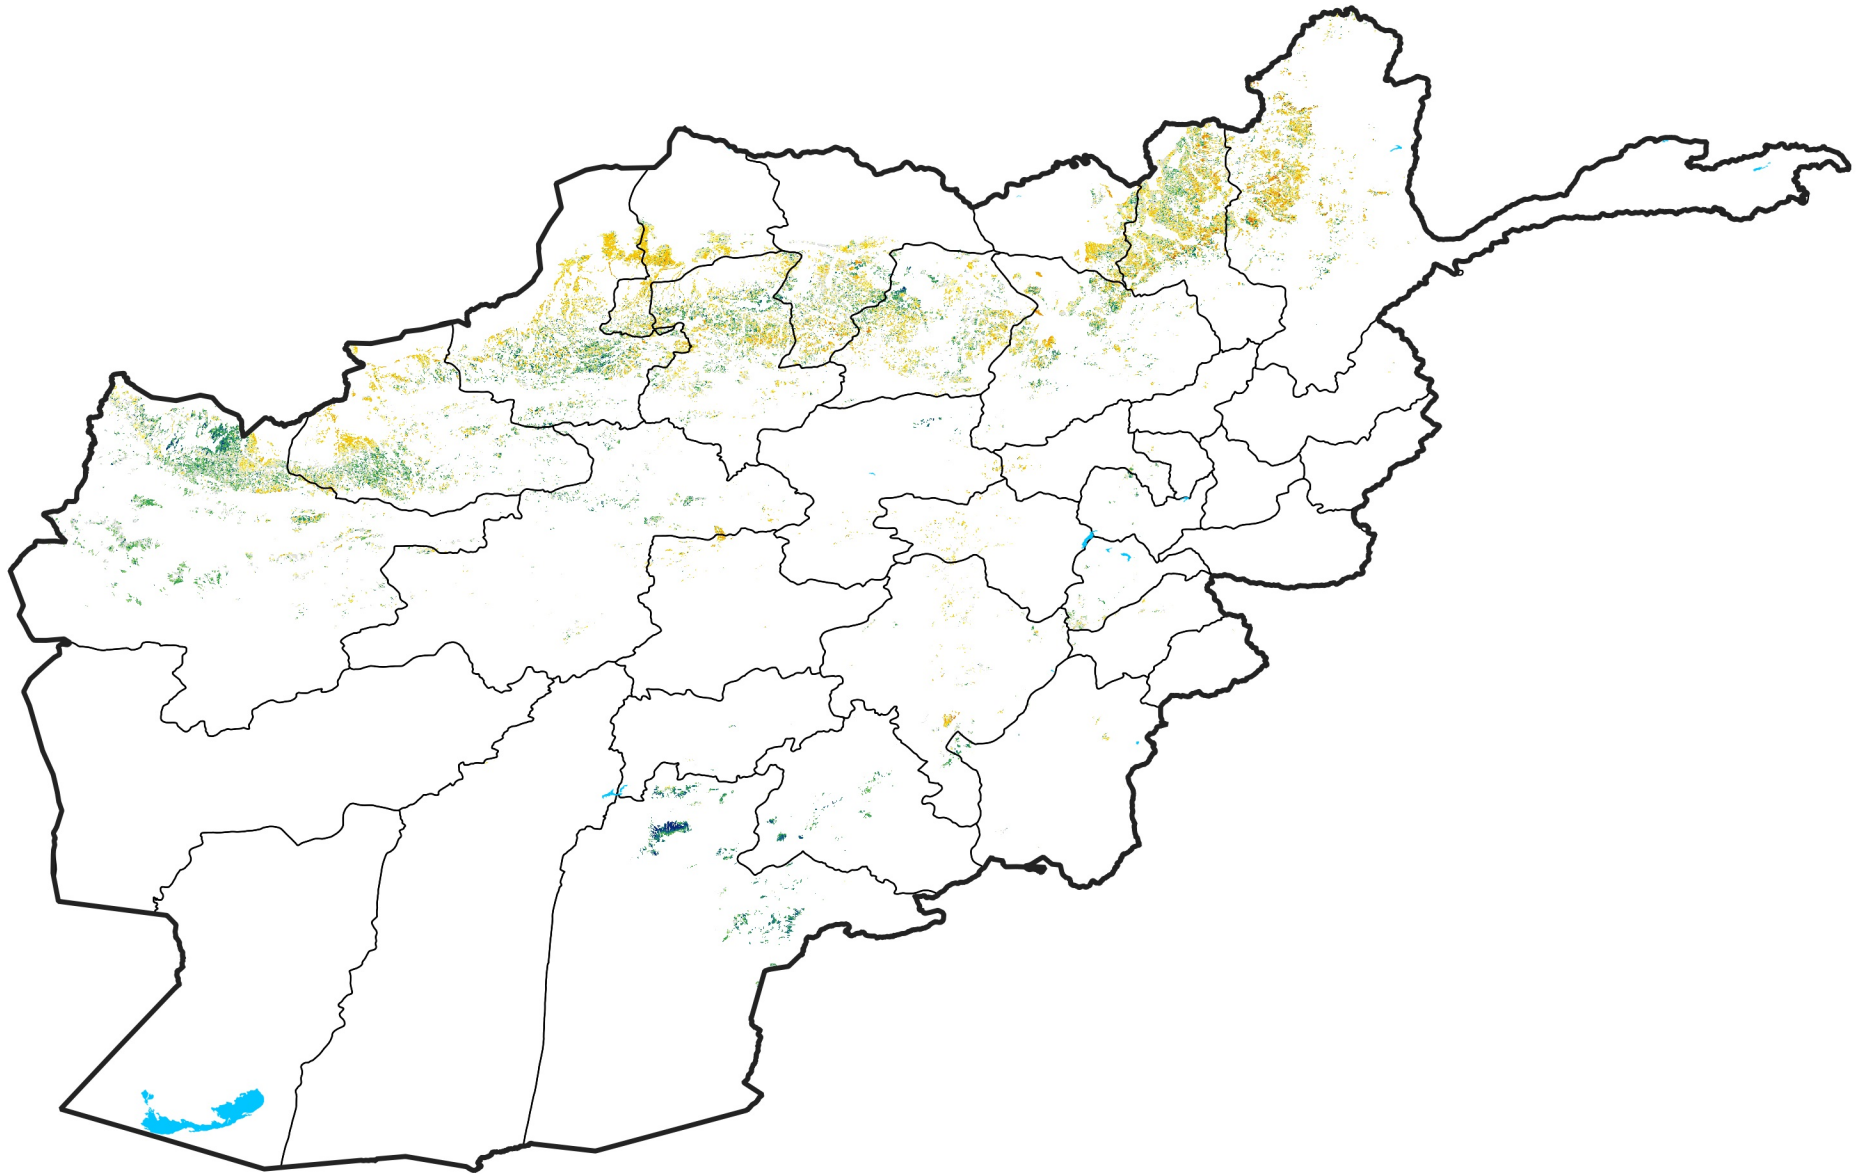

Afghanistan Rainfed Agricultural Areas

Percent of Mean NDVI

2005 / mean (2003 - 2022)

Period 15 / May 21 - 31, 2005

Percent of Normal