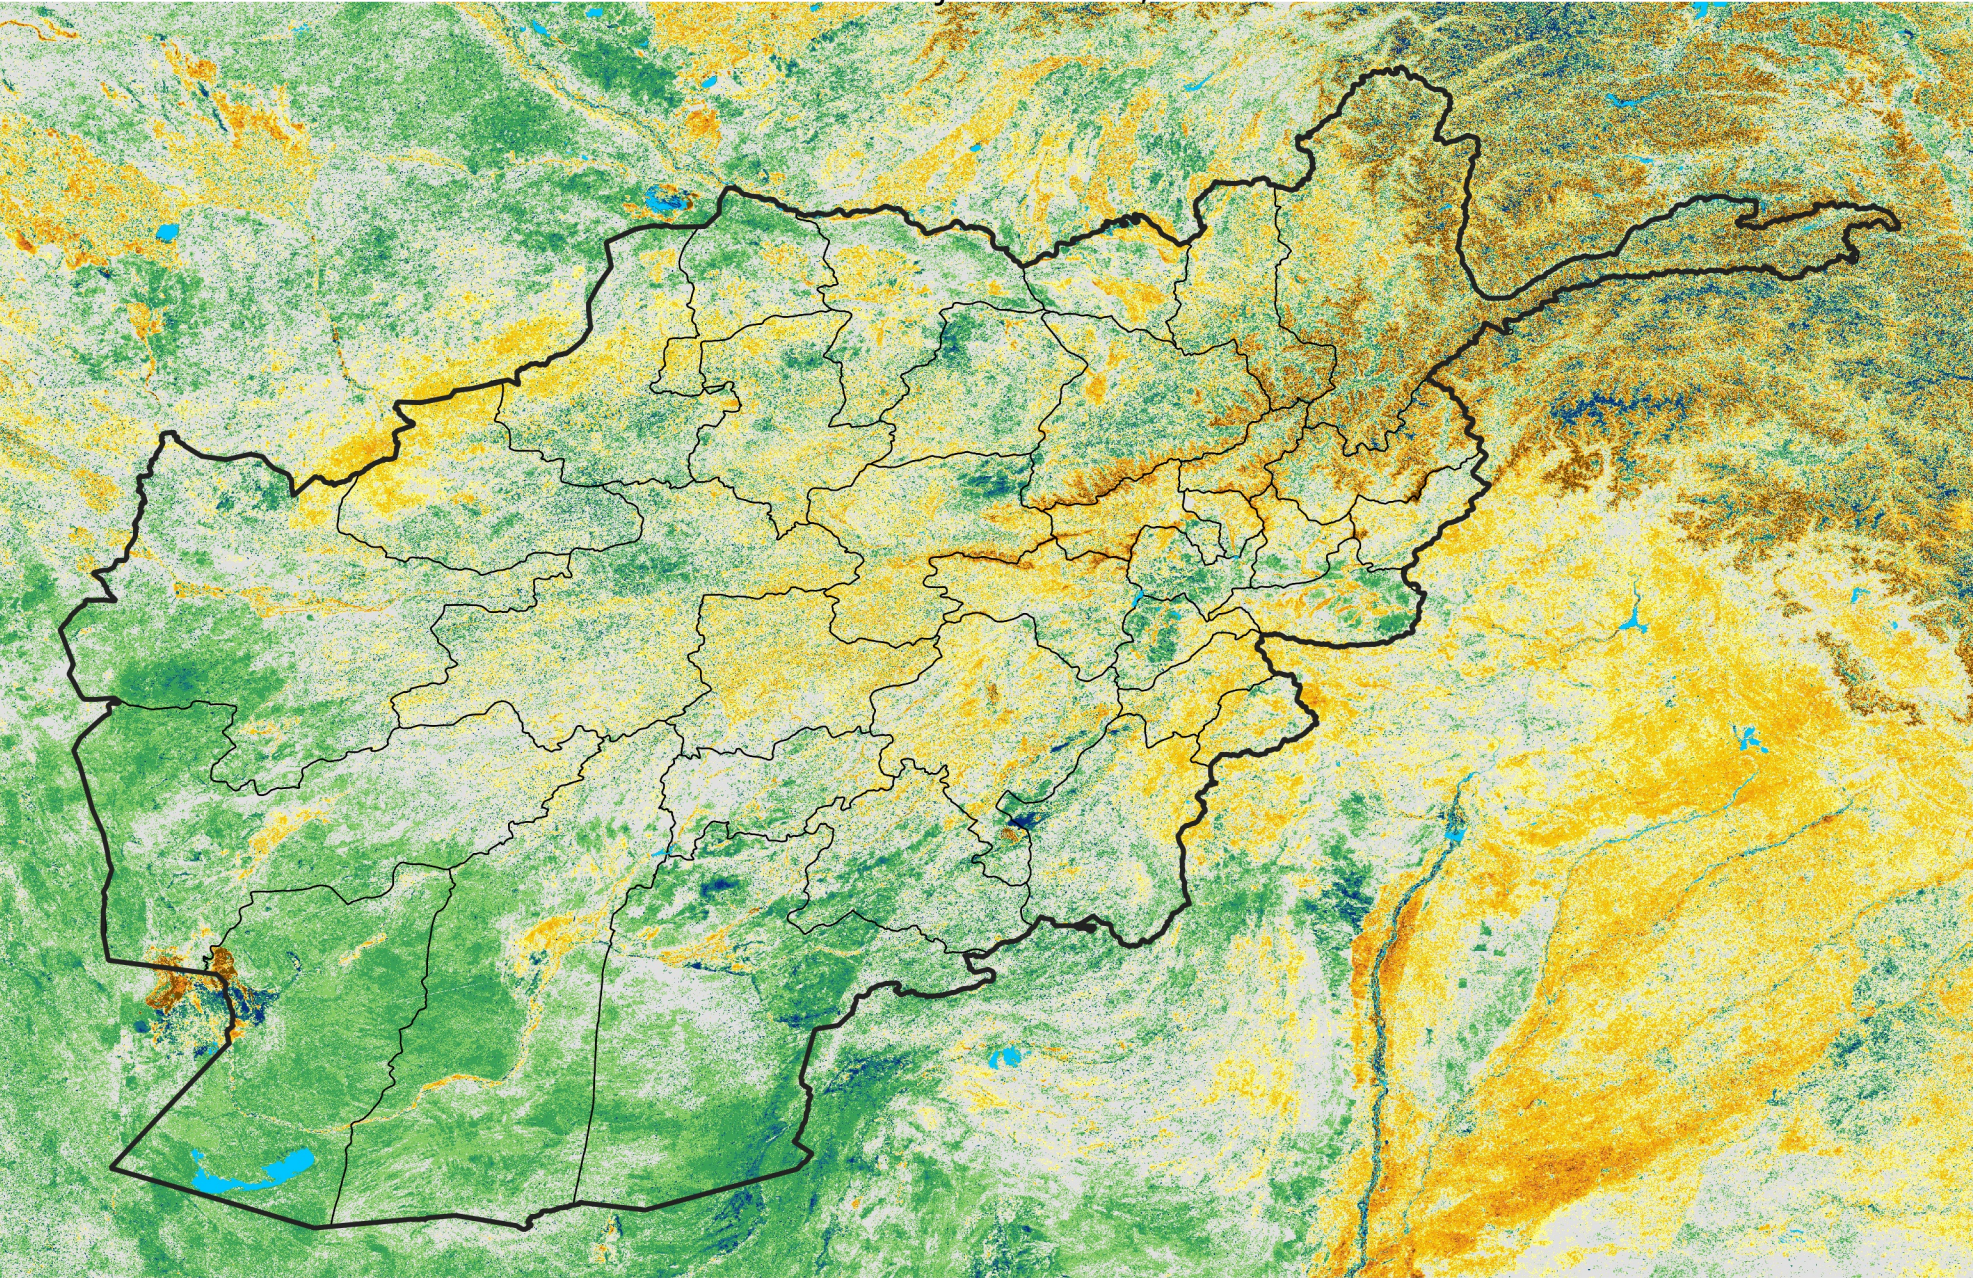

Afghanistan

Percent of Mean NDVI

2005 / mean (2003 - 2022)

Period 16 / June 01 - 10, 2005

Percent of Normal