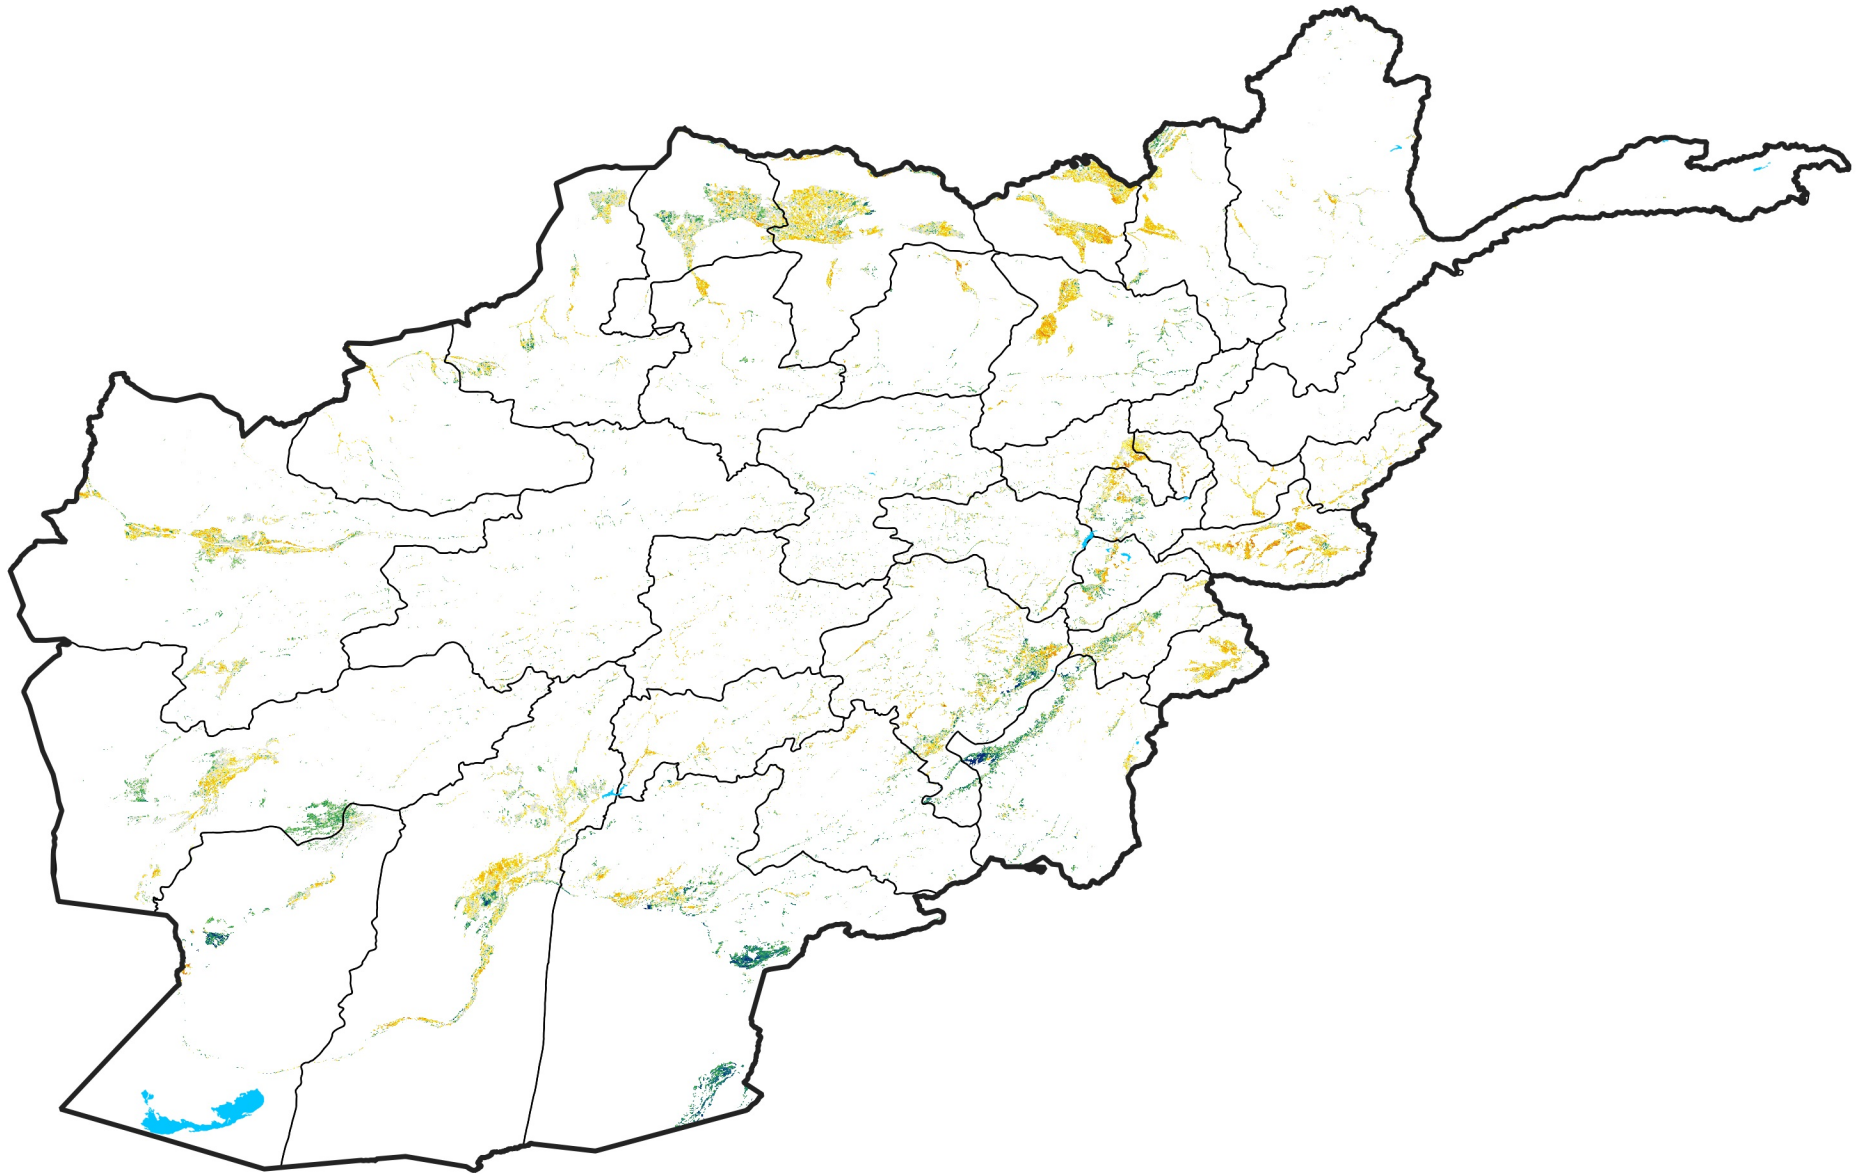

Afghanistan Irrigated Agricultural Areas

Percent of Mean NDVI

2005 / mean (2003 - 2022)

Period 17 / June 11 - 20, 2005

Percent of Normal