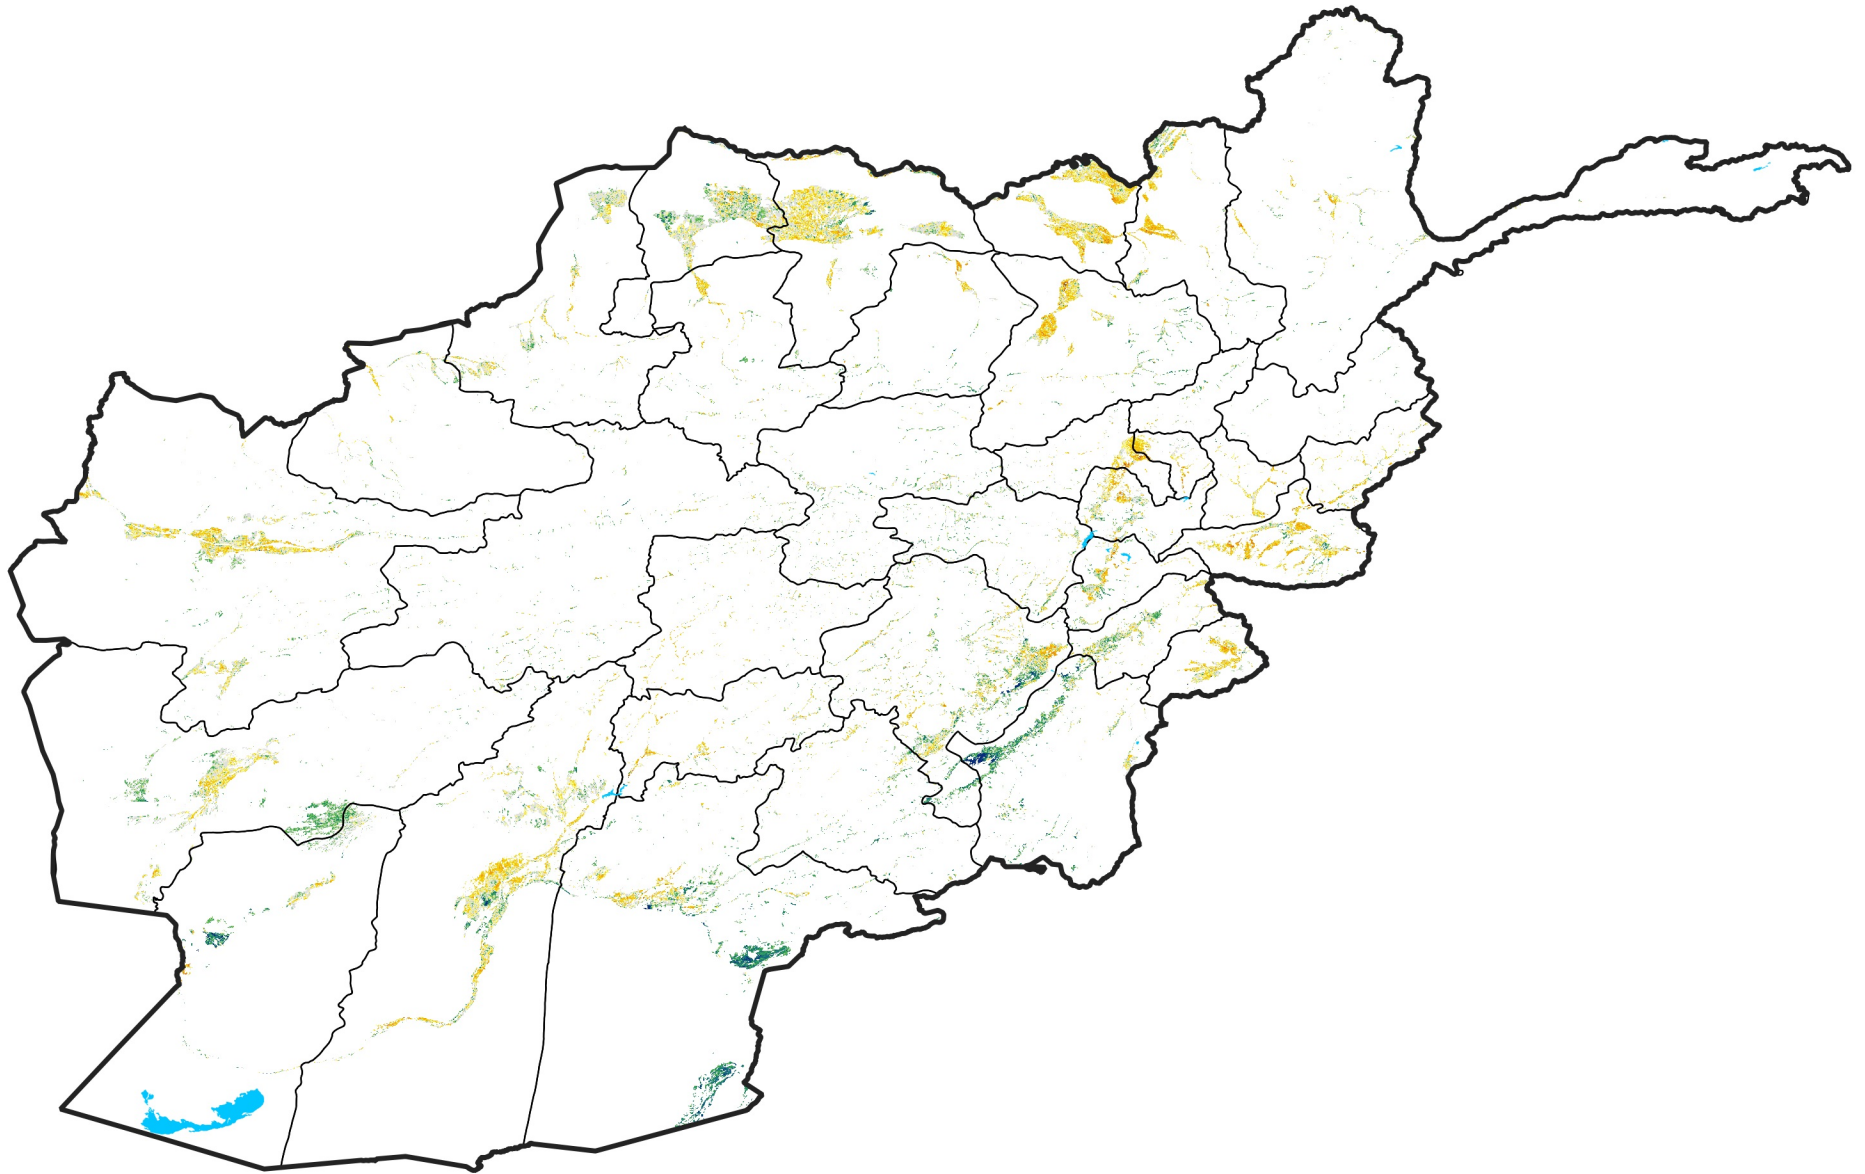

Afghanistan Irrigated Agricultural Areas

Percent of Mean NDVI

2005 / mean (2003 - 2022)

Period 18 / June 21 - 30, 2005

Percent of Normal