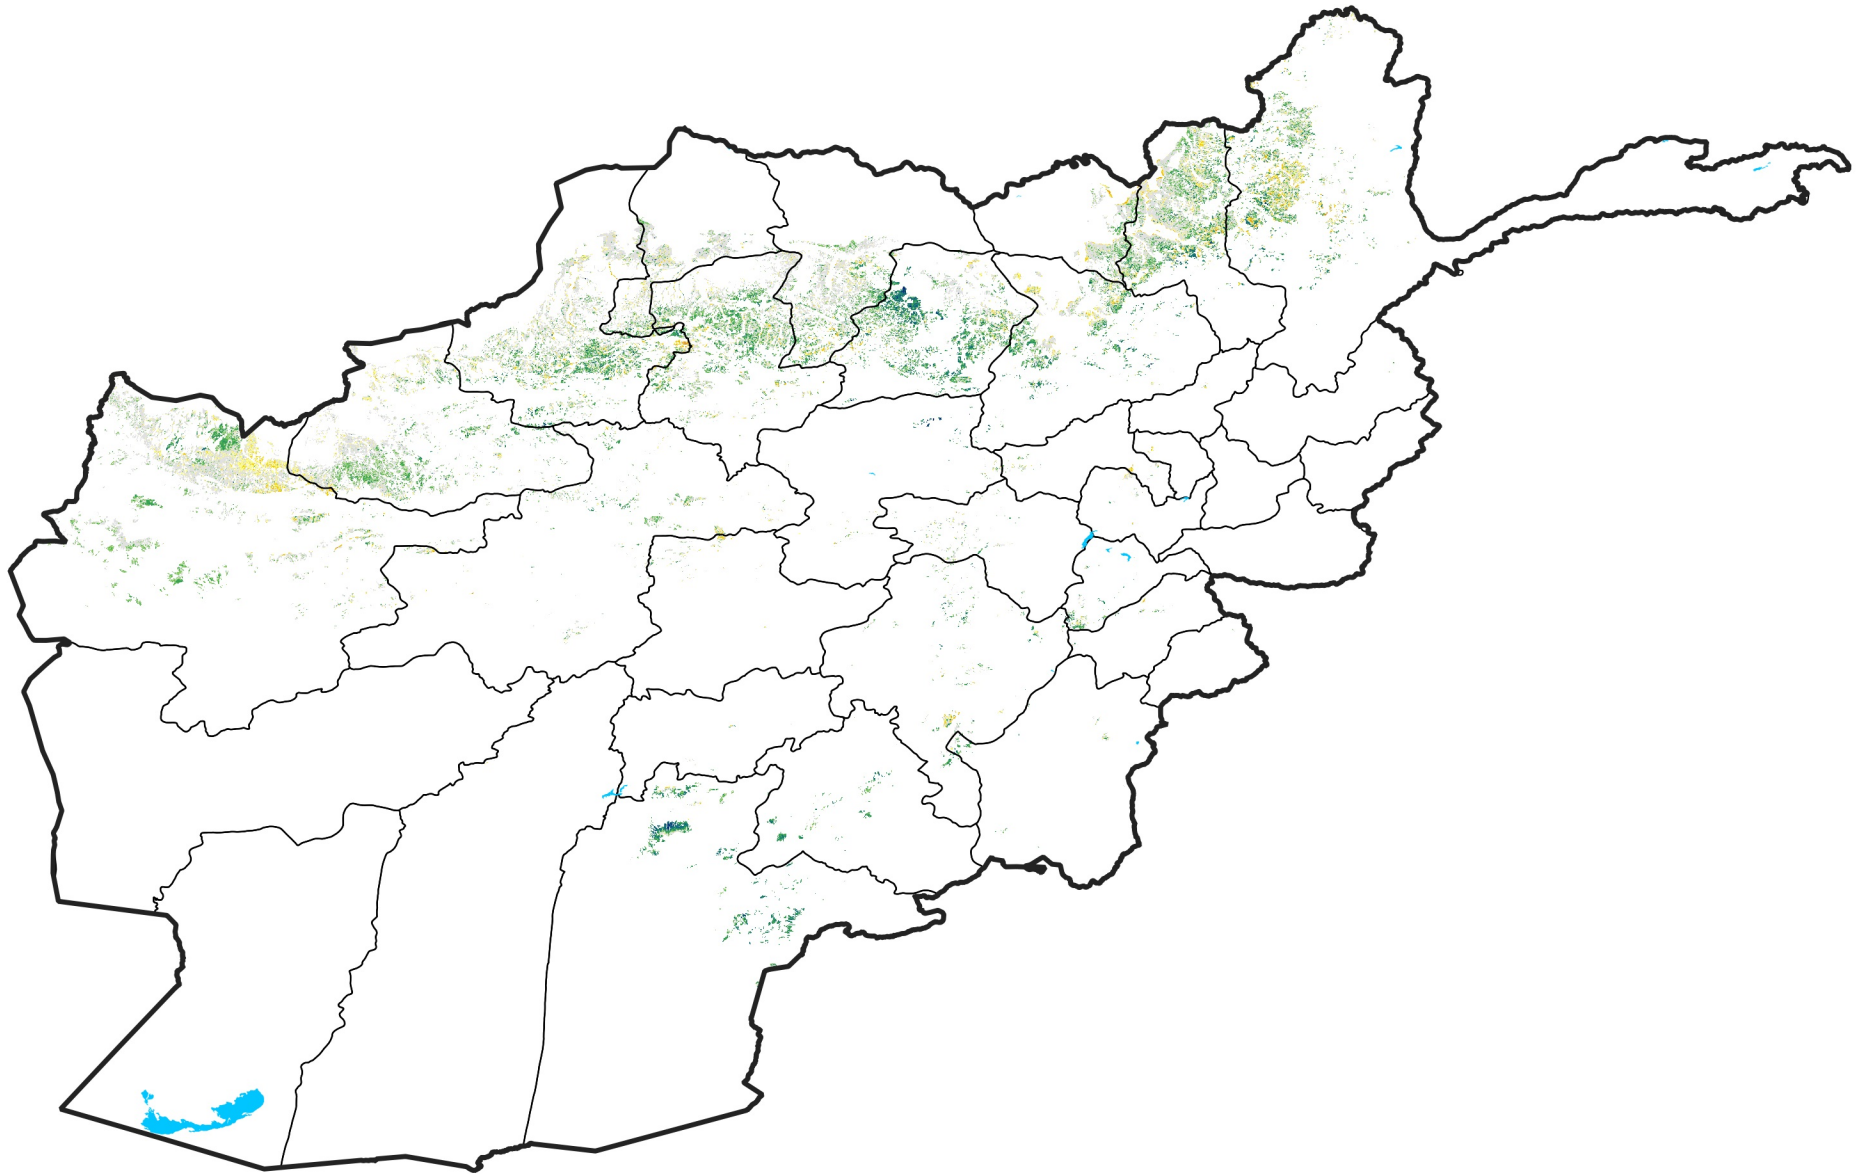

Afghanistan Rainfed Agricultural Areas

Percent of Mean NDVI

2005 / mean (2003 - 2022)

Period 18 / June 21 - 30, 2005

Percent of Normal