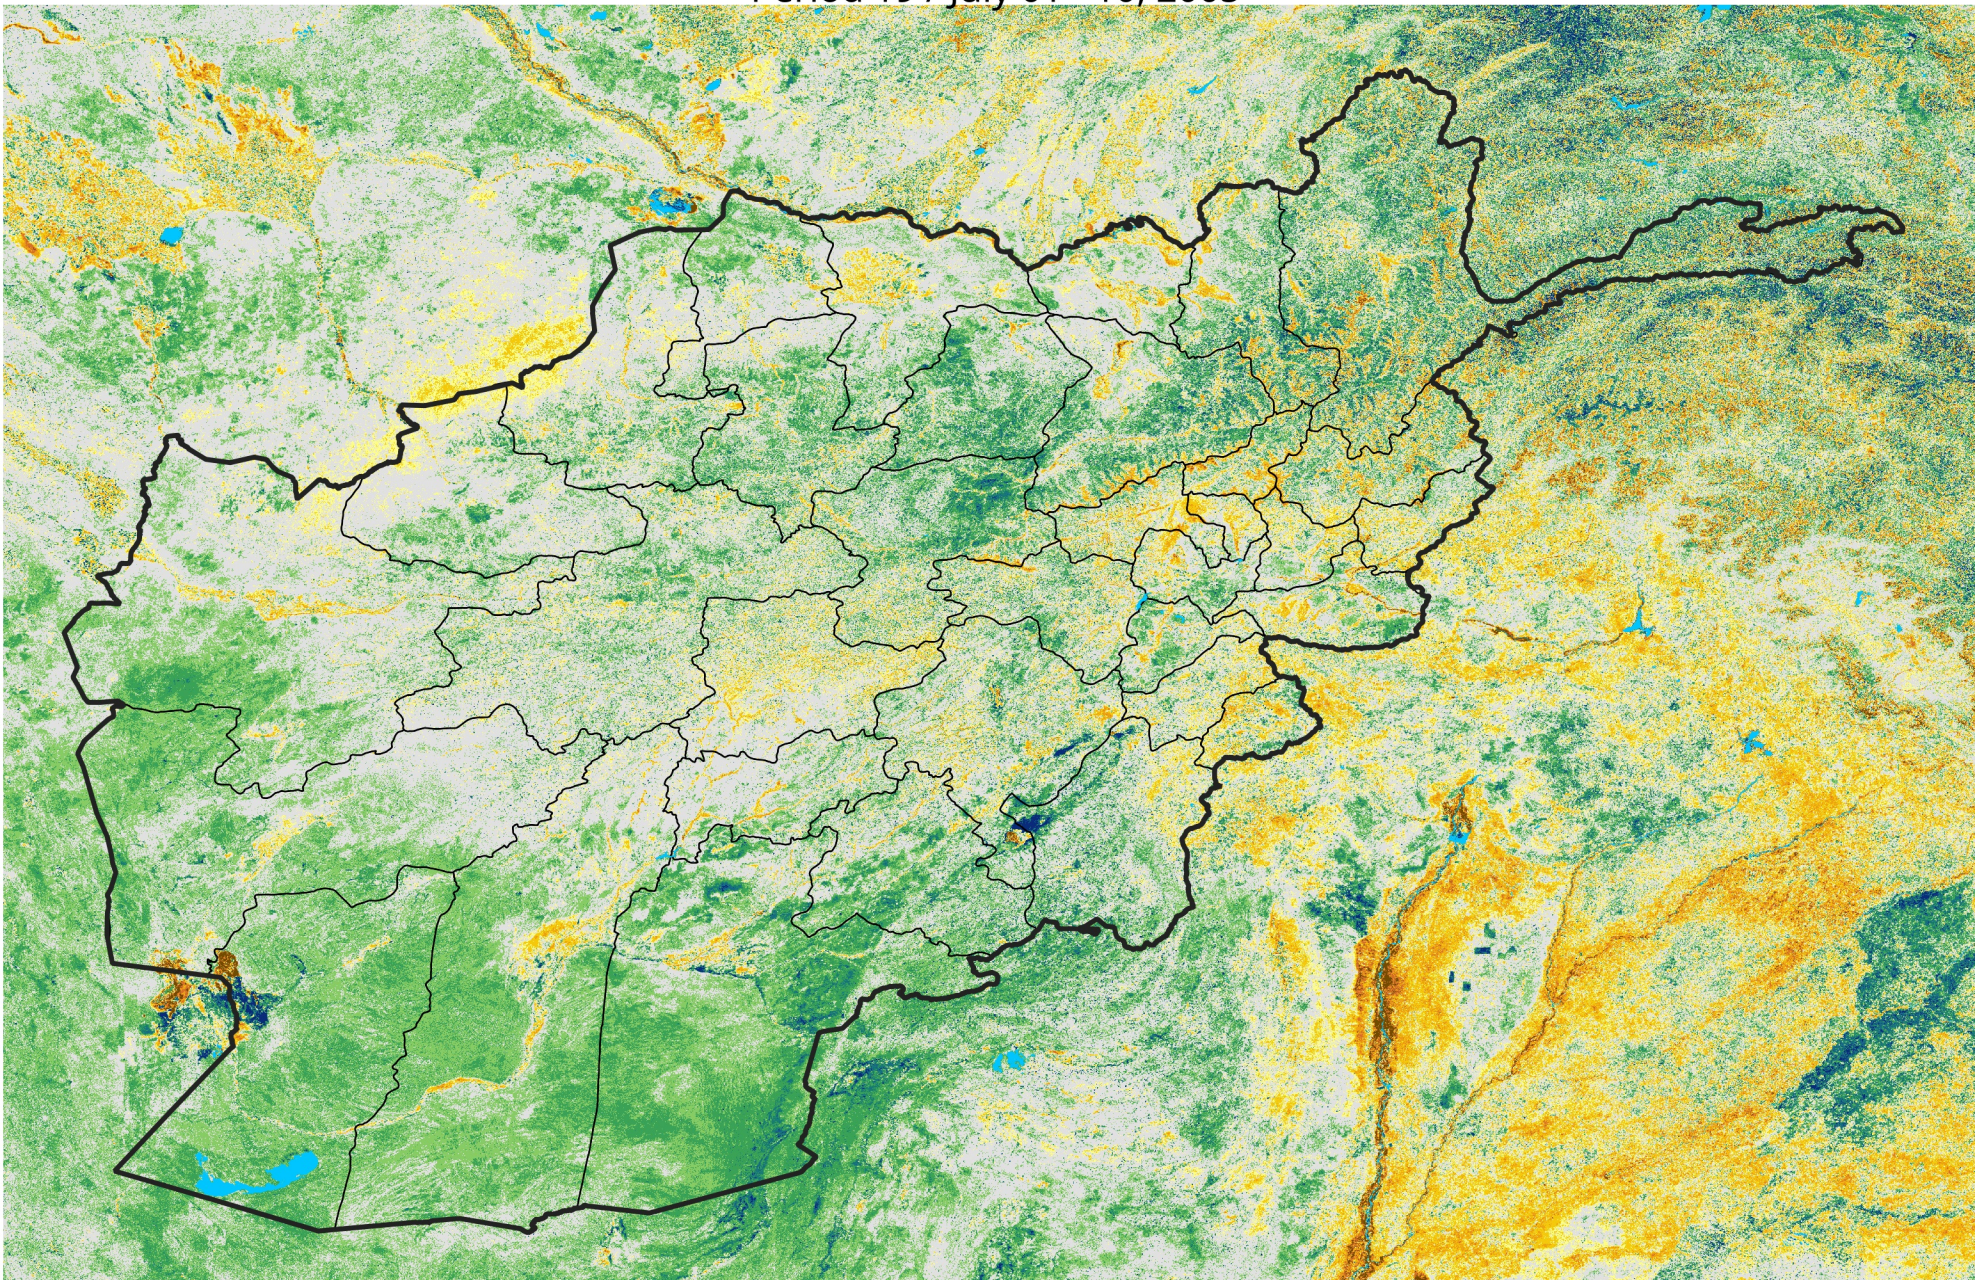

Afghanistan

Percent of Mean NDVI

2005 / mean (2003 - 2022)

Period 19 / July 01 - 10, 2005

Percent of Normal