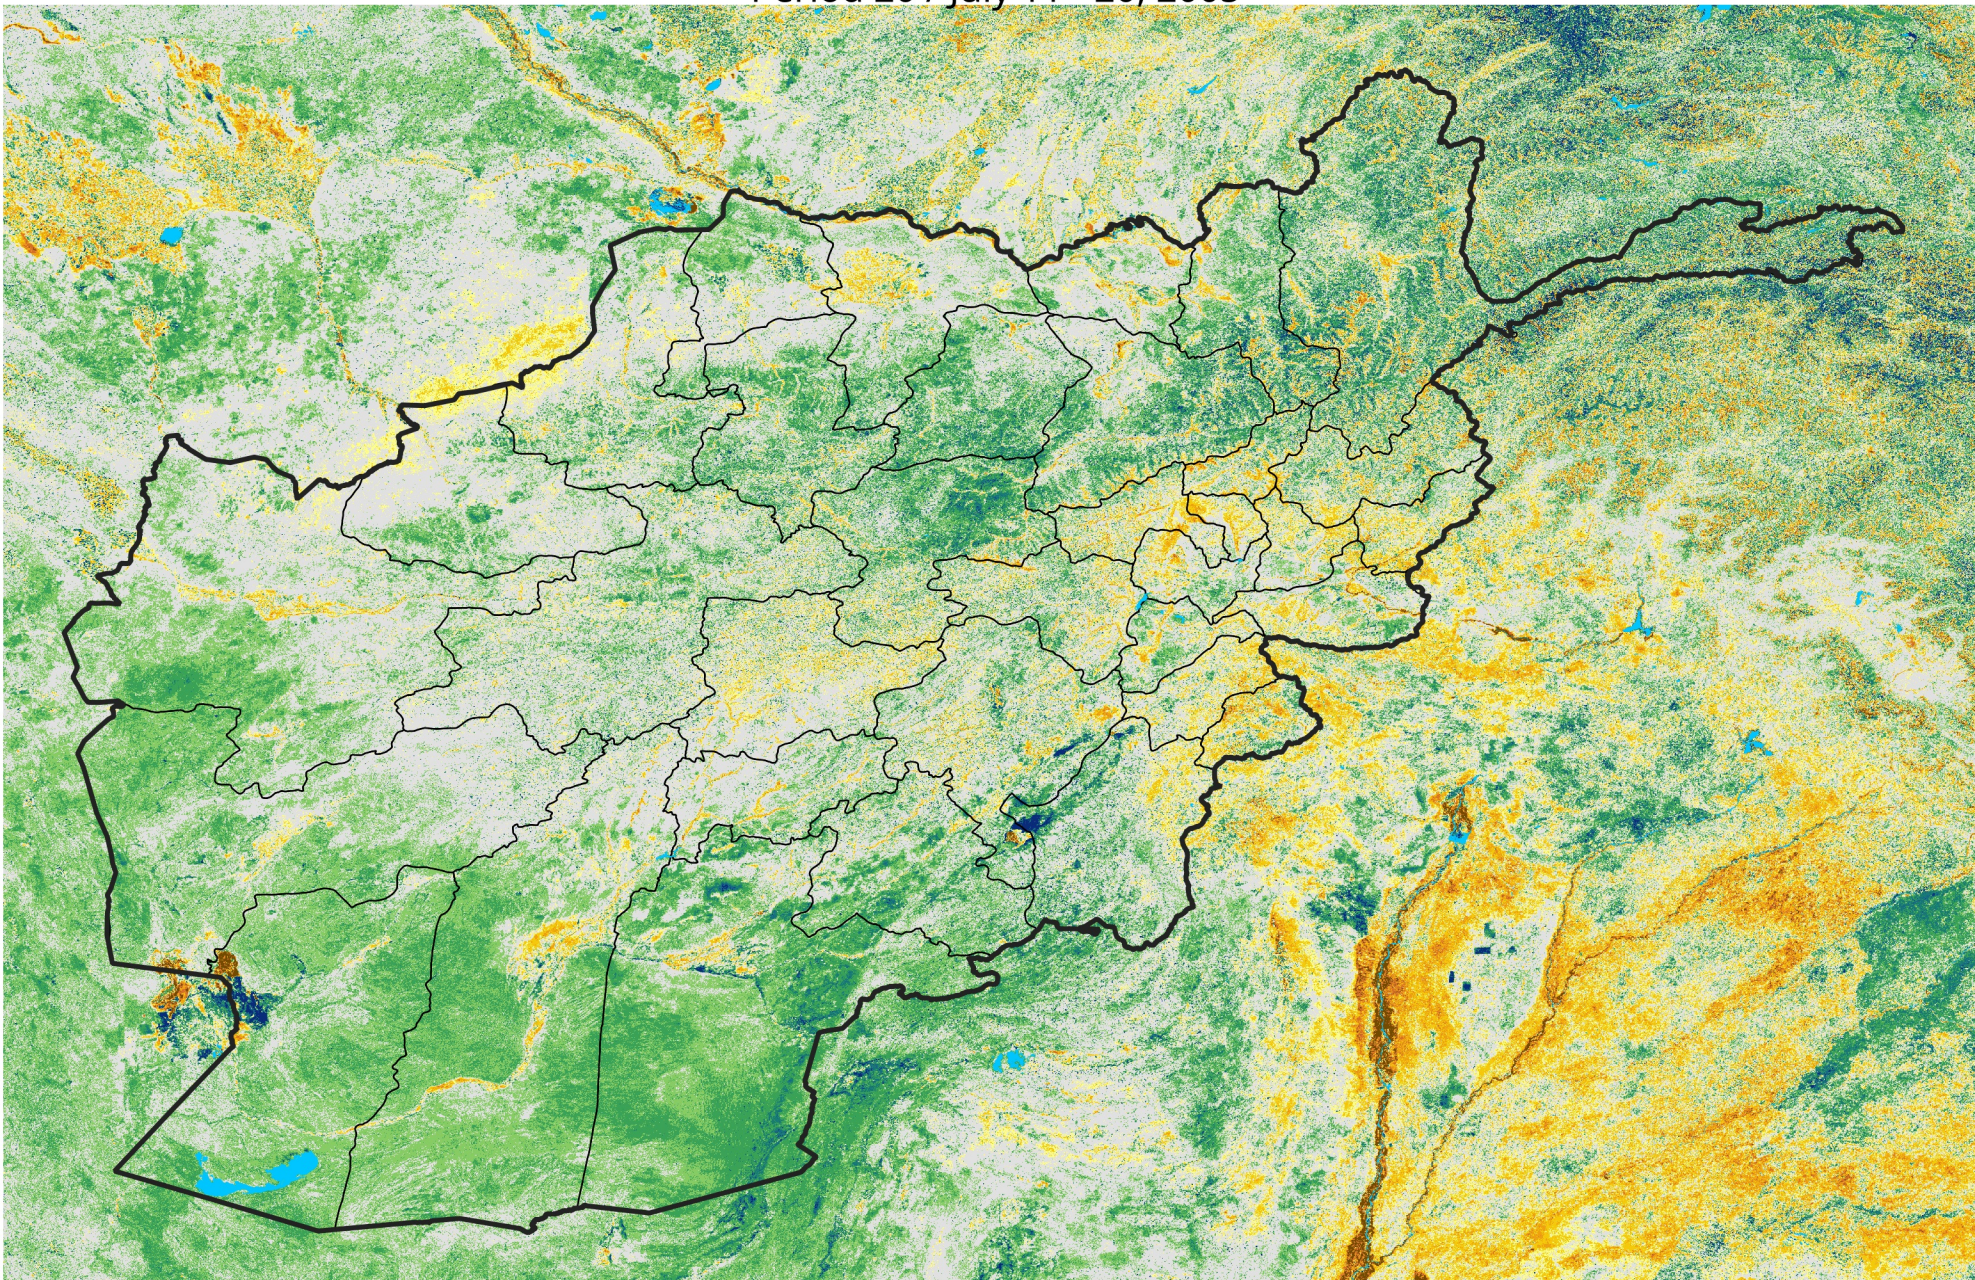

Afghanistan

Percent of Mean NDVI

2005 / mean (2003 - 2022)

Period 20 / July 11 - 20, 2005

Percent of Normal