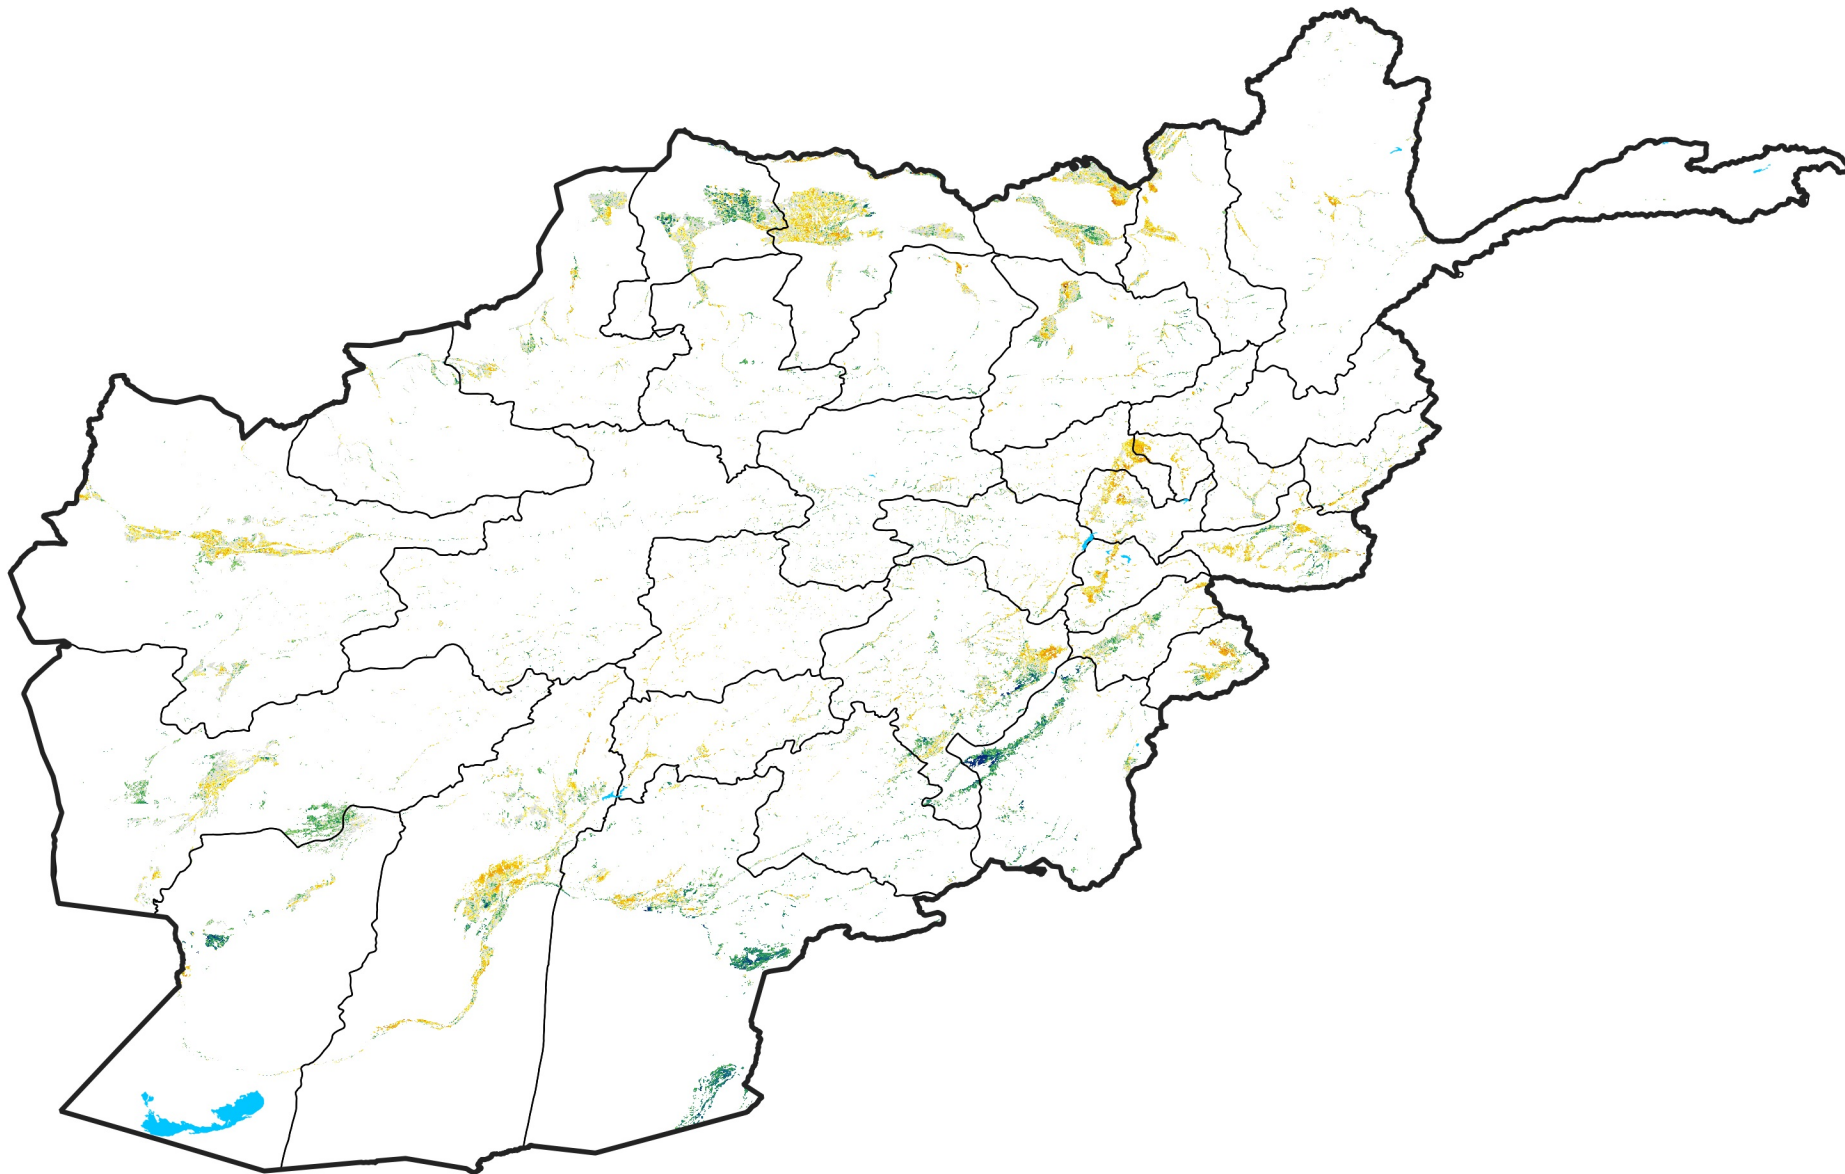

Afghanistan Irrigated Agricultural Areas

Percent of Mean NDVI

2005 / mean (2003 - 2022)

Period 20 / July 11 - 20, 2005

Percent of Normal