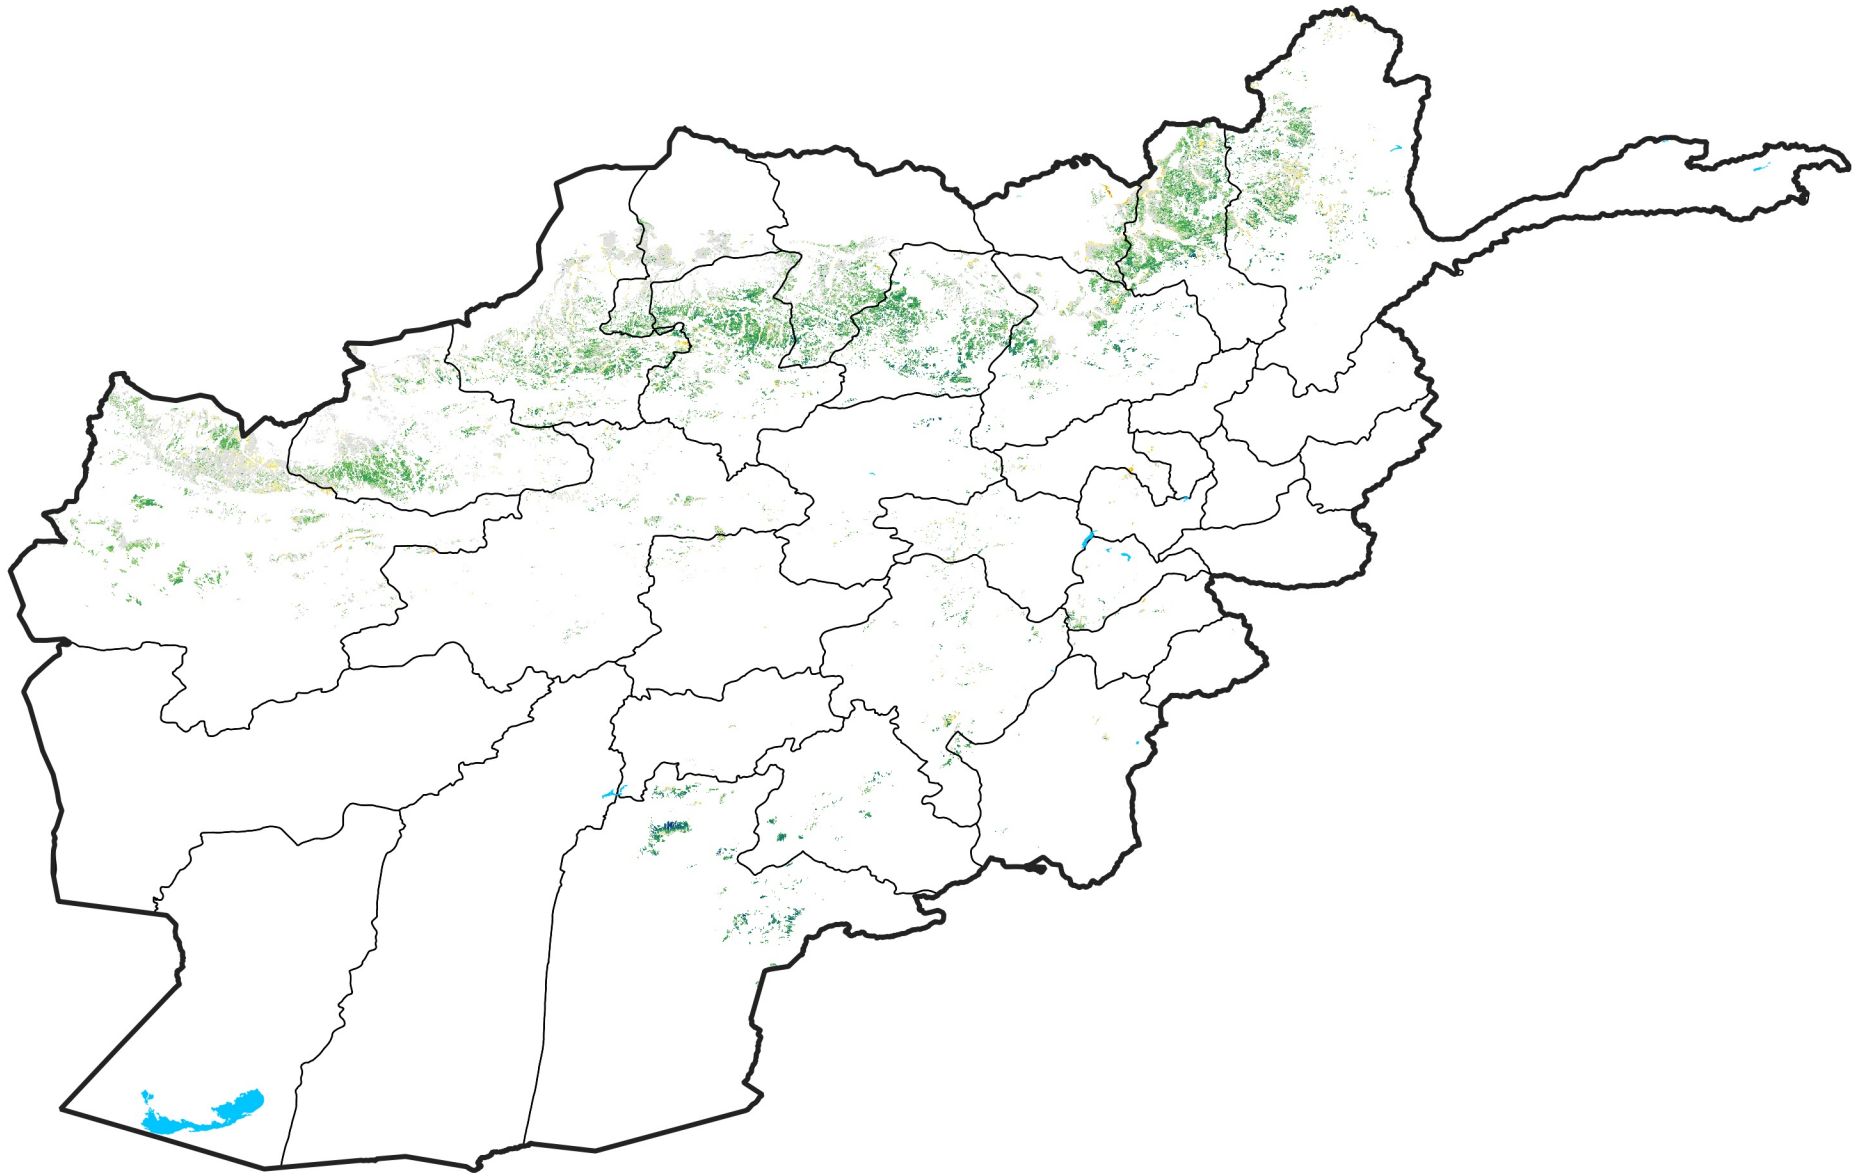

Afghanistan Rainfed Agricultural Areas

Percent of Mean NDVI

2005 / mean (2003 - 2022)

Period 20 / July 11 - 20, 2005

Percent of Normal