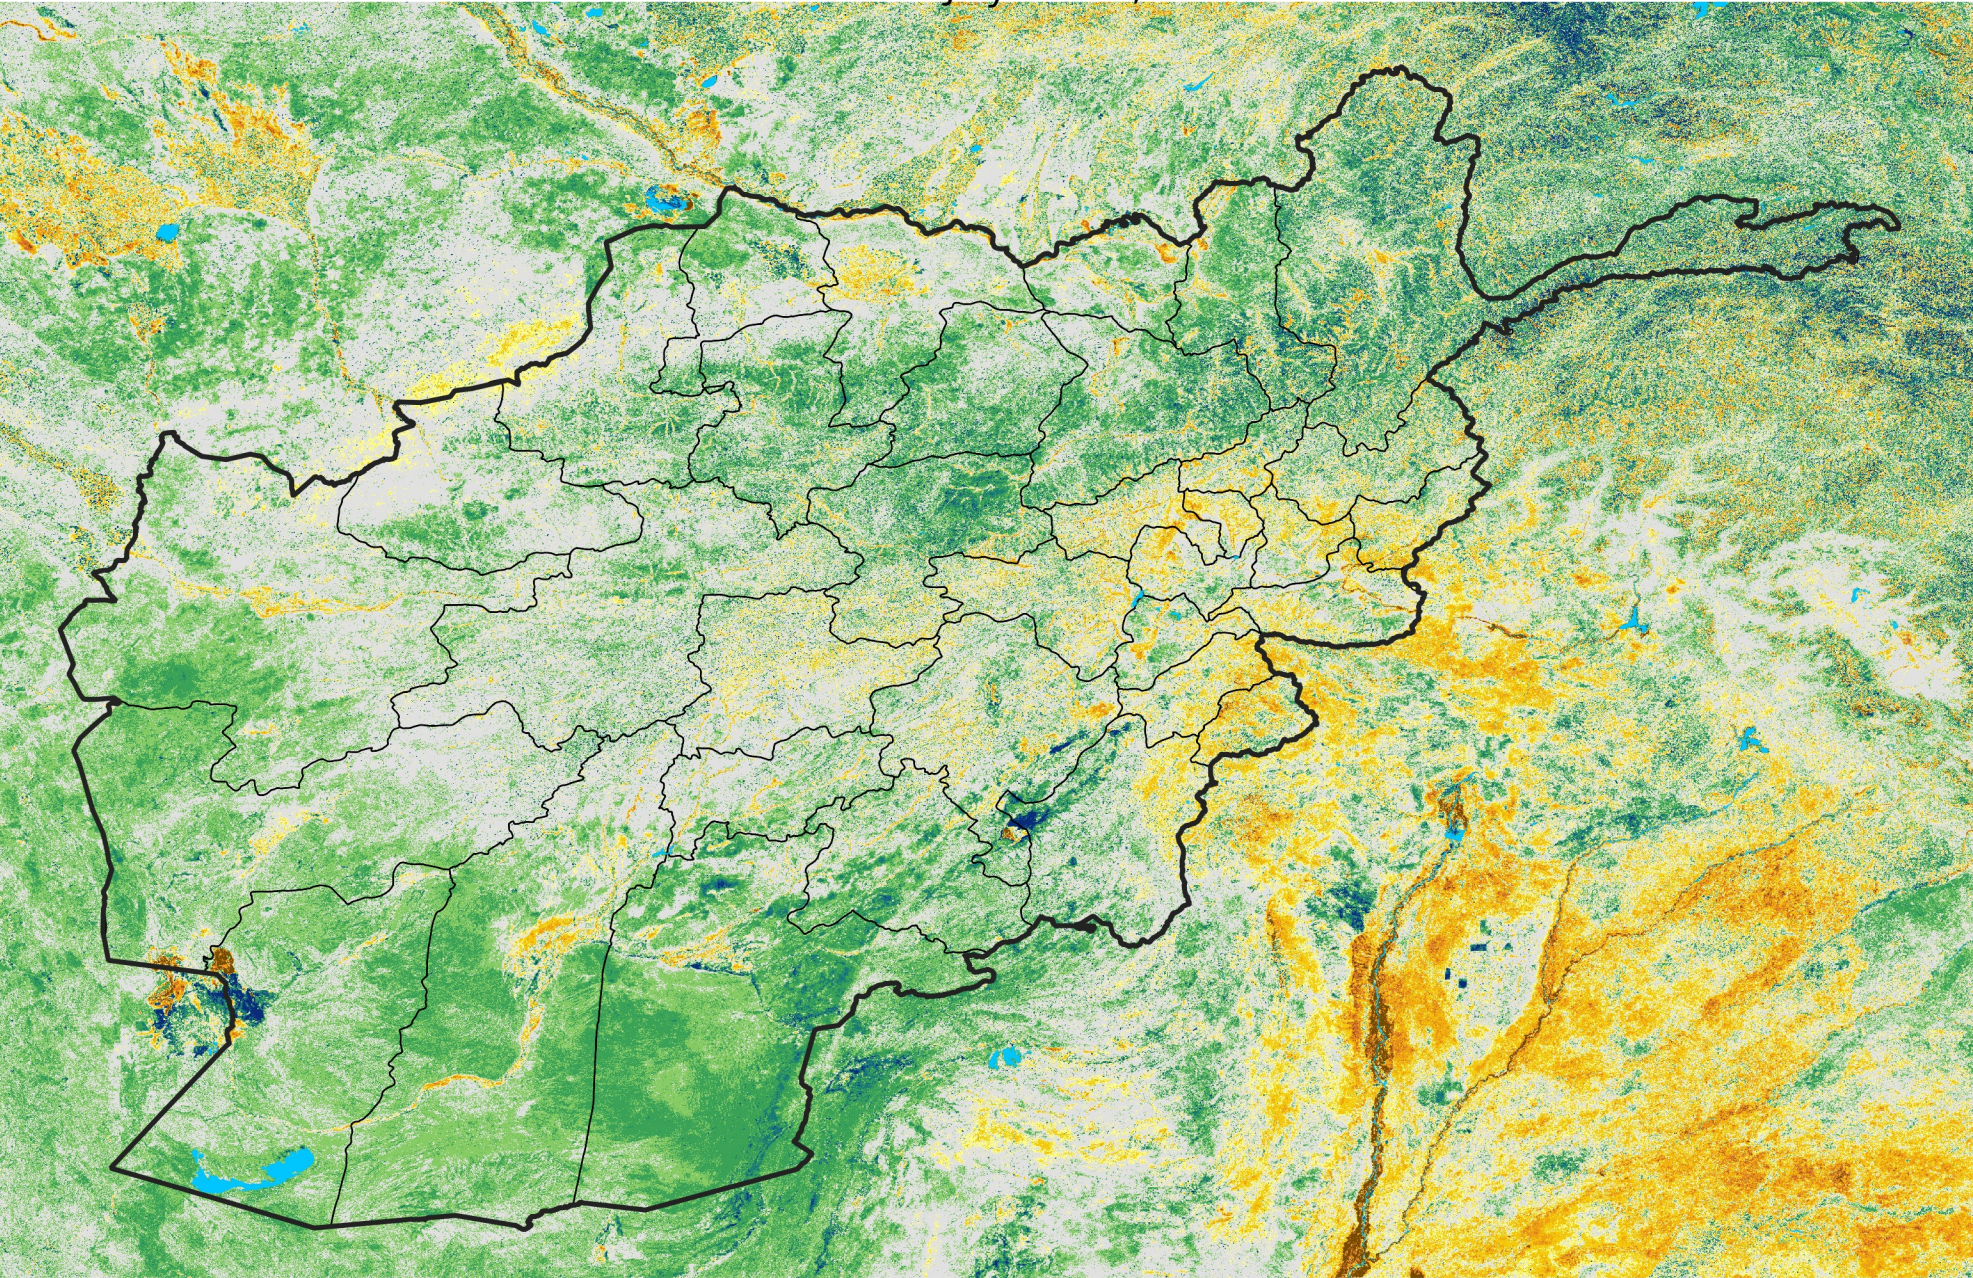

Afghanistan

Percent of Mean NDVI

2005 / mean (2003 - 2022)

Period 21 / July 21 - 31, 2005

Percent of Normal