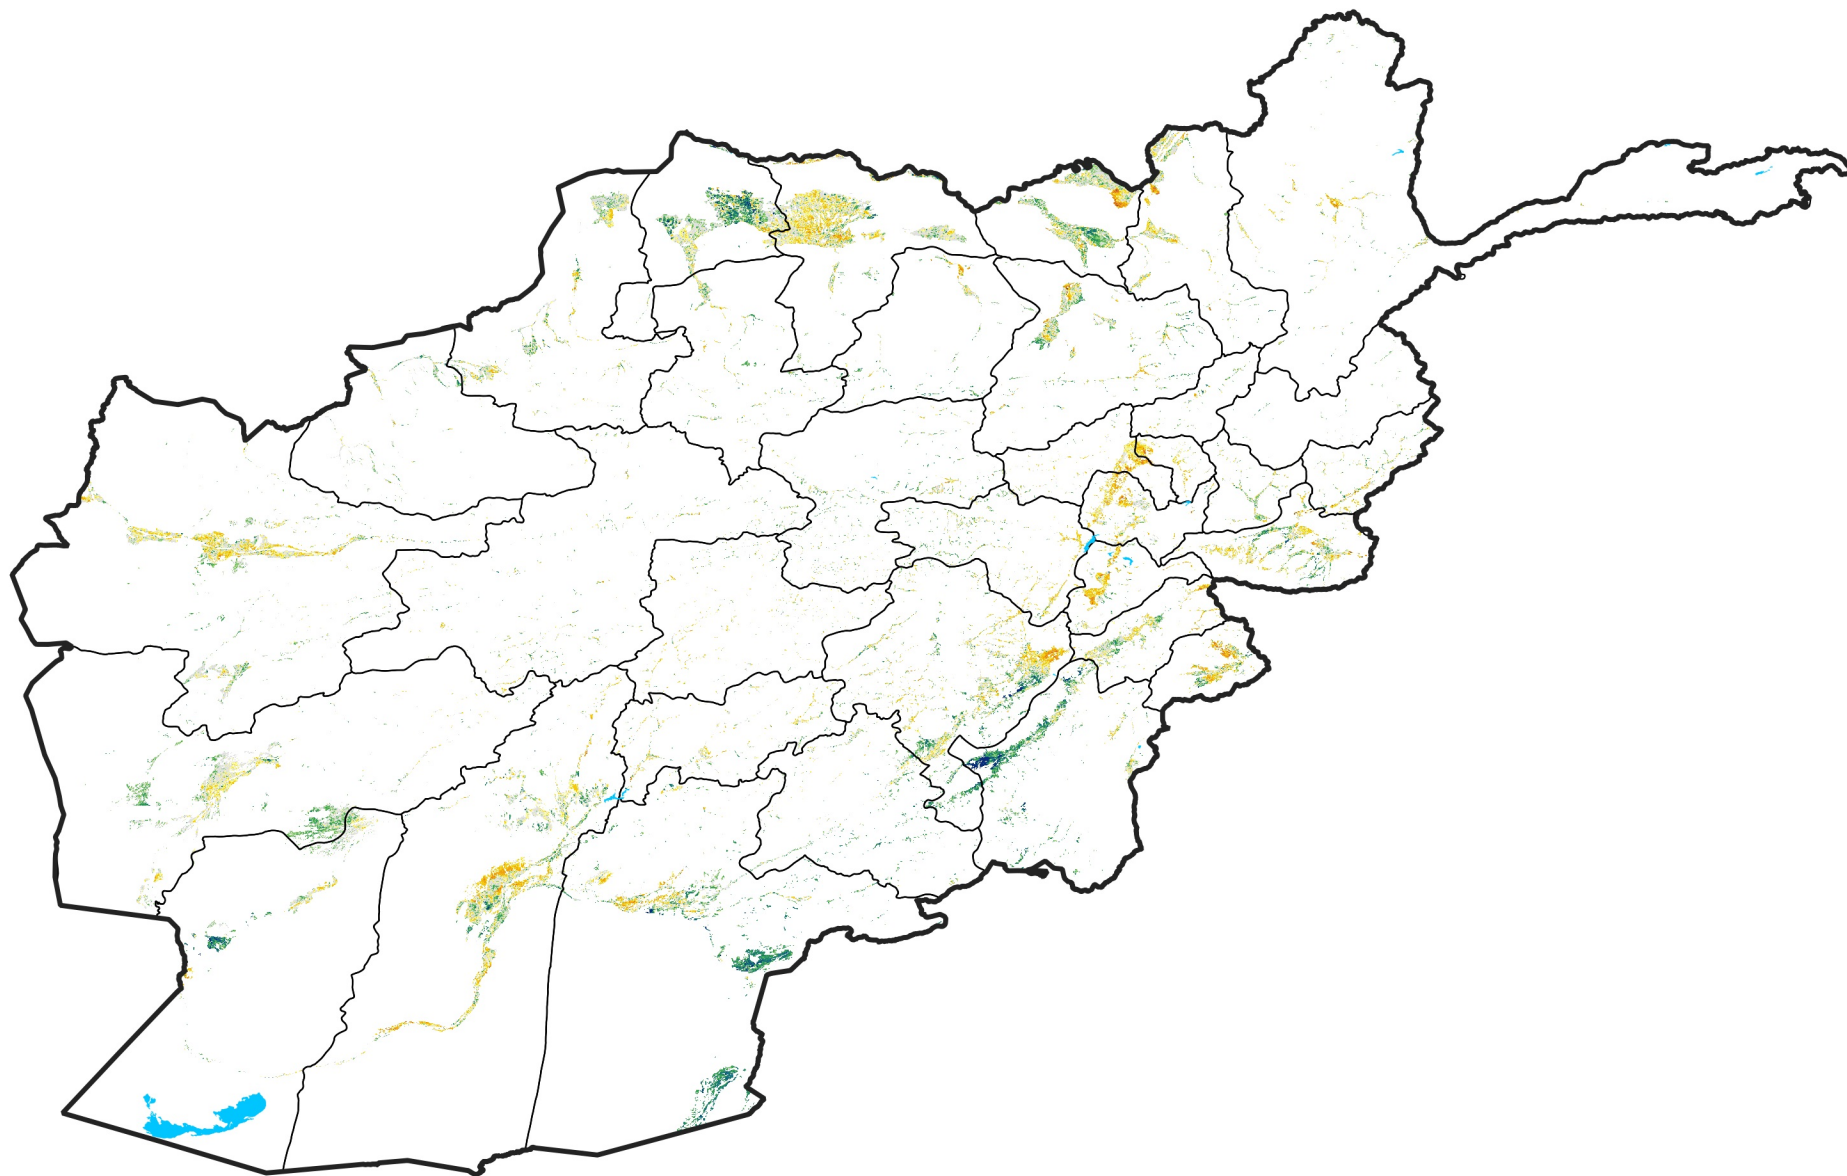

Afghanistan Irrigated Agricultural Areas

Percent of Mean NDVI

2005 / mean (2003 - 2022)

Period 21 / July 21 - 31, 2005

Percent of Normal